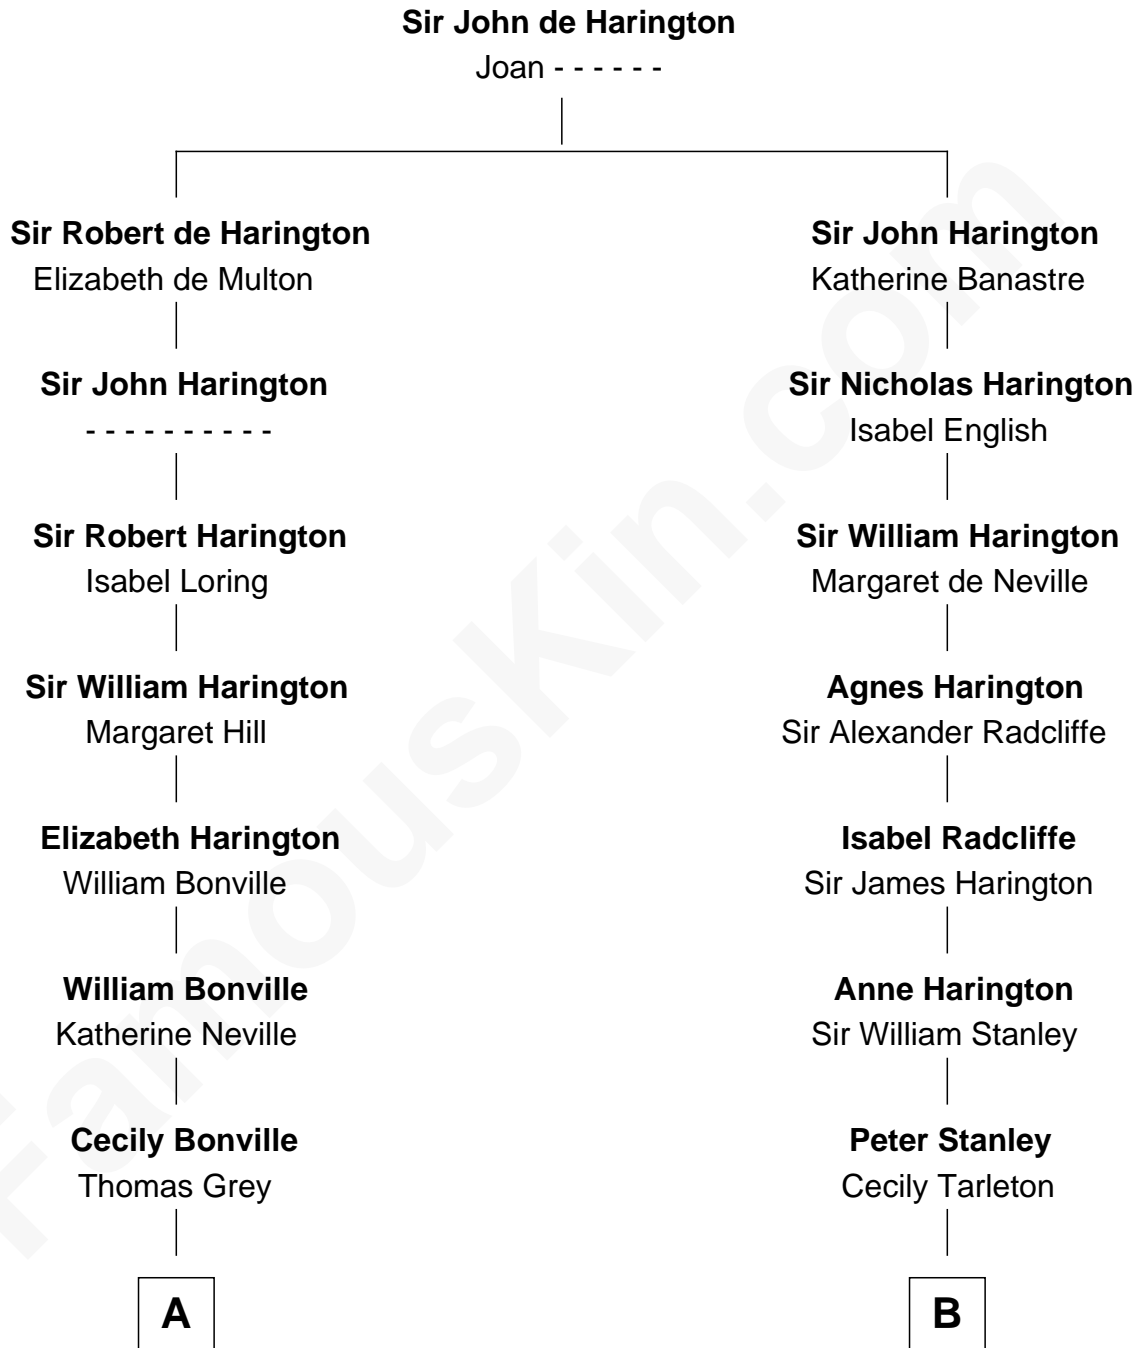

FamousKin.com

Relationship Chart of

Alan Shepard

Mercury and Apollo Astronaut

14th cousin 6 times removed of

General Robert E. Lee

Confederate Army - U.S. Civil War

C

Thomas Bradbury Bartlett
Victoria Elizabeth Williams Cilley

Annie Elizabeth Bartlett
Frederick Johnson Shepard

Alan Bartlett Shepard
Pauline Renza Emerson

Alan Shepard
Mercury and Apollo Astronaut

FamousKin.com