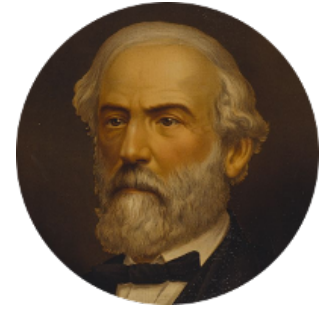

FamousKin.com

Relationship Chart of

Alan Shepard

Mercury and Apollo Astronaut

15th cousin 4 times removed of

General Robert E. Lee

Confederate Army - U.S. Civil War

C

Annie Elizabeth Bartlett
Frederick Johnson Shepard

Alan Bartlett Shepard
Pauline Renza Emerson

Alan Shepard
Mercury and Apollo Astronaut

FamousKin.com