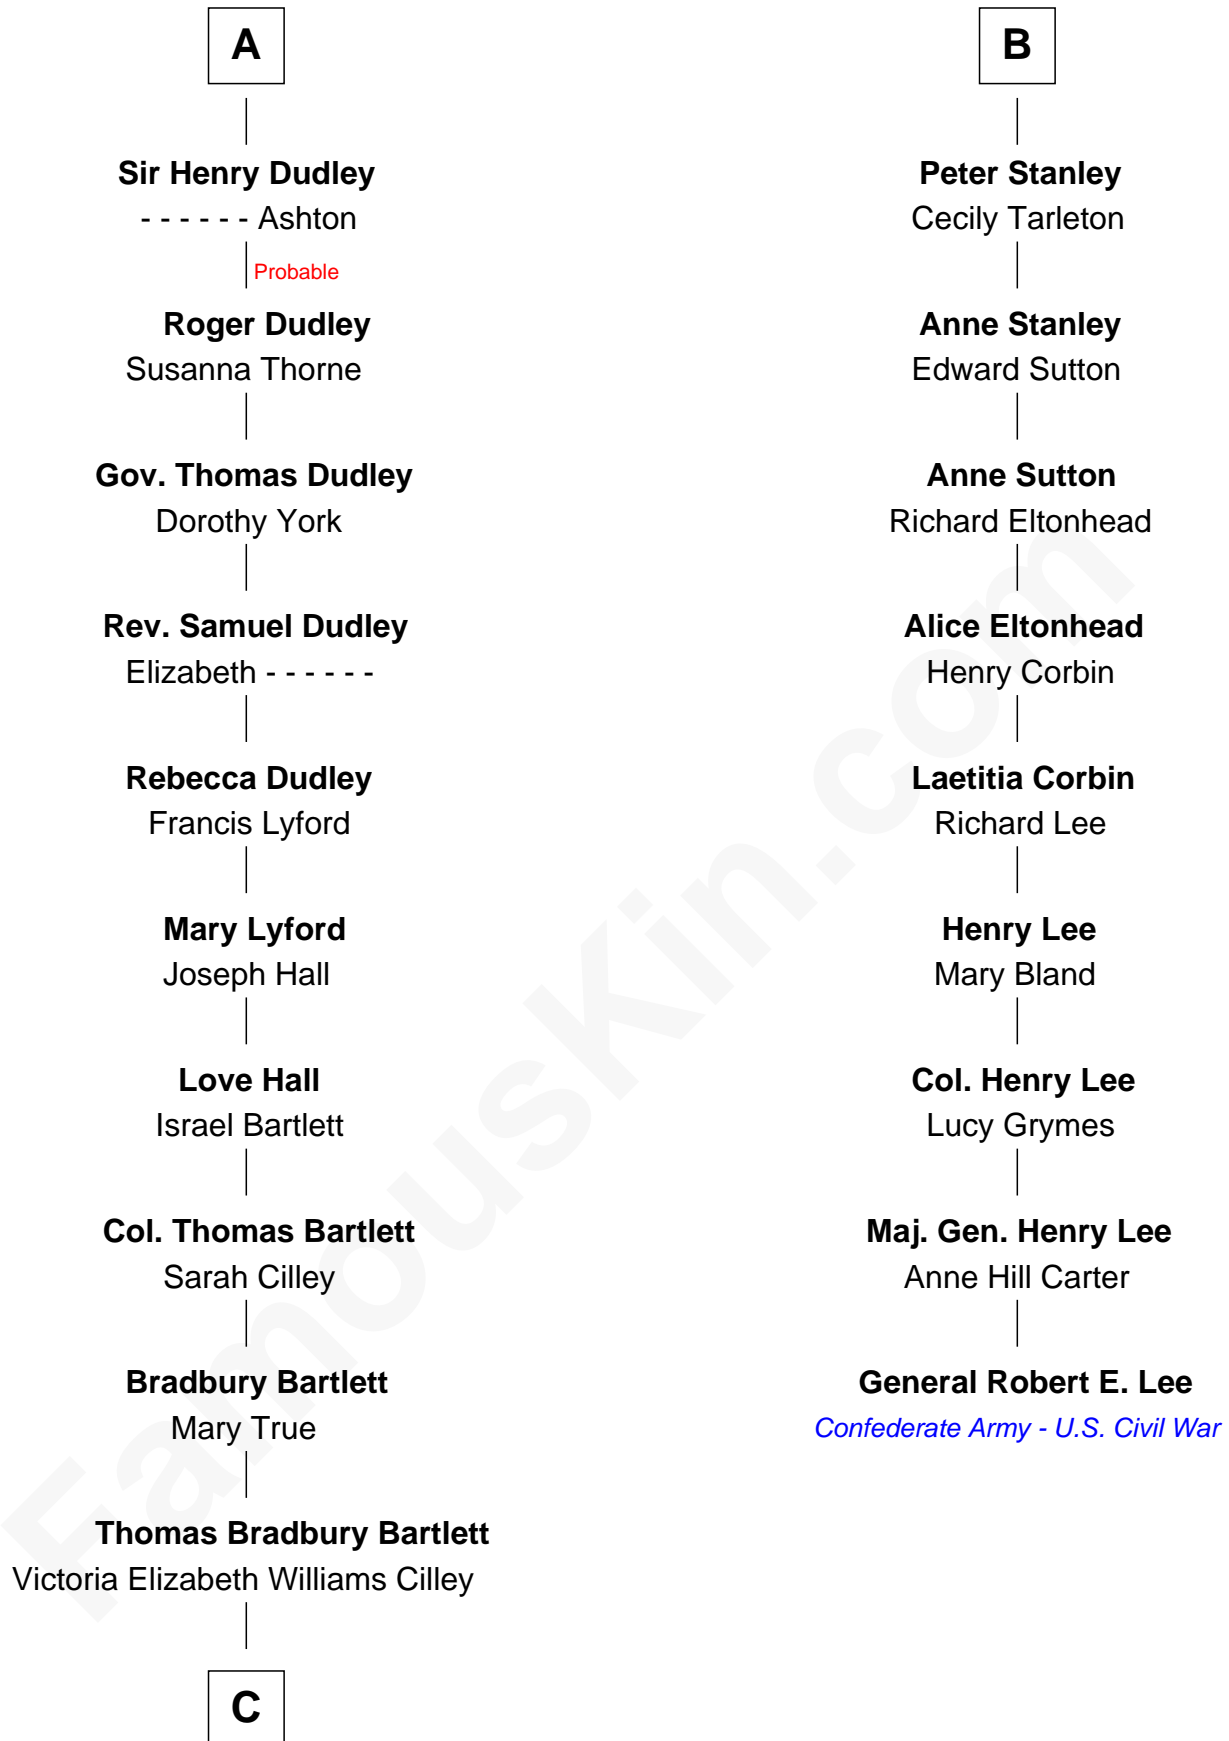

FamousKin.com

Relationship Chart of

Alan Shepard

Mercury and Apollo Astronaut

15th cousin 4 times removed of

General Robert E. Lee

Confederate Army - U.S. Civil War

C

Annie Elizabeth Bartlett
Frederick Johnson Shepard

Alan Bartlett Shepard
Pauline Renza Emerson

Alan Shepard
Mercury and Apollo Astronaut

FamousKin.com