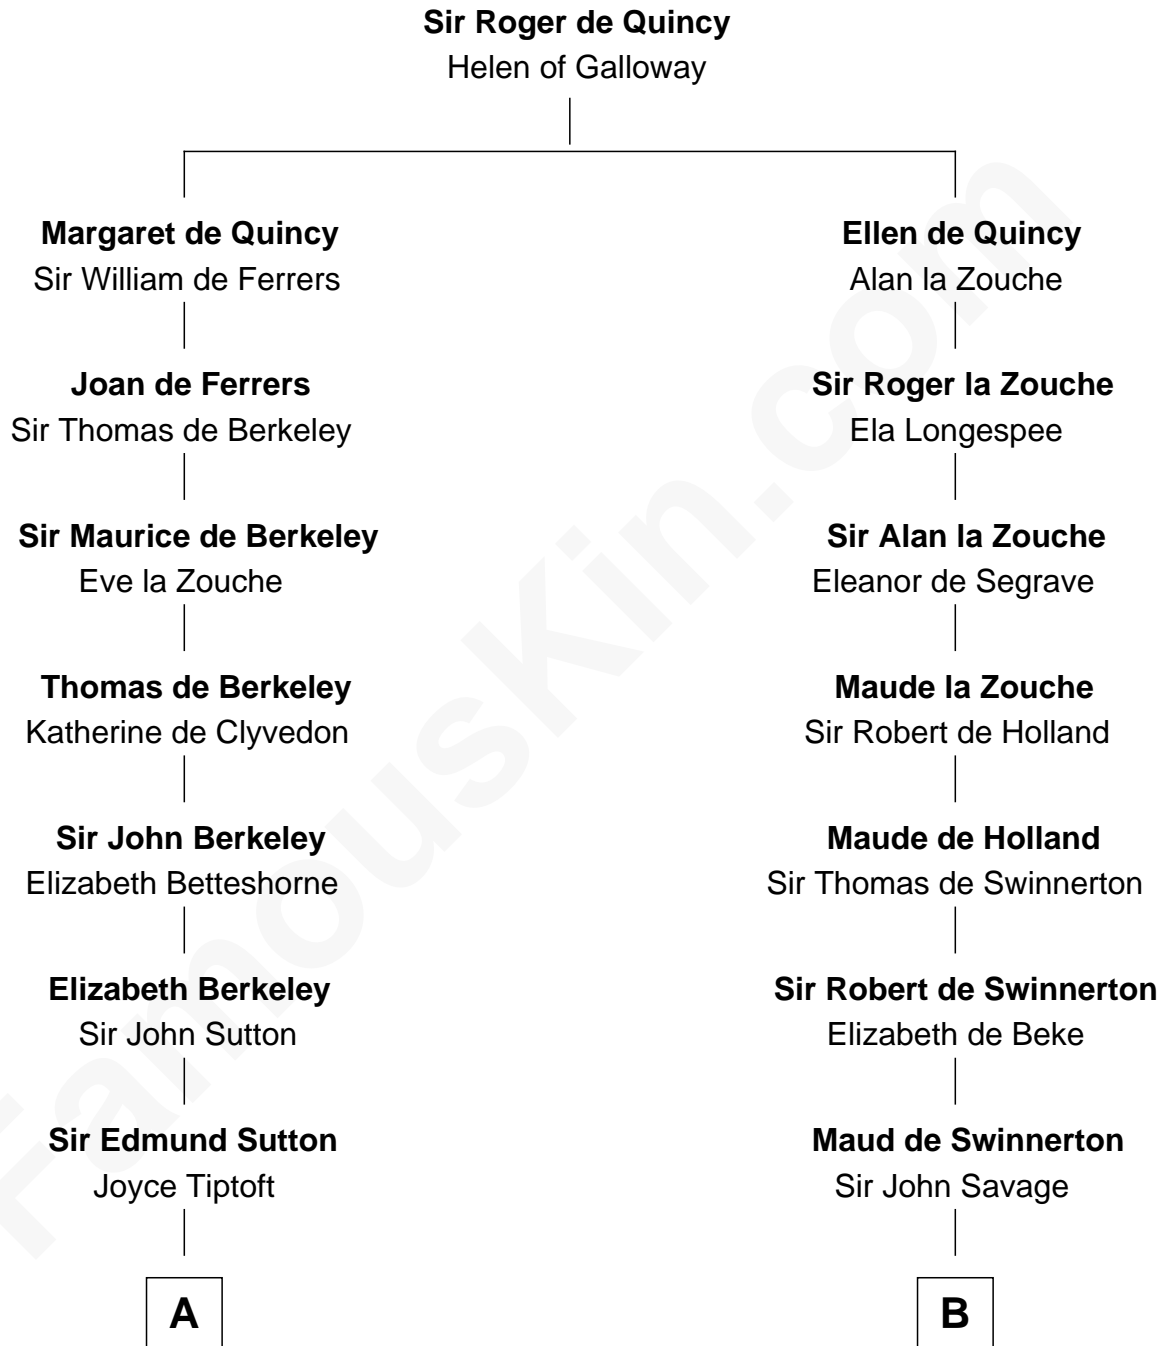

FamousKin.com

Relationship Chart of

Alan Shepard

Mercury and Apollo Astronaut

19th cousin 2 times removed of

General Robert E. Lee

Confederate Army - U.S. Civil War