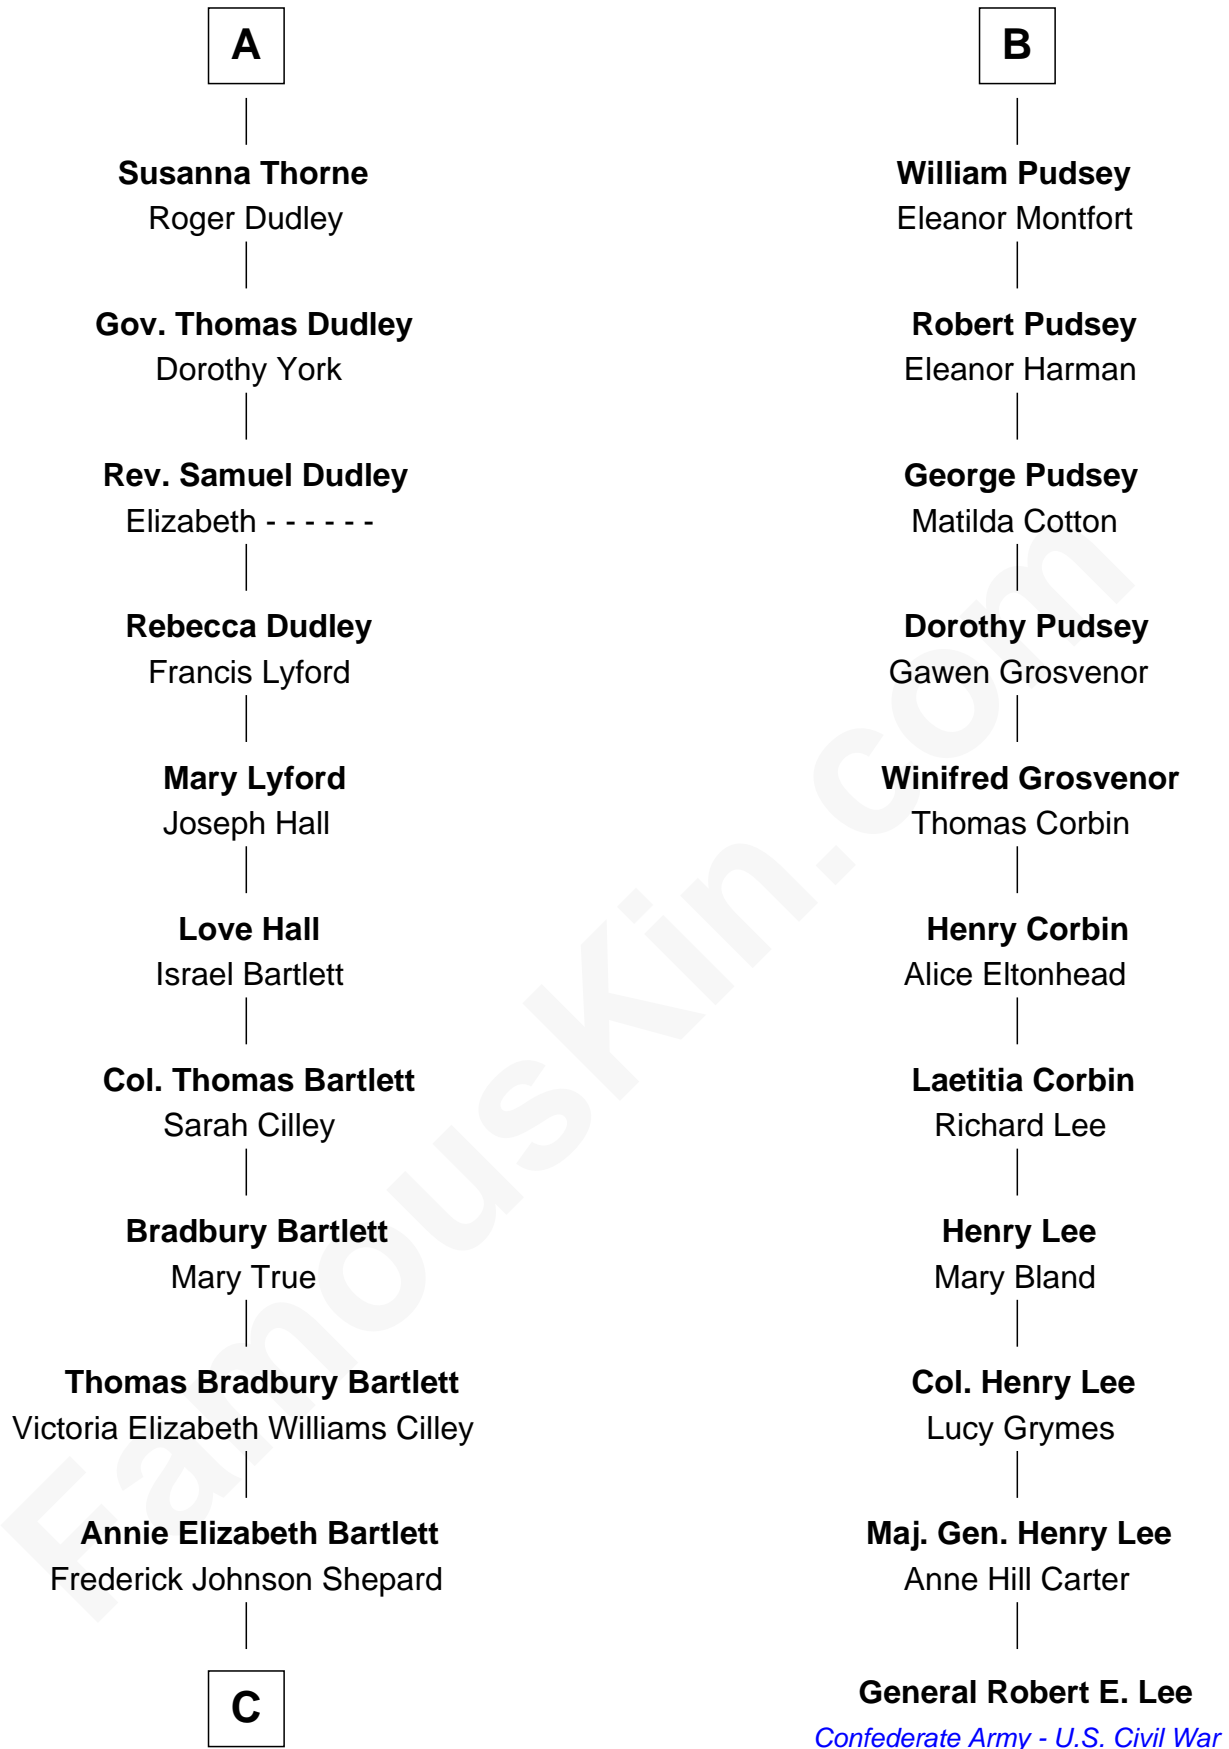

# FamousKin.com Relationship Chart of

**Alan Shepard**

*Mercury and Apollo Astronaut*

17th cousin 1 time removed of

**General Robert E. Lee**

*Confederate Army - U.S. Civil War*

**Sir John Grey**

Avice Marmion

**C**

—  
**Alan Bartlett Shepard**  
Pauline Renza Emerson

—  
**Alan Shepard**  
*Mercury and Apollo Astronaut*

FamousKin.com