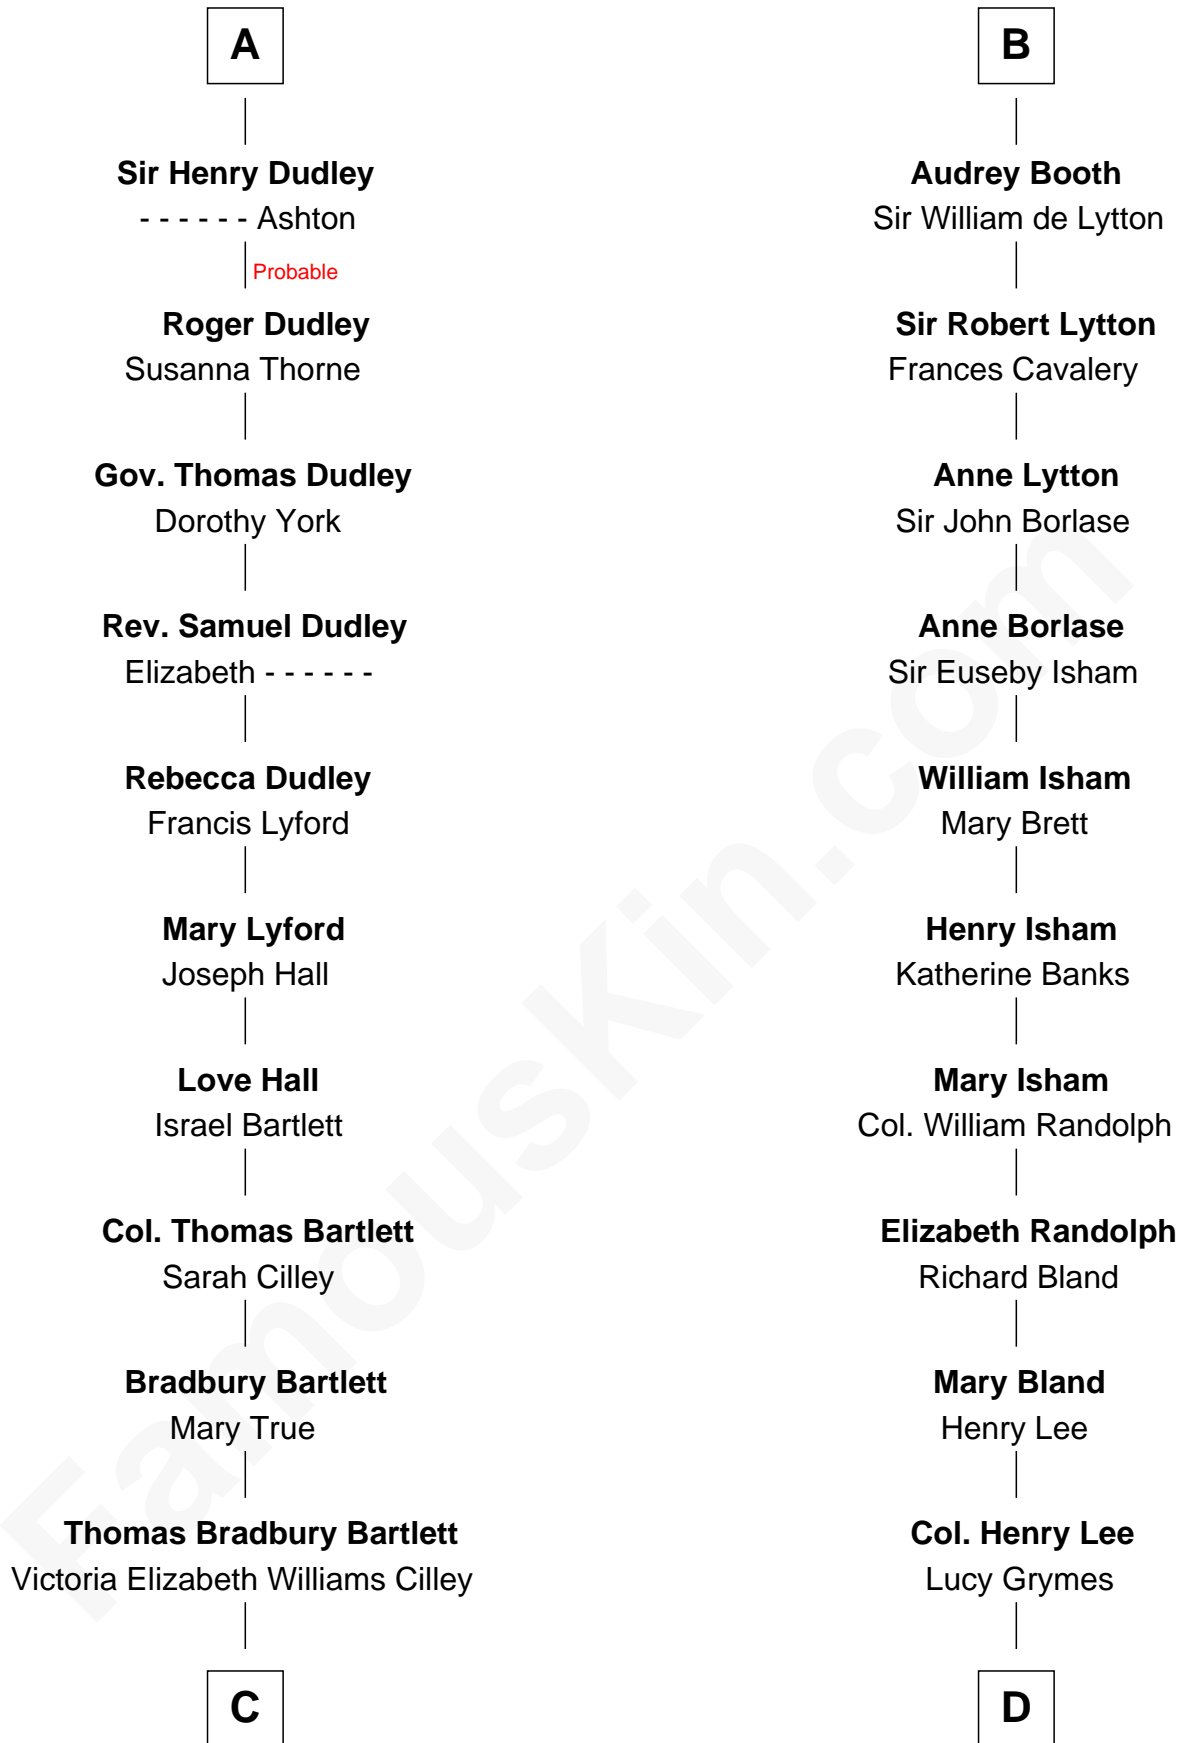

FamousKin.com

Relationship Chart of

Alan Shepard

Mercury and Apollo Astronaut

18th cousin 1 time removed of

General Robert E. Lee

Confederate Army - U.S. Civil War

Eudo la Zouche
Milicent de Cantilupe

Eve la Zouche
Sir Maurice de Berkeley

Thomas de Berkeley
Katherine de Clyvedon

Sir John Berkeley
Elizabeth Betteshorne

Elizabeth Berkeley
Sir John Sutton

Sir Edmund Sutton
Joyce Tiptoft

Sir Edward Sutton
Cecily Willoughby

Sir John Sutton
Cecily Grey

A

Sir William la Zouche
Maud Lovel

Milicent la Zouche
Sir William Deincourt

Margaret Deincourt
Sir Robert de Tibetot

Elizabeth de Tibetot
Sir Philip le Despencer

Margery Despencer
Sir Roger Wentworth

Margaret Wentworth
Sir William Hopton

Margaret Hopton
Sir Philip Booth

B

C

Annie Elizabeth Bartlett
Frederick Johnson Shepard

Alan Bartlett Shepard
Pauline Renza Emerson

Alan Shepard
Mercury and Apollo Astronaut