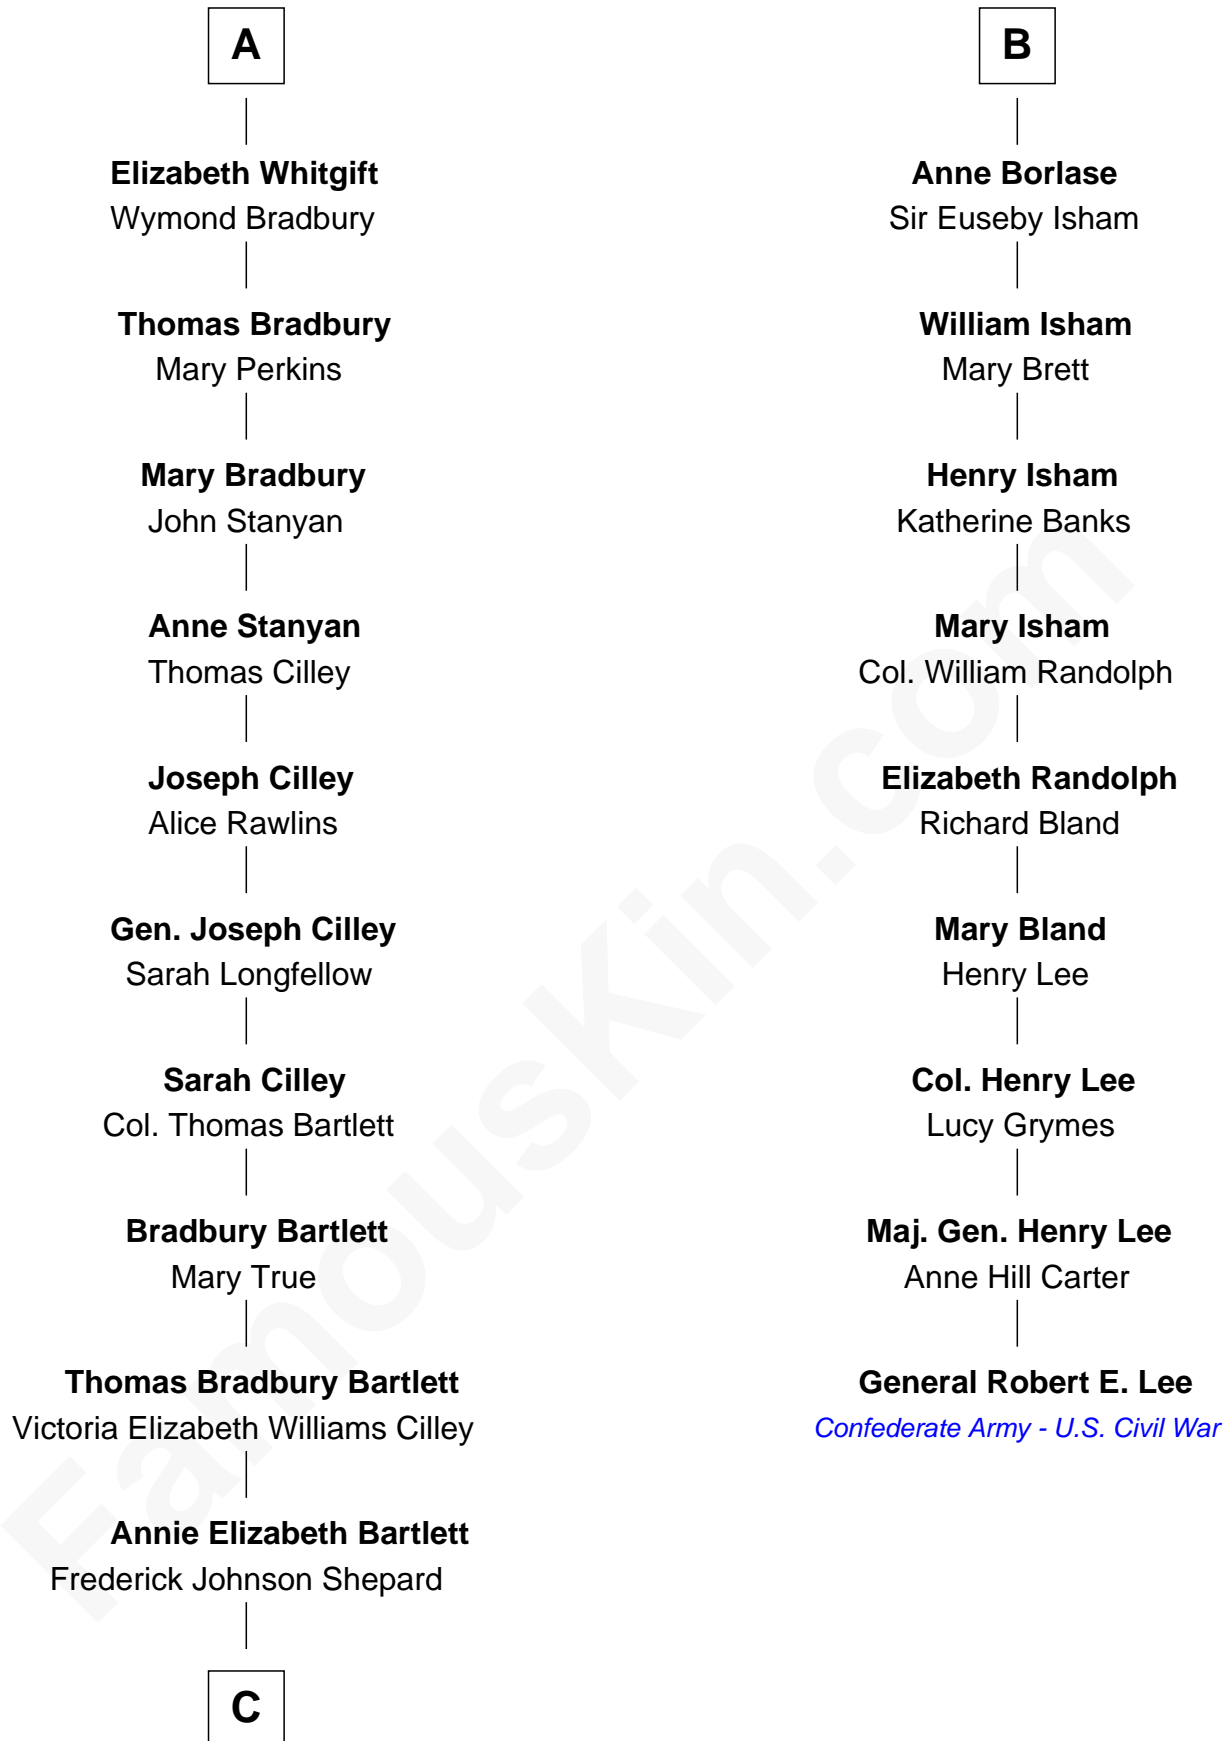

FamousKin.com

Relationship Chart of

Alan Shepard

Mercury and Apollo Astronaut

15th cousin 3 times removed of

General Robert E. Lee

Confederate Army - U.S. Civil War

C

—
Alan Bartlett Shepard
Pauline Renza Emerson

—
Alan Shepard
Mercury and Apollo Astronaut

FamousKin.com