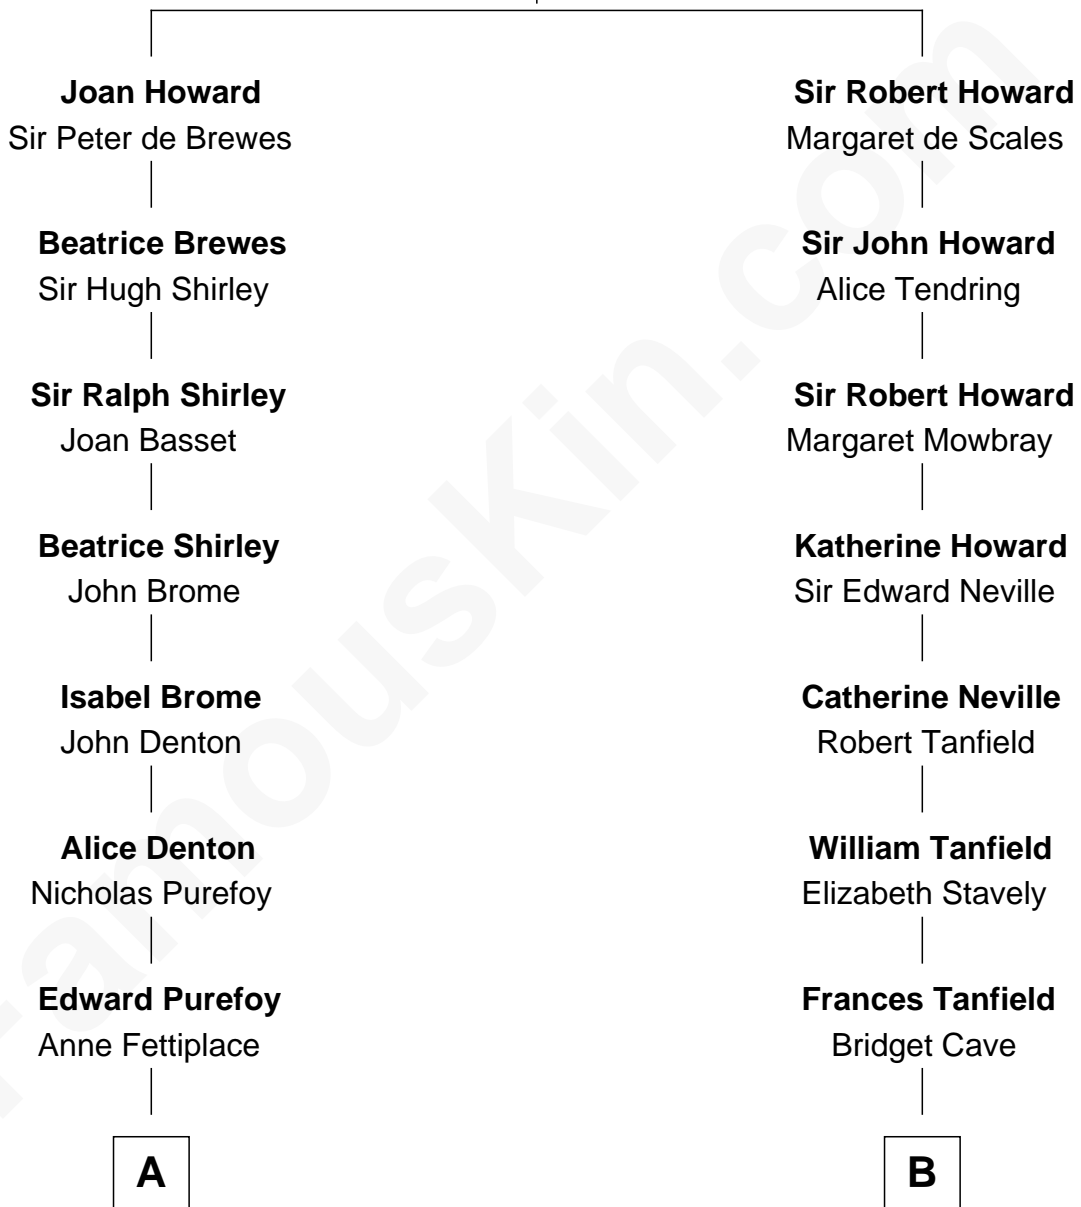

FamousKin.com

Relationship Chart of

Alan Shepard

Mercury and Apollo Astronaut

16th cousin 3 times removed of

General Robert E. Lee

Confederate Army - U.S. Civil War

Sir John Howard

Alice de Bois

C

Annie Elizabeth Bartlett
Frederick Johnson Shepard

Alan Bartlett Shepard
Pauline Renza Emerson

Alan Shepard
Mercury and Apollo Astronaut

FamousKin.com