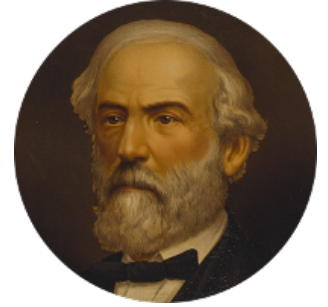

FamousKin.com

Relationship Chart of

Alan Shepard

Mercury and Apollo Astronaut

16th cousin 3 times removed of

General Robert E. Lee

Confederate Army - U.S. Civil War

Sir John Howard

Alice de Bois

C

Annie Elizabeth Bartlett
Frederick Johnson Shepard

Alan Bartlett Shepard
Pauline Renza Emerson

Alan Shepard
Mercury and Apollo Astronaut

FamousKin.com