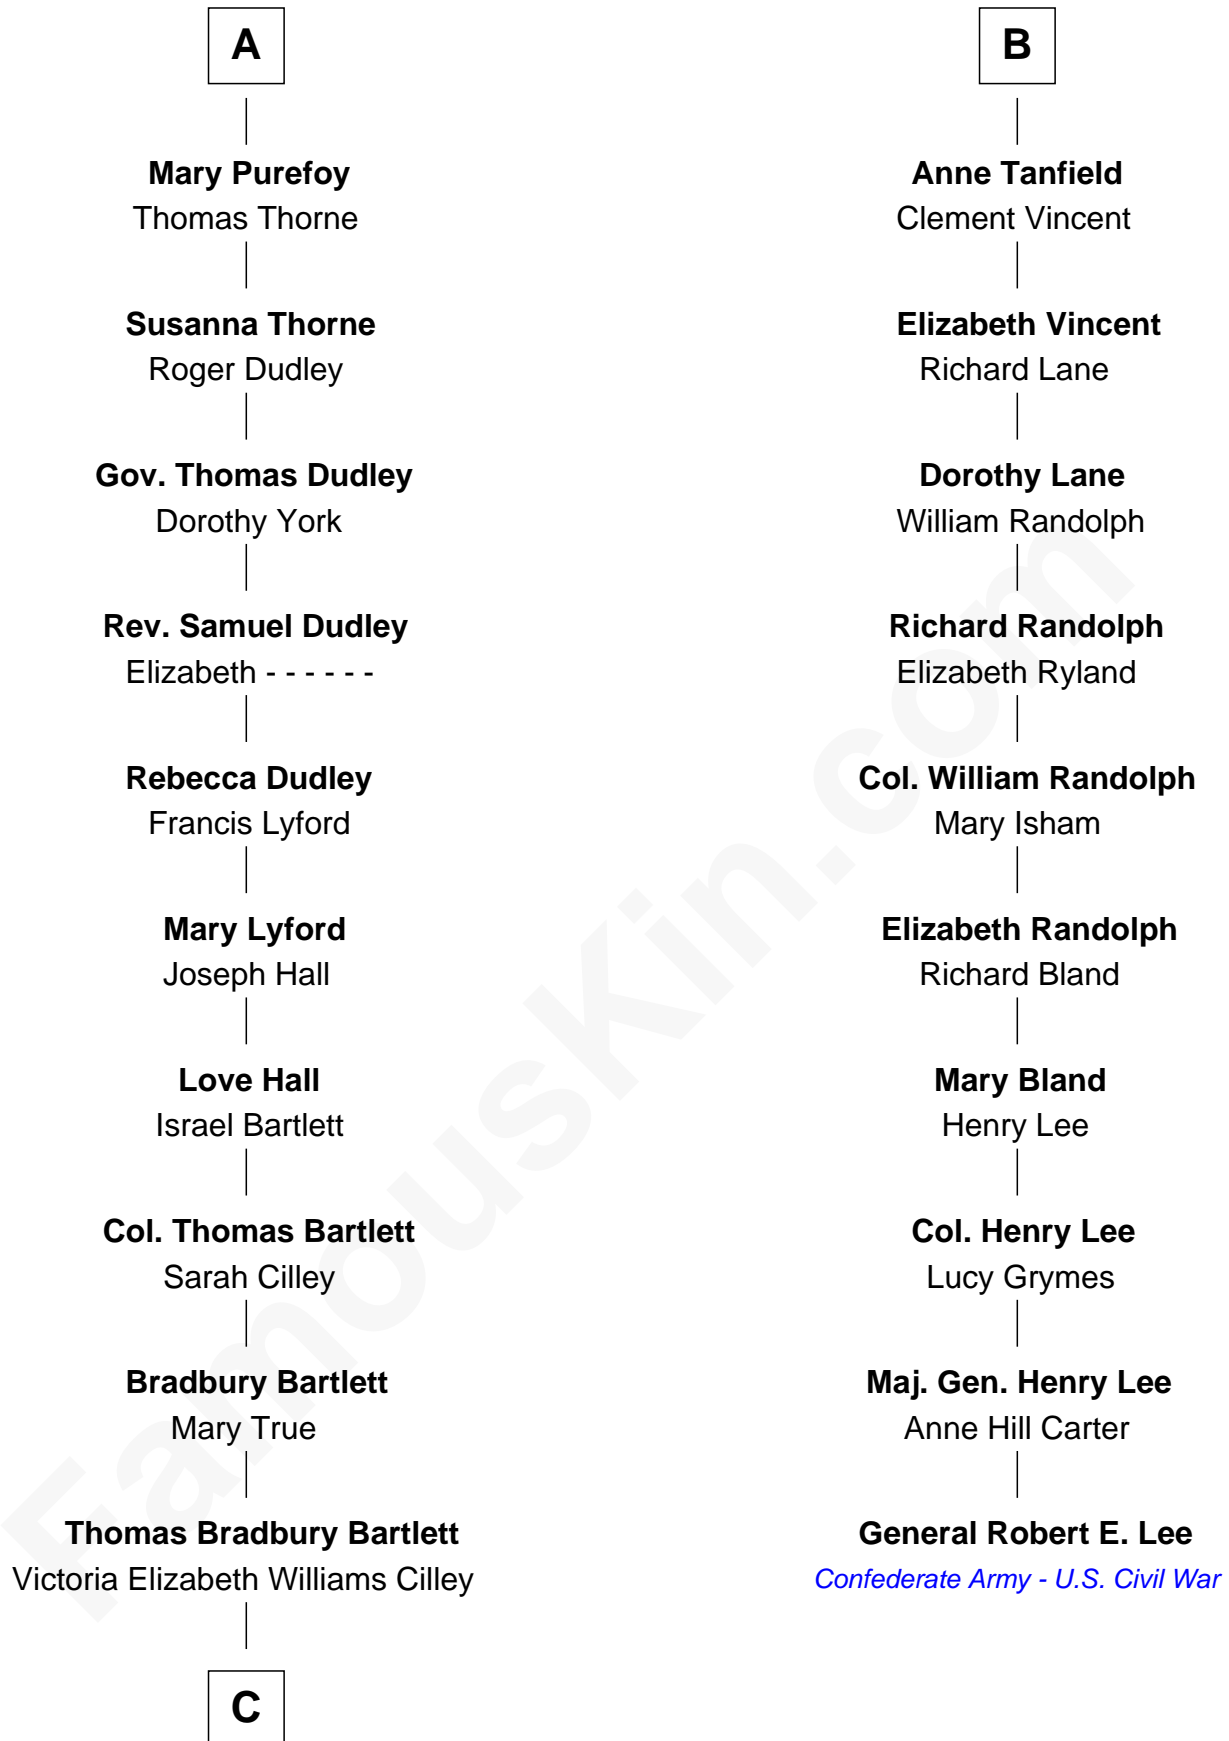

FamousKin.com

Relationship Chart of

Alan Shepard

Mercury and Apollo Astronaut

16th cousin 3 times removed of

General Robert E. Lee

Confederate Army - U.S. Civil War

Sir John Howard

Alice de Bois

C

Annie Elizabeth Bartlett
Frederick Johnson Shepard

Alan Bartlett Shepard
Pauline Renza Emerson

Alan Shepard
Mercury and Apollo Astronaut

FamousKin.com