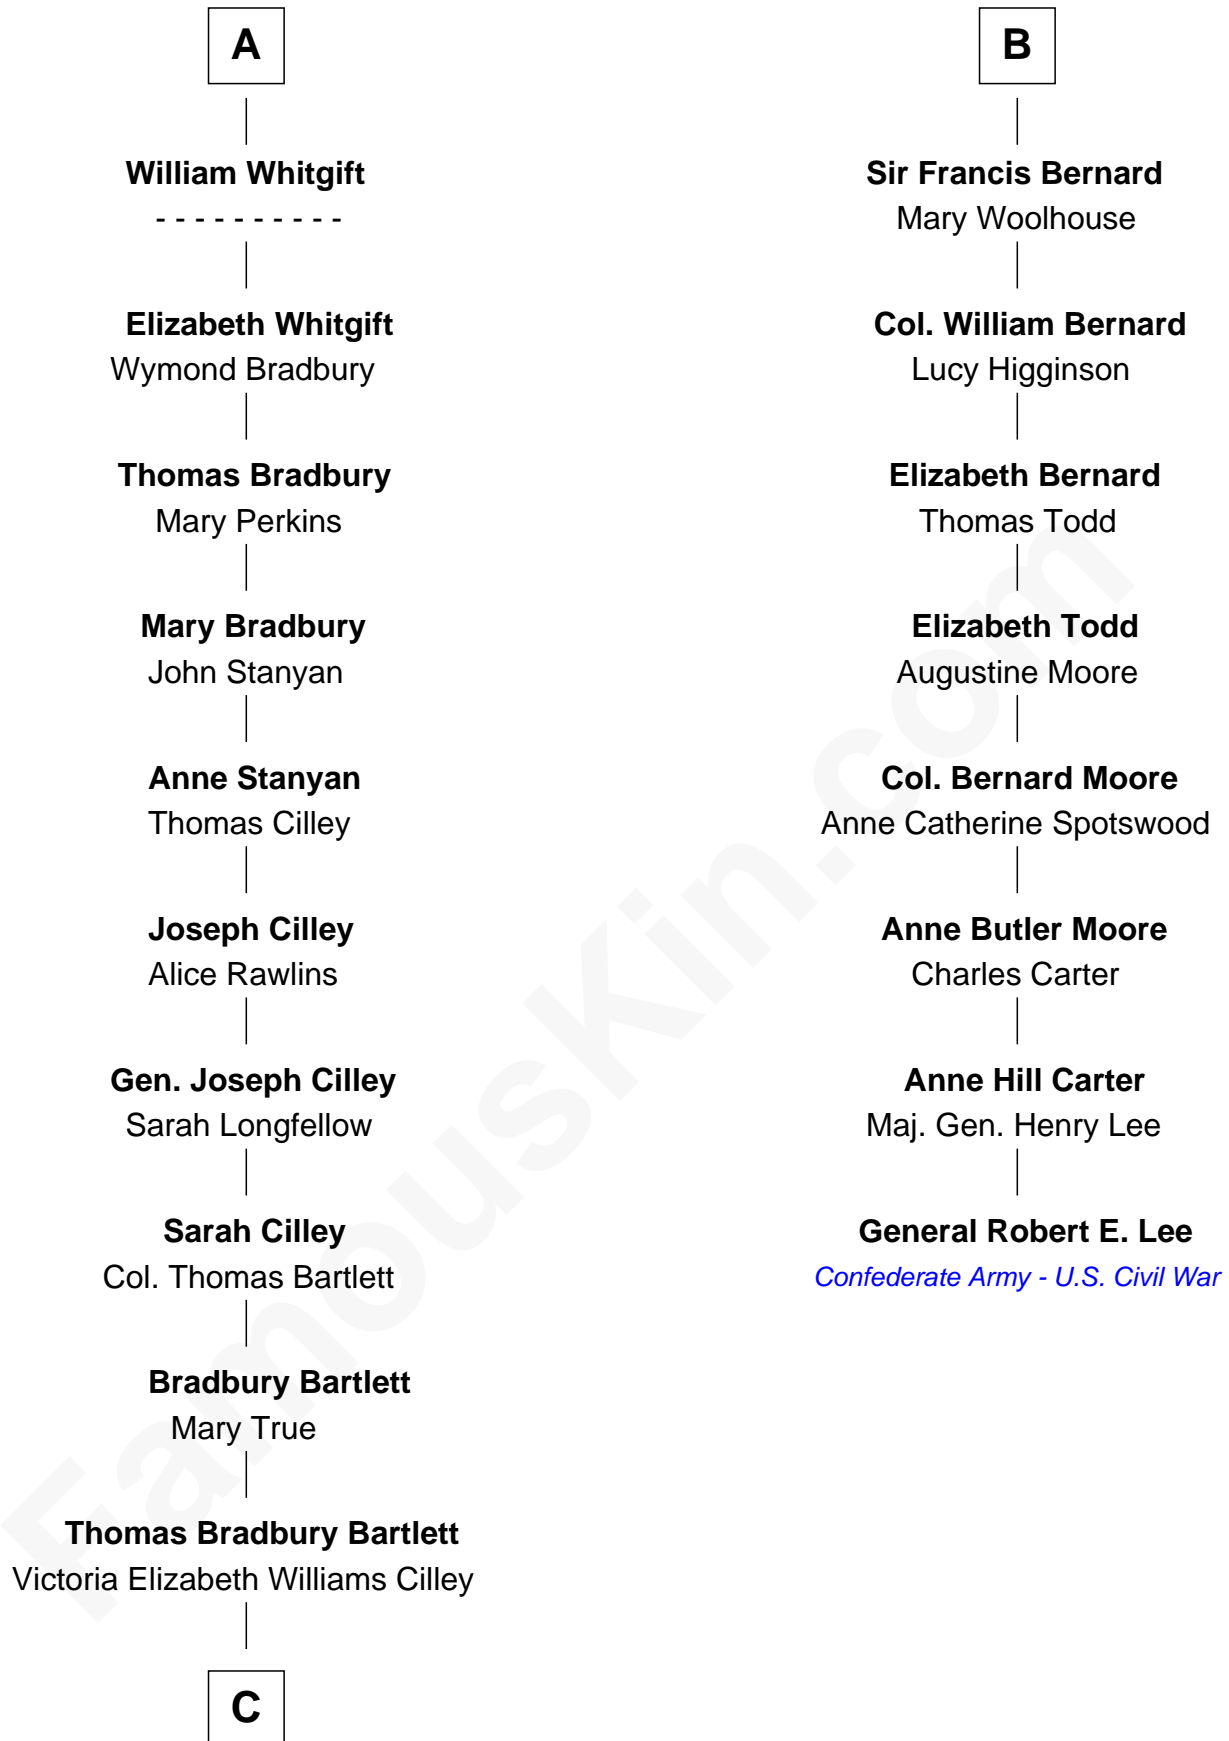

FamousKin.com

Relationship Chart of

Alan Shepard

Mercury and Apollo Astronaut

14th cousin 5 times removed of

General Robert E. Lee

Confederate Army - U.S. Civil War

John de Welles

Maud de Roos

John de Welles
Eleanor de Mowbray

Eudo de Welles
Maud de Greystoke

Sir Lionel de Welles
Joan de Waterton

Margaret de Welles
Sir Thomas Dymoke

Jane Dymoke
John Fulnetby

Katherine Fulnetby
William Dynwell

Anne Dynwell
Henry Whitgift

A

Margery de Welles
Stephen le Scrope

John le Scrope
Elizabeth Chaworth

Elizabeth le Scrope
Sir Henry le Scrope

Margaret Scrope
John Bernard

John Bernard
Margaret Daundelyn

John Bernard
Cecily Muscote

Francis Bernard
Alice Hazlewood

B

C

—
Annie Elizabeth Bartlett
Frederick Johnson Shepard

—
Alan Bartlett Shepard
Pauline Renza Emerson

—
Alan Shepard
Mercury and Apollo Astronaut

FamousKin.com