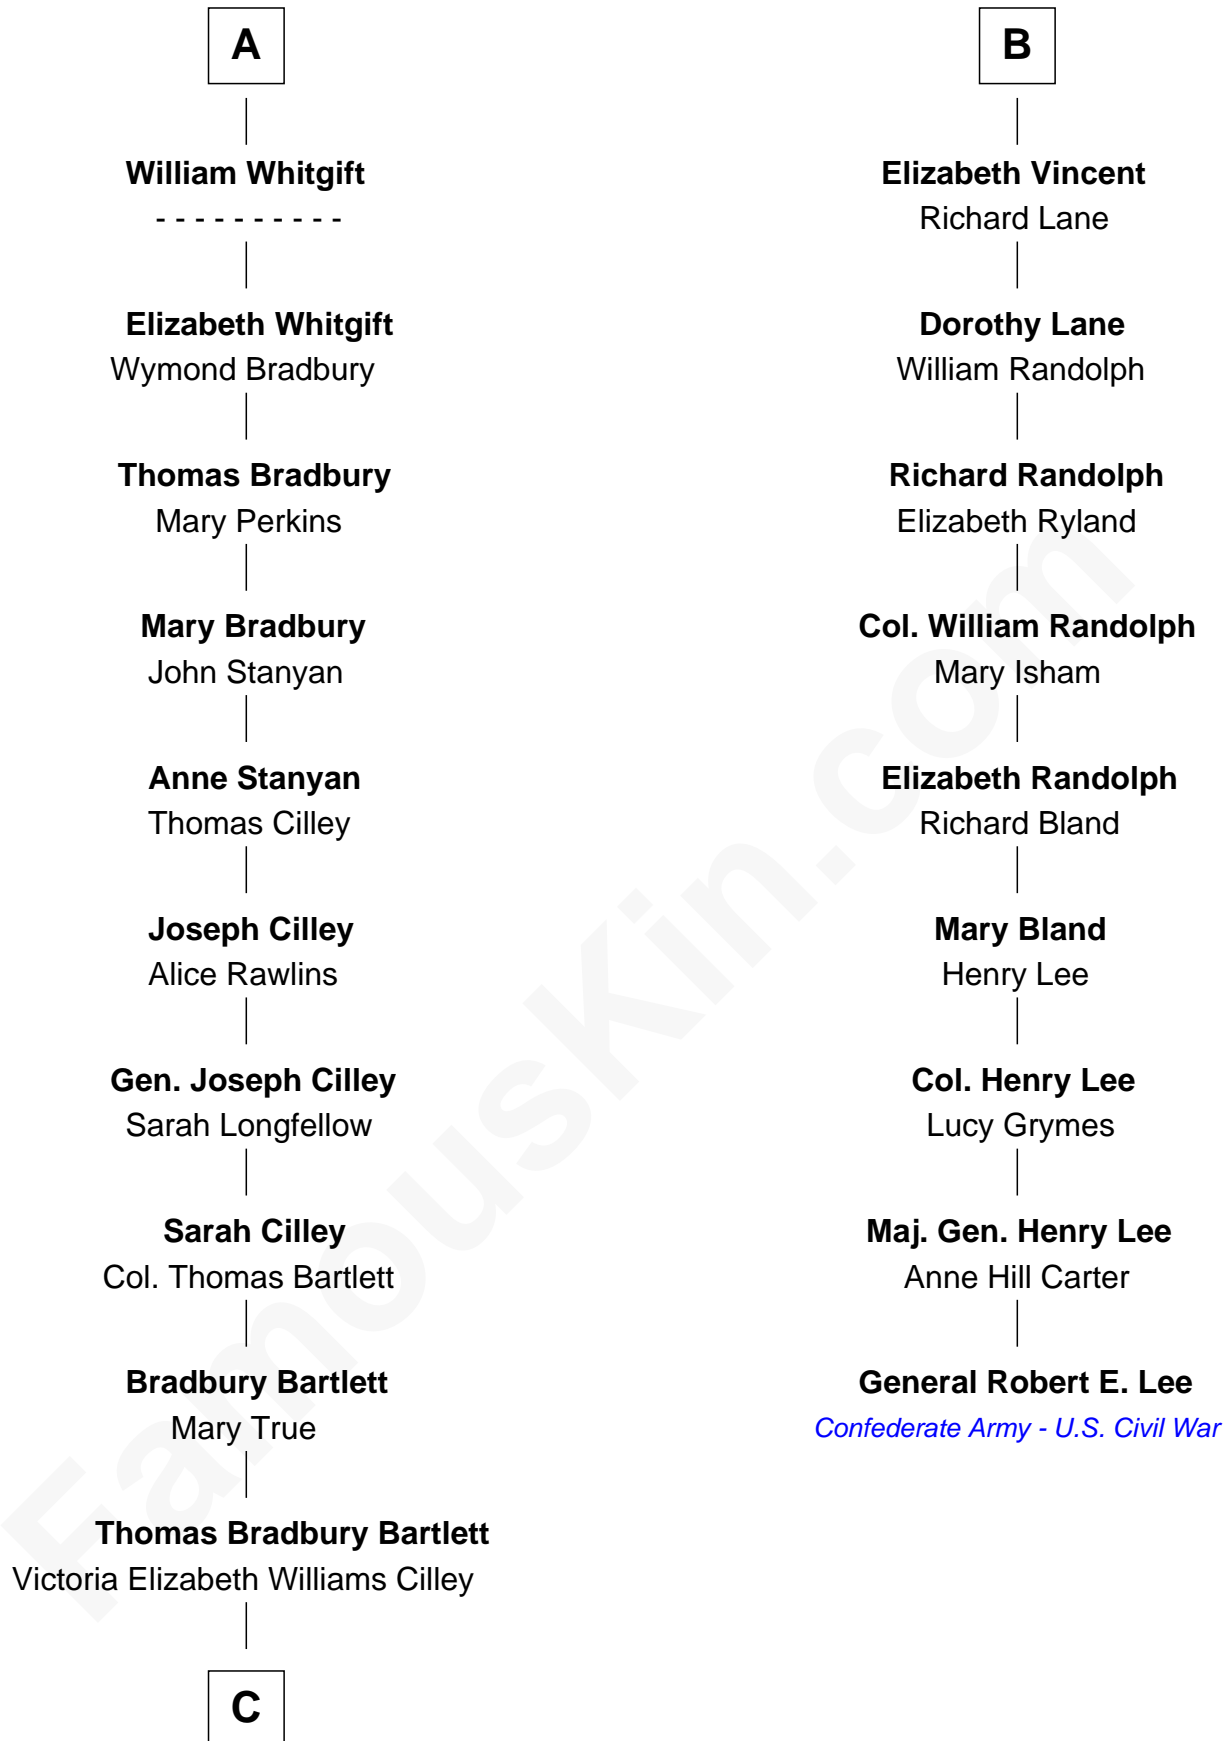

FamousKin.com
Relationship Chart of
Alan Shepard

Mercury and Apollo Astronaut

15th cousin 4 times removed of

General Robert E. Lee

Confederate Army - U.S. Civil War

C

Annie Elizabeth Bartlett
Frederick Johnson Shepard

Alan Bartlett Shepard
Pauline Renza Emerson

Alan Shepard
Mercury and Apollo Astronaut

FamousKin.com