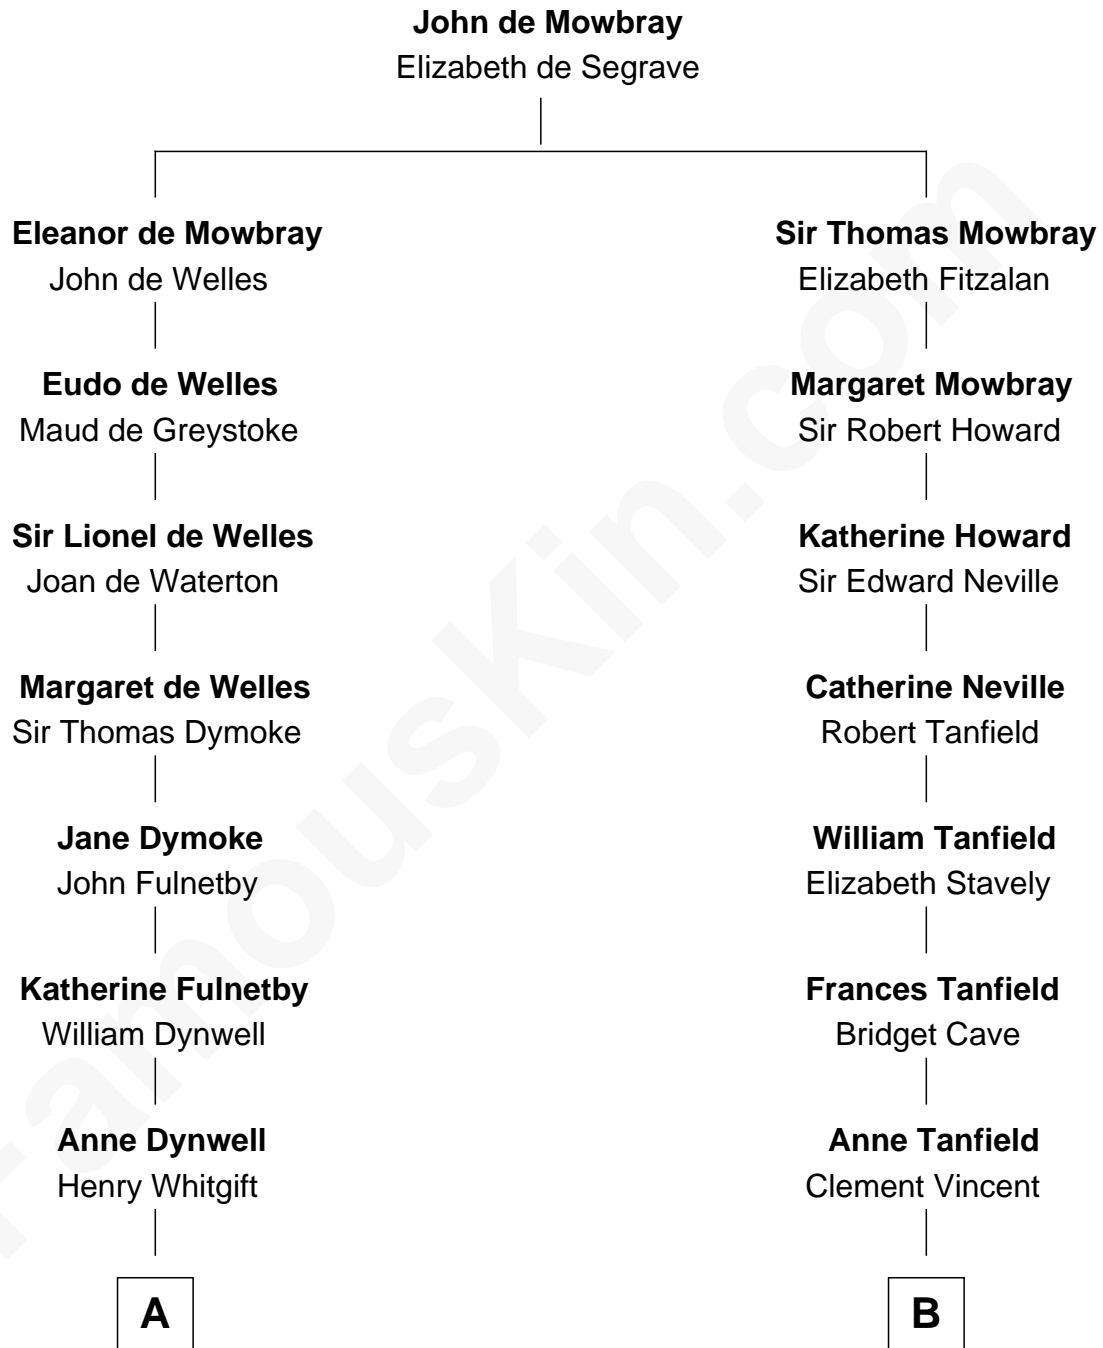

FamousKin.com
Relationship Chart of
Alan Shepard

Mercury and Apollo Astronaut

15th cousin 4 times removed of

General Robert E. Lee

Confederate Army - U.S. Civil War

C

Annie Elizabeth Bartlett
Frederick Johnson Shepard

Alan Bartlett Shepard
Pauline Renza Emerson

Alan Shepard
Mercury and Apollo Astronaut

FamousKin.com