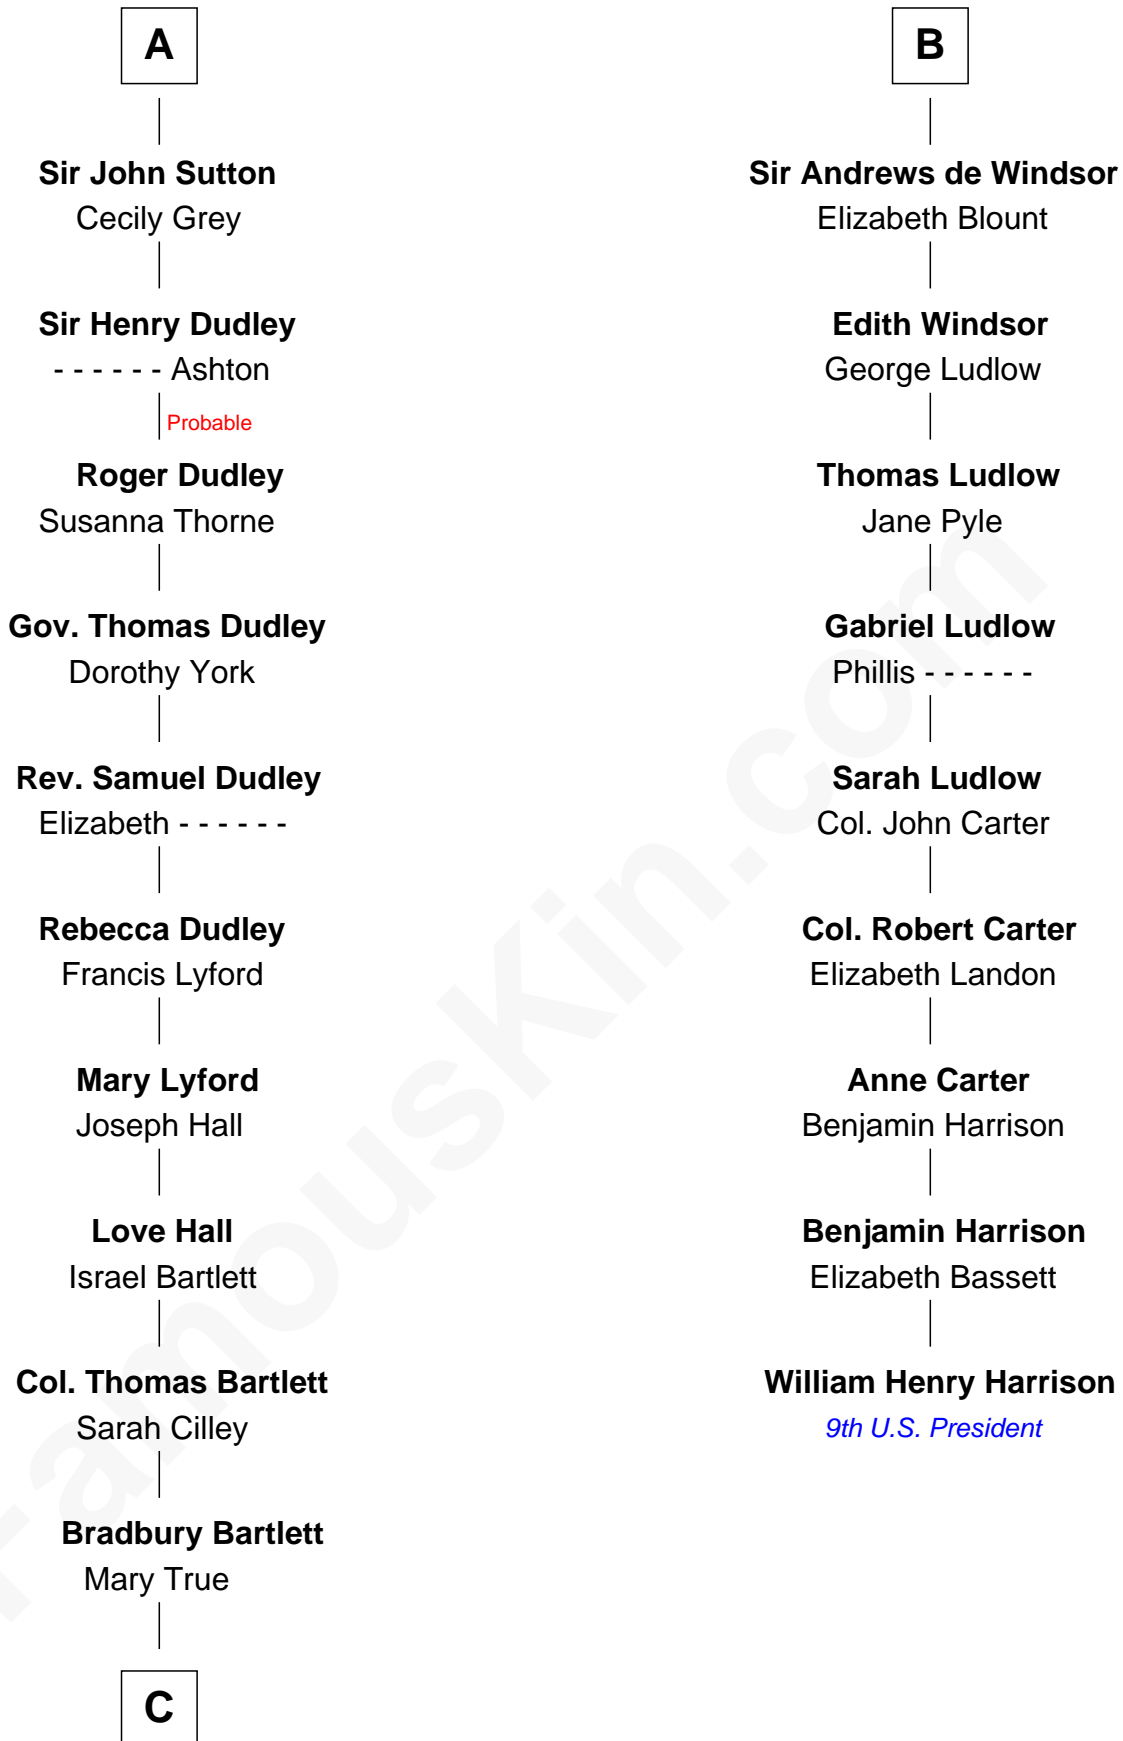

FamousKin.com

Relationship Chart of

Alan Shepard

Mercury and Apollo Astronaut

15th cousin 5 times removed of

William Henry Harrison

9th U.S. President

C

—
Thomas Bradbury Bartlett
Victoria Elizabeth Williams Cilley

—
Annie Elizabeth Bartlett
Frederick Johnson Shepard

—
Alan Bartlett Shepard
Pauline Renza Emerson

—
Alan Shepard
Mercury and Apollo Astronaut