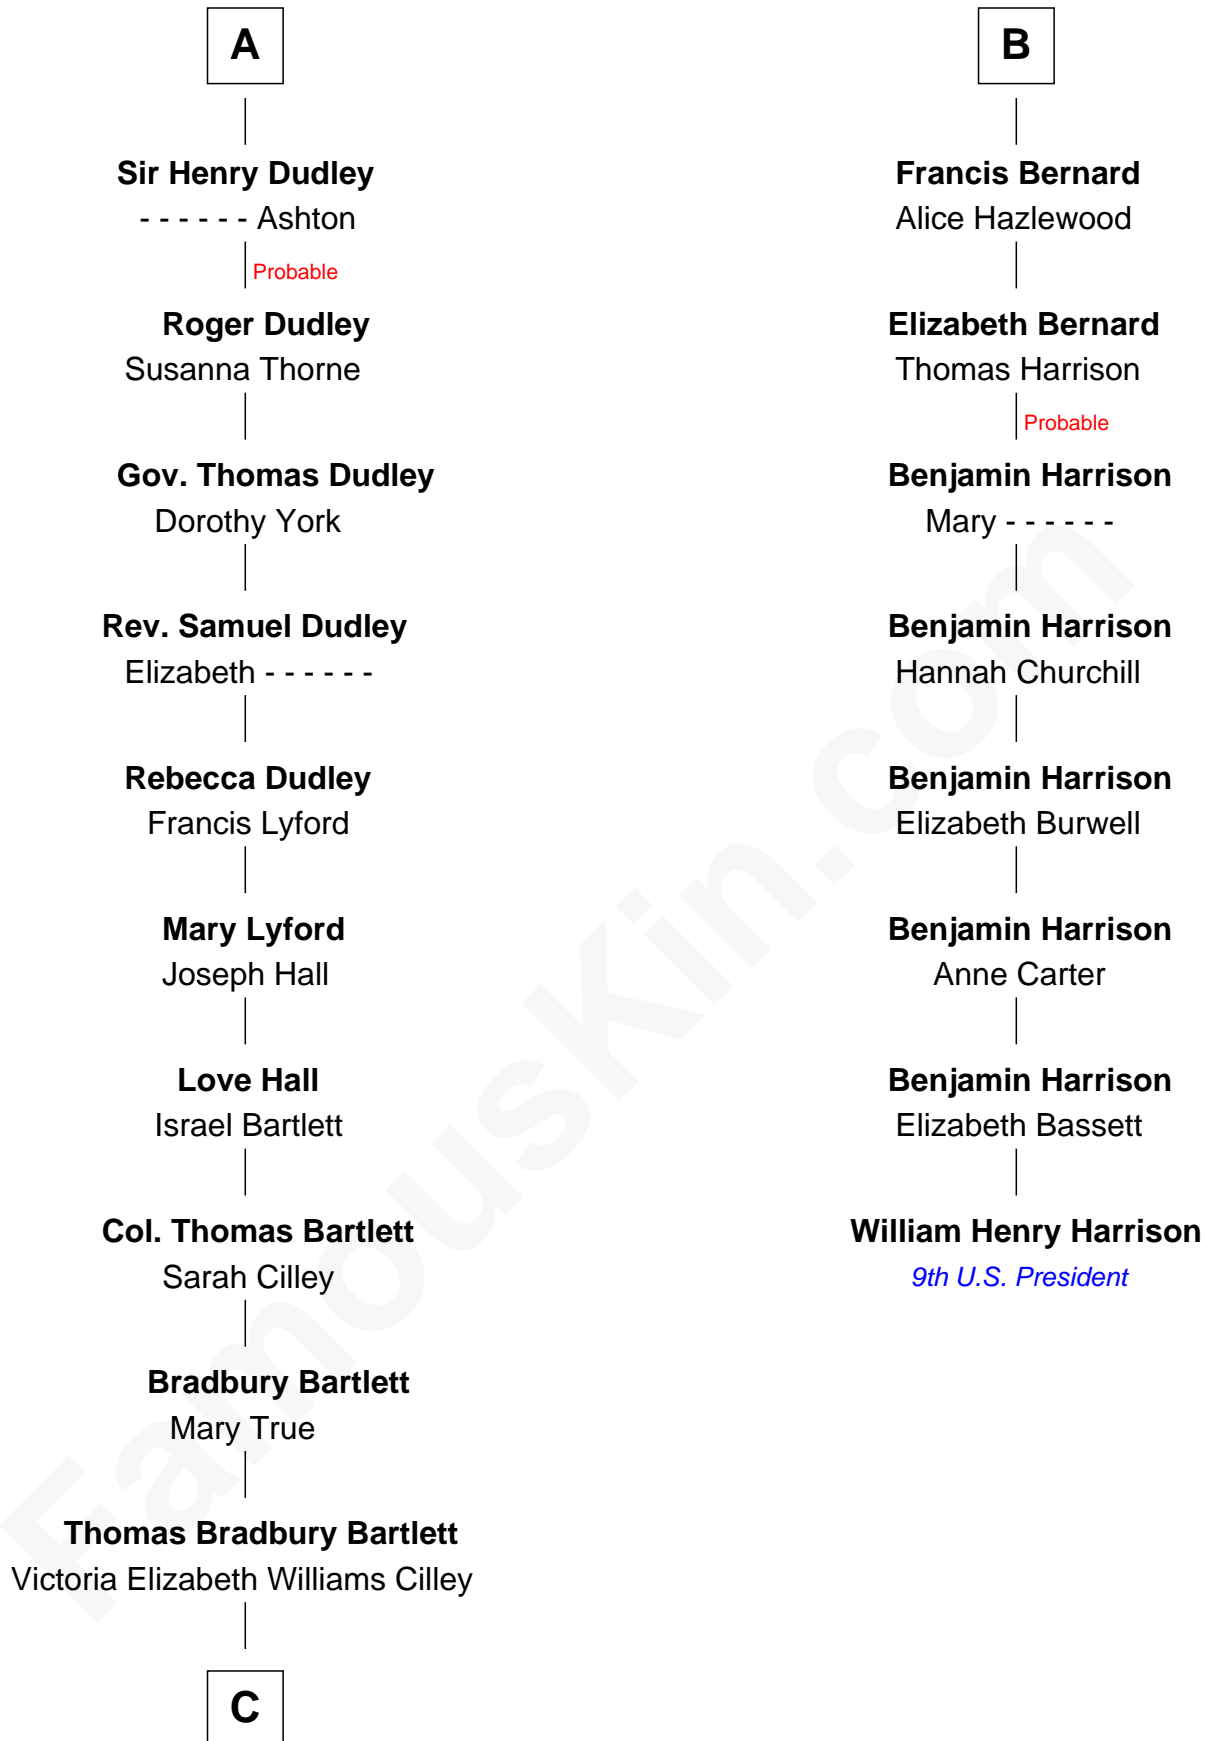

FamousKin.com

Relationship Chart of

Alan Shepard

Mercury and Apollo Astronaut

14th cousin 5 times removed of

William Henry Harrison

9th U.S. President

Ralph de Stafford
Margaret de Audley

John Bernard

John Bernard

Margaret Daundelyn

John Bernard

Cecily Muscote

B

C

—
Annie Elizabeth Bartlett
Frederick Johnson Shepard

—
Alan Bartlett Shepard
Pauline Renza Emerson

—
Alan Shepard
Mercury and Apollo Astronaut

FamousKin.com