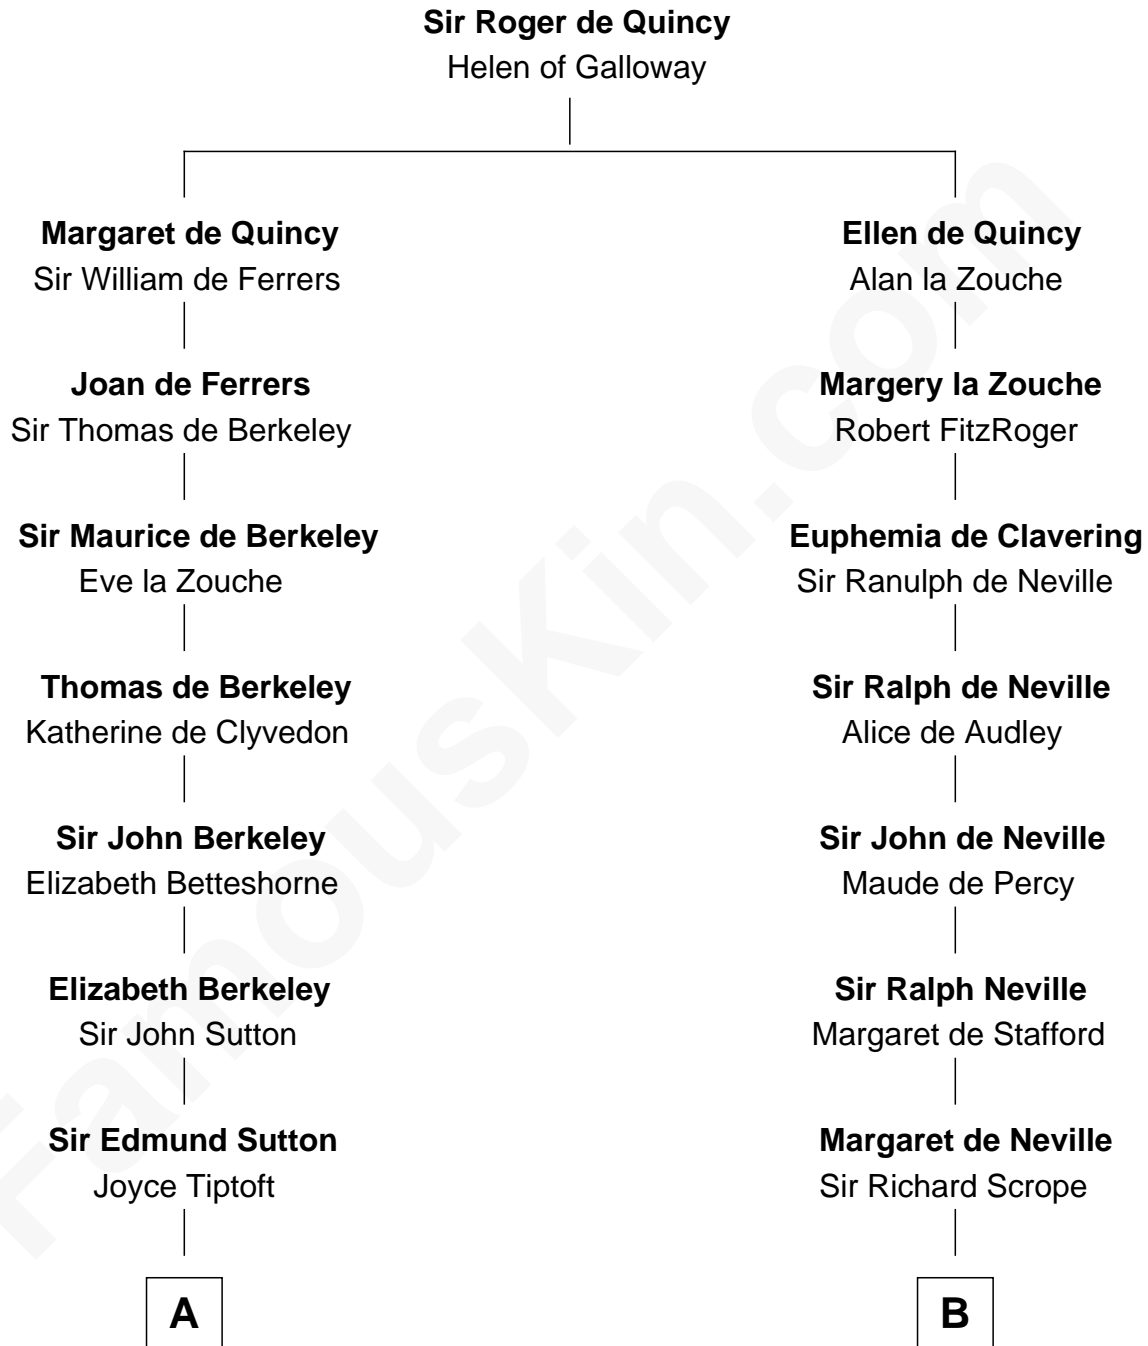

FamousKin.com

Relationship Chart of

Alan Shepard

Mercury and Apollo Astronaut

18th cousin 3 times removed of

William Henry Harrison

9th U.S. President

C

Bradbury Bartlett

Mary True

Thomas Bradbury Bartlett

Victoria Elizabeth Williams Cilley

Annie Elizabeth Bartlett

Frederick Johnson Shepard

Alan Bartlett Shepard

Pauline Renza Emerson

Alan Shepard

Mercury and Apollo Astronaut

D

Benjamin Harrison

Elizabeth Bassett

William Henry Harrison

9th U.S. President

FamousKin.com