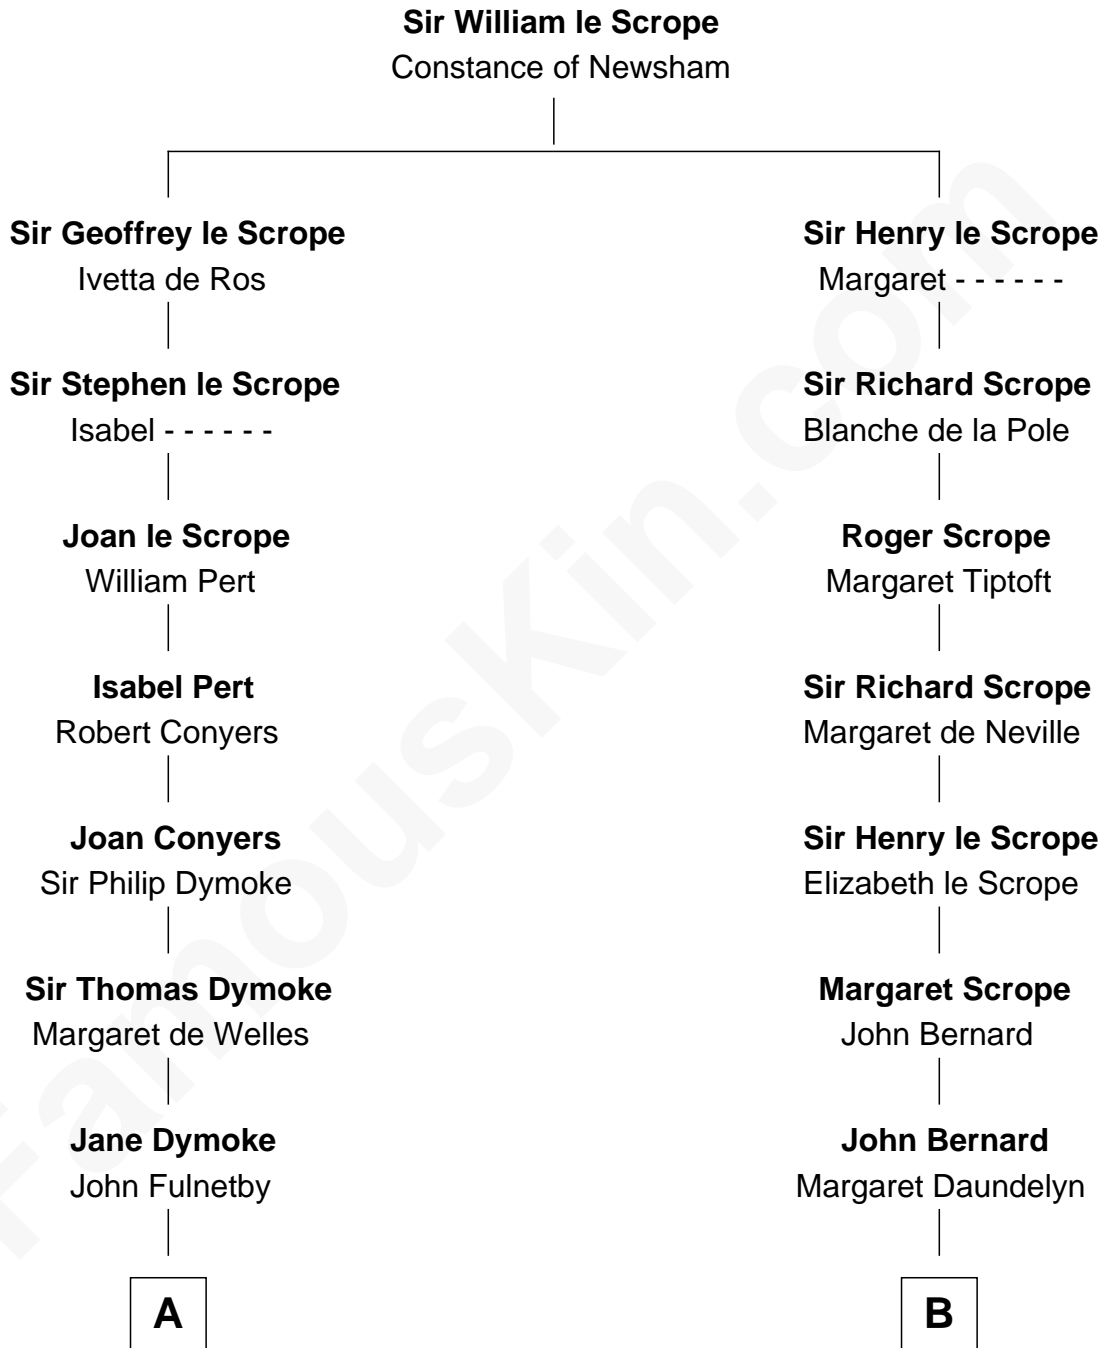

**FamousKin.com**  
**Relationship Chart of**  
**Alan Shepard**

*Mercury and Apollo Astronaut*

15th cousin 6 times removed of

**William Henry Harrison**

*9th U.S. President*

**C**

—  
**Bradbury Bartlett**

Mary True

—  
**Thomas Bradbury Bartlett**

Victoria Elizabeth Williams Cilley

—  
**Annie Elizabeth Bartlett**

Frederick Johnson Shepard

—  
**Alan Bartlett Shepard**

Pauline Renza Emerson

—  
**Alan Shepard**

*Mercury and Apollo Astronaut*

FamousKin.com