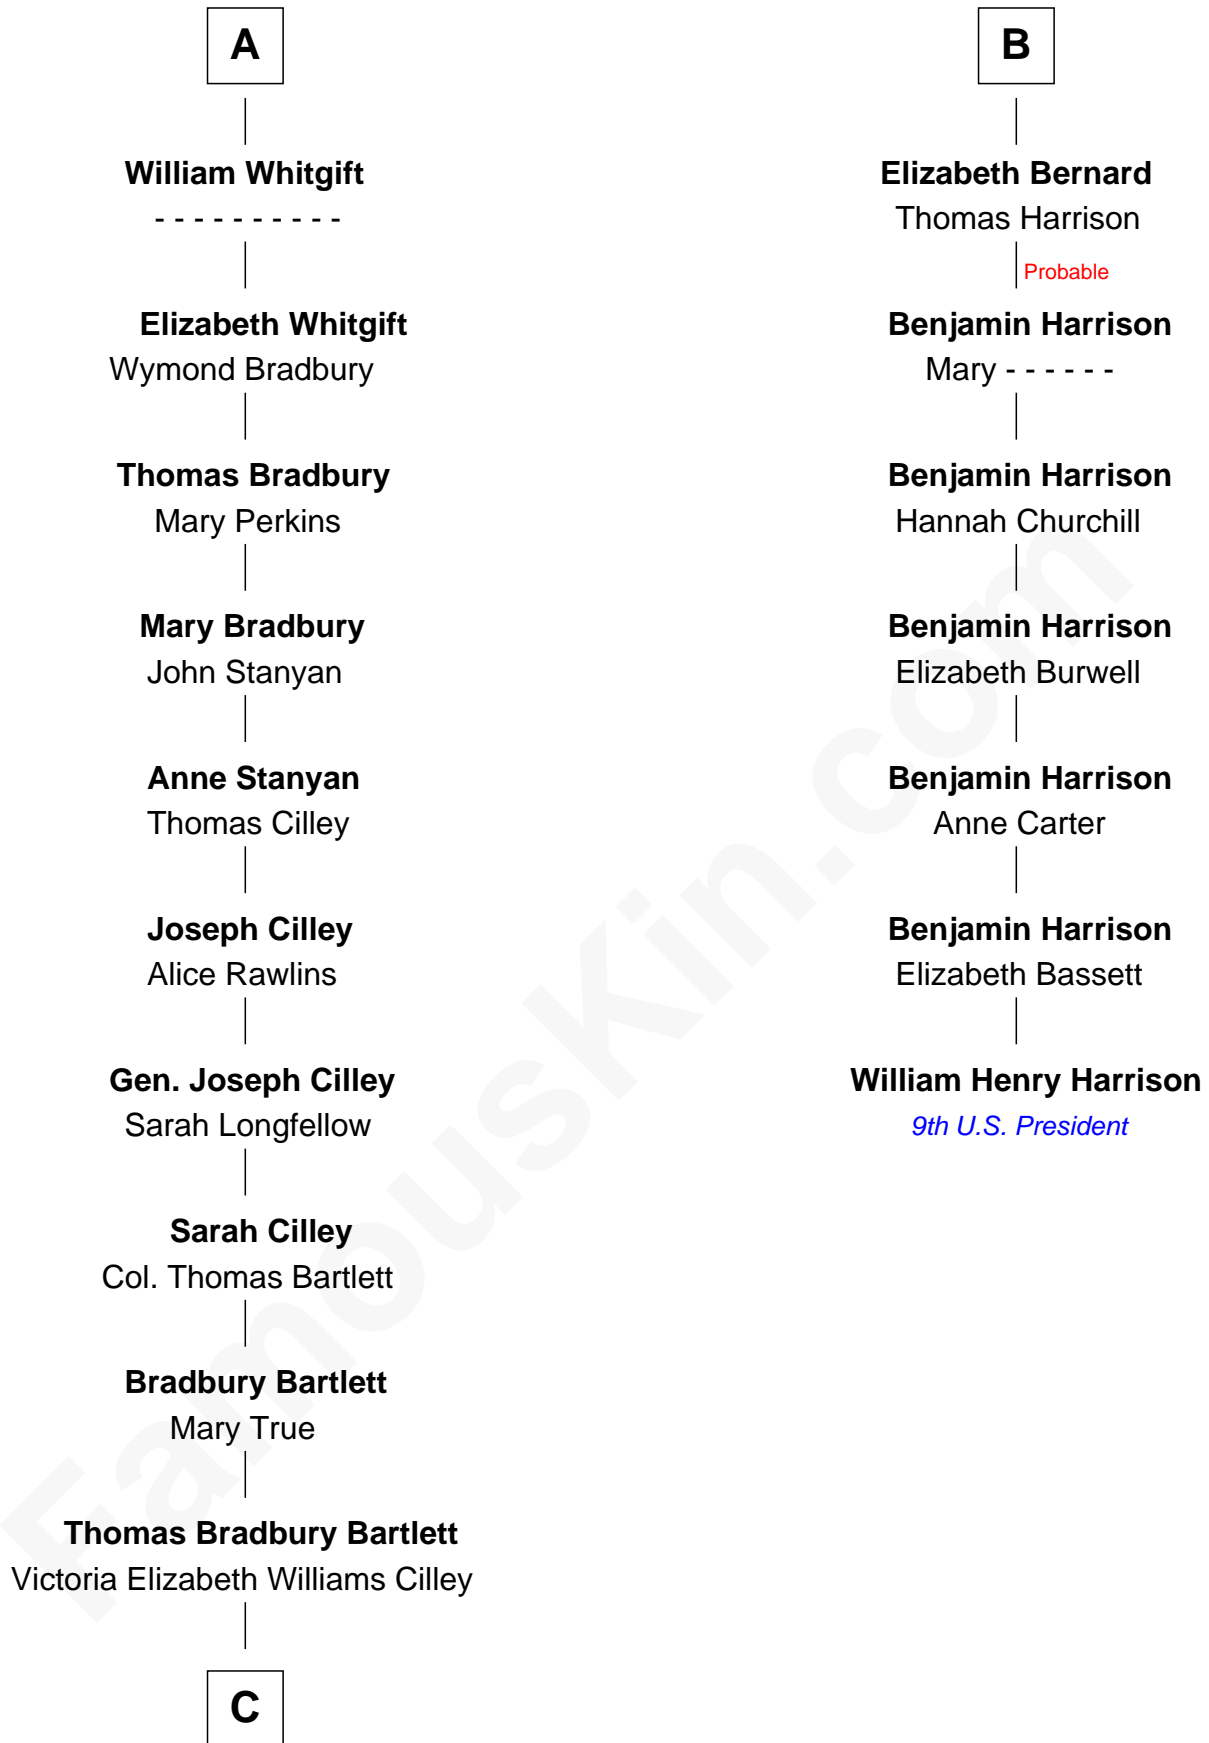

FamousKin.com Relationship Chart of

Alan Shepard

Mercury and Apollo Astronaut

13th cousin 6 times removed of

William Henry Harrison

9th U.S. President

John de Welles

Maud de Roos

A

Margery de Welles
Stephen le Scrope

John le Scrope
Elizabeth Chaworth

Elizabeth le Scrope
Sir Henry le Scrope

Margaret Scrope
John Bernard

John Bernard
Margaret Daundelyn

John Bernard
Cecily Muscote

Francis Bernard
Alice Hazlewood

B

C

—
Annie Elizabeth Bartlett
Frederick Johnson Shepard

—
Alan Bartlett Shepard
Pauline Renza Emerson

—
Alan Shepard
Mercury and Apollo Astronaut

FamousKin.com