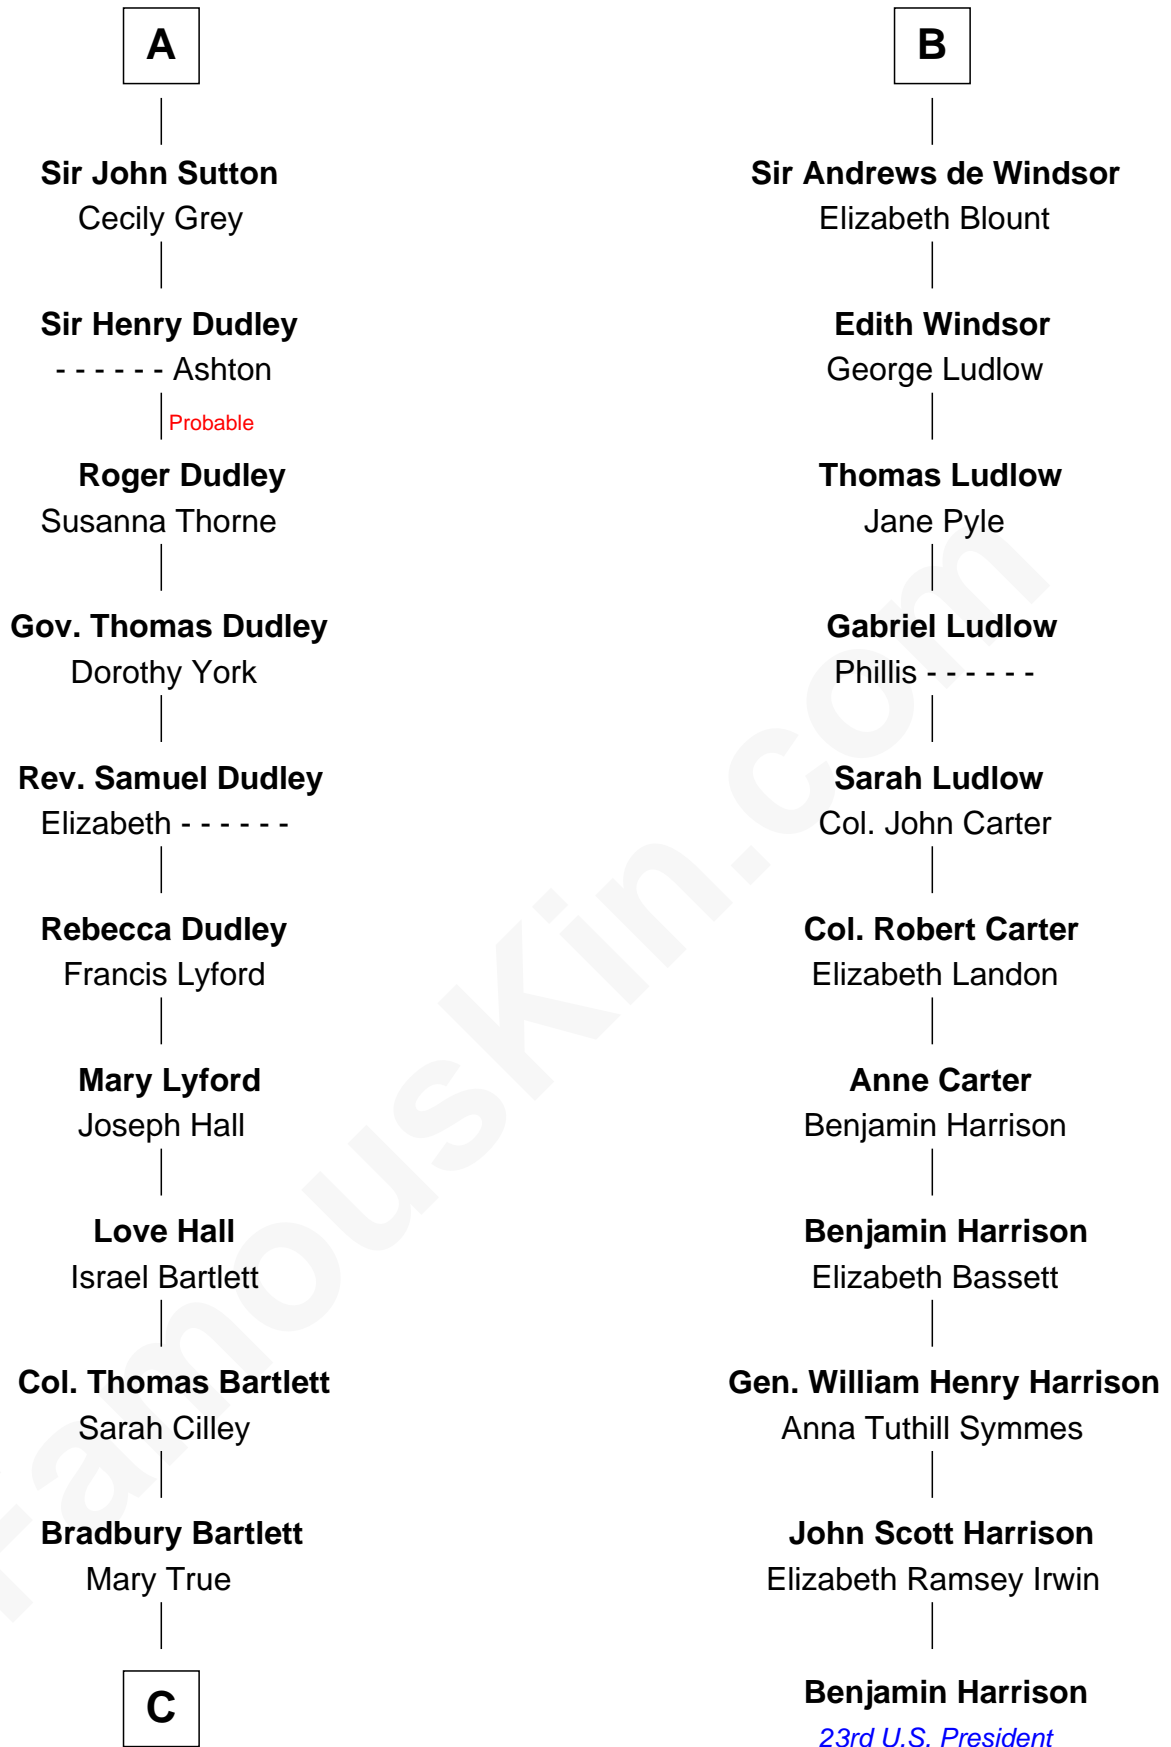

FamousKin.com

Relationship Chart of

Alan Shepard

Mercury and Apollo Astronaut

17th cousin 3 times removed of

Benjamin Harrison
23rd U.S. President

C

—
Thomas Bradbury Bartlett
Victoria Elizabeth Williams Cilley

—
Annie Elizabeth Bartlett
Frederick Johnson Shepard

—
Alan Bartlett Shepard
Pauline Renza Emerson

—
Alan Shepard
Mercury and Apollo Astronaut

FamousKin.com