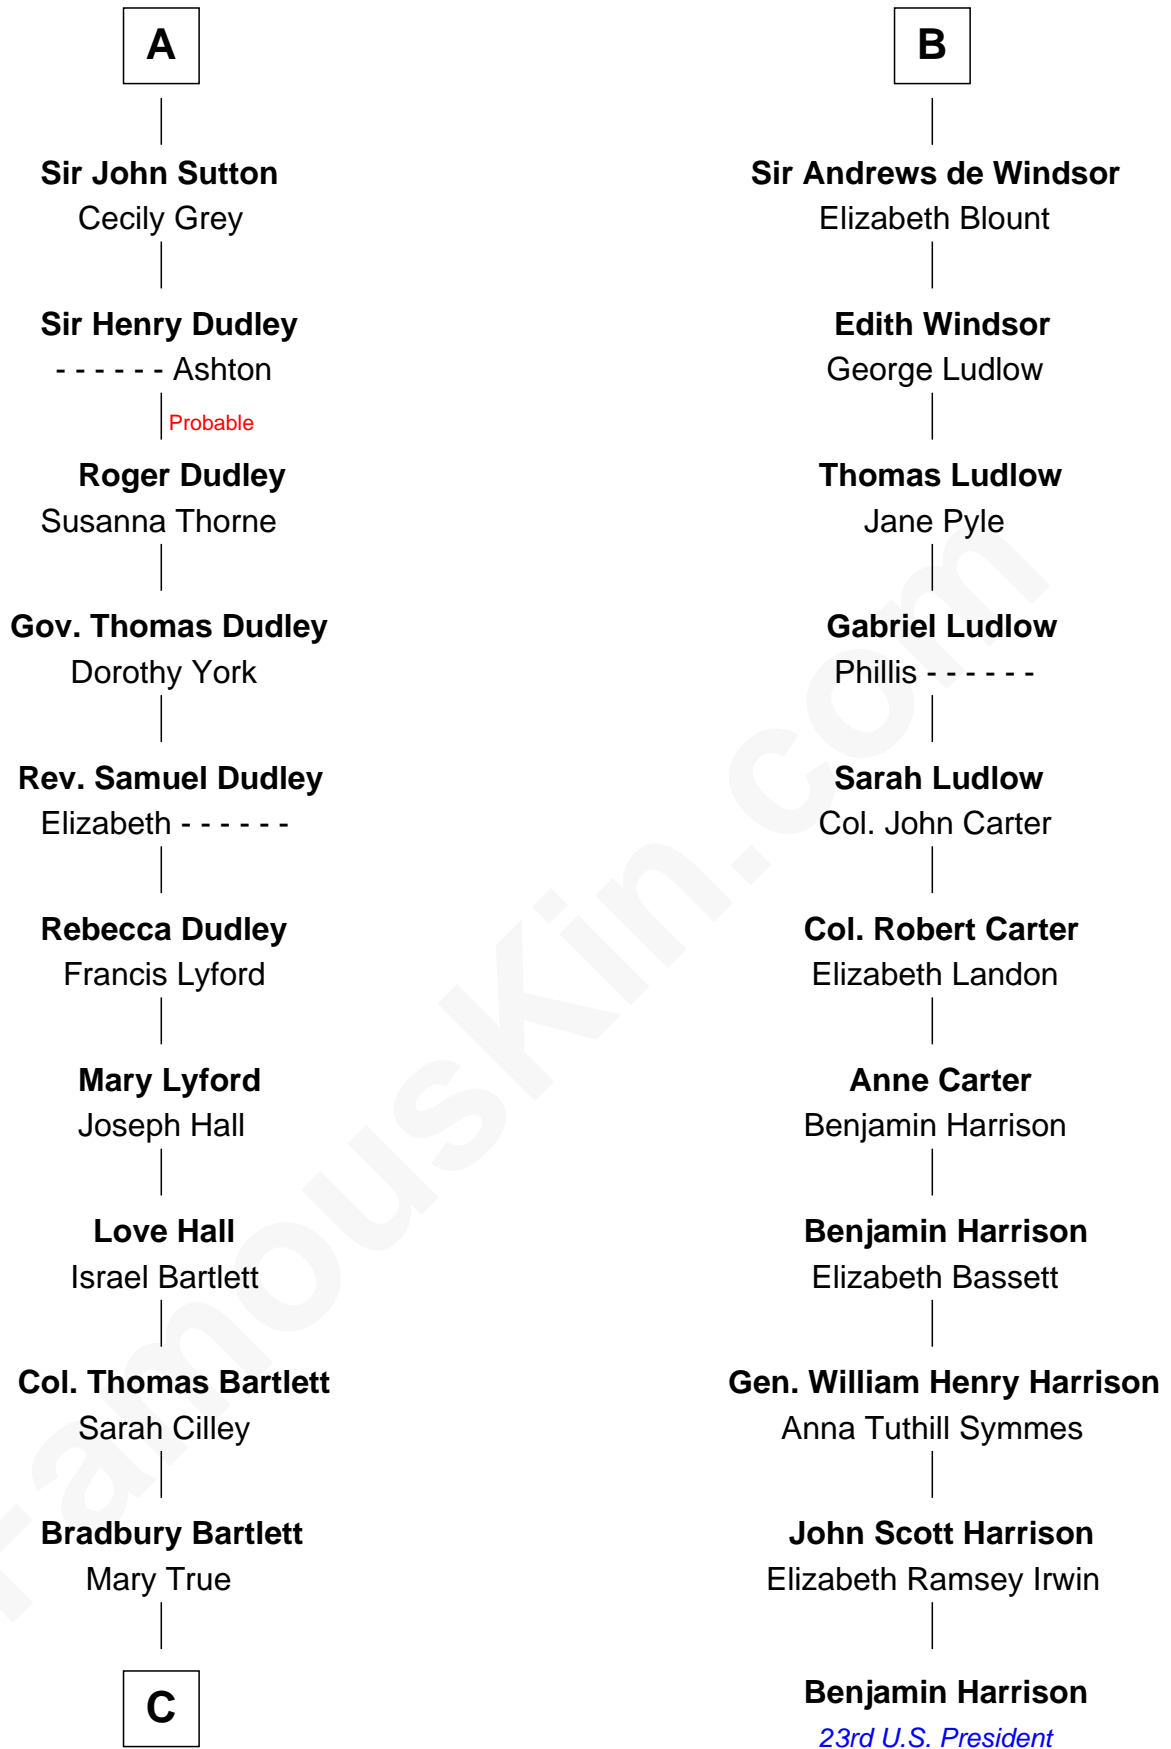

FamousKin.com

Relationship Chart of

Alan Shepard

Mercury and Apollo Astronaut

17th cousin 3 times removed of

Benjamin Harrison

23rd U.S. President

C

—
Thomas Bradbury Bartlett
Victoria Elizabeth Williams Cilley

—
Annie Elizabeth Bartlett
Frederick Johnson Shepard

—
Alan Bartlett Shepard
Pauline Renza Emerson

—
Alan Shepard
Mercury and Apollo Astronaut