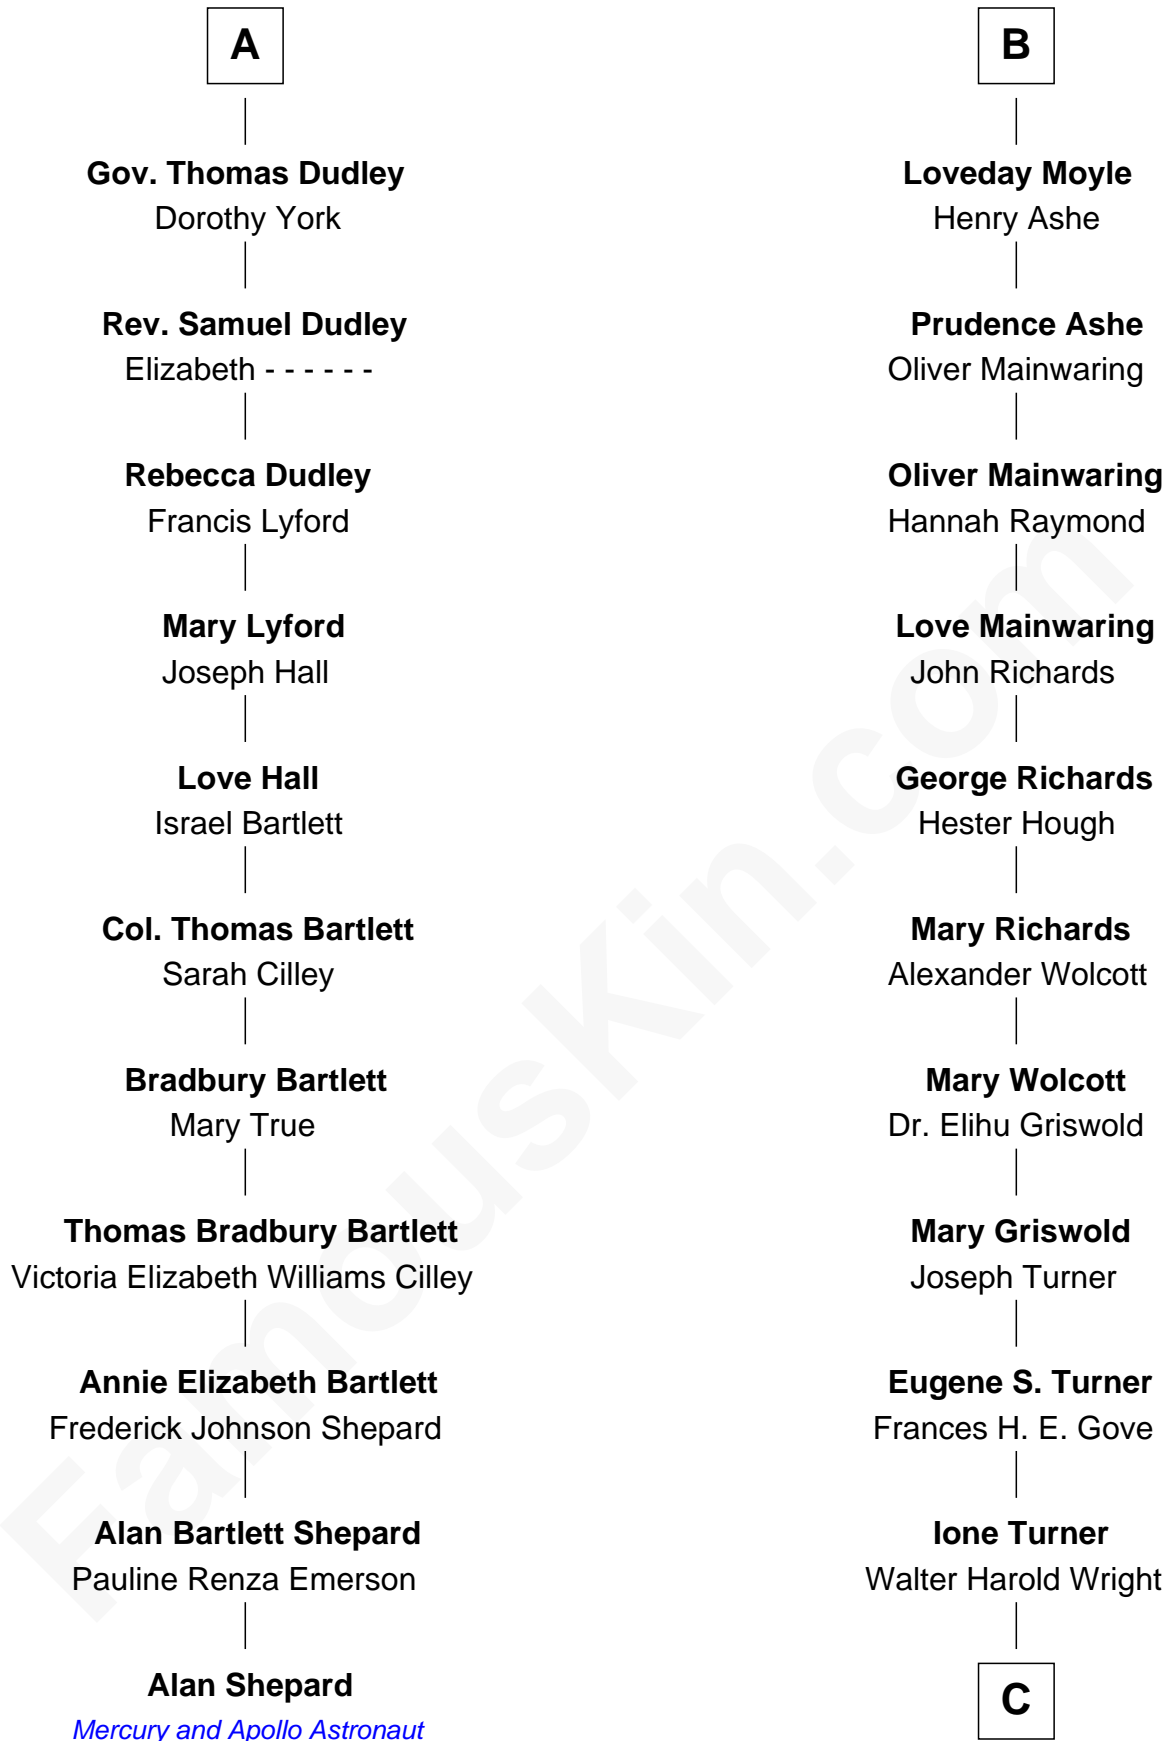

FamousKin.com

Relationship Chart of

Alan Shepard

Mercury and Apollo Astronaut

17th cousin 3 times removed of

Ed Helms

TV and Movie Actor

John of Gaunt

Katherine Munday

Probable

Roger Dudley

Susanna Thorne

Mary Kendall

Richard Moyle

A

B