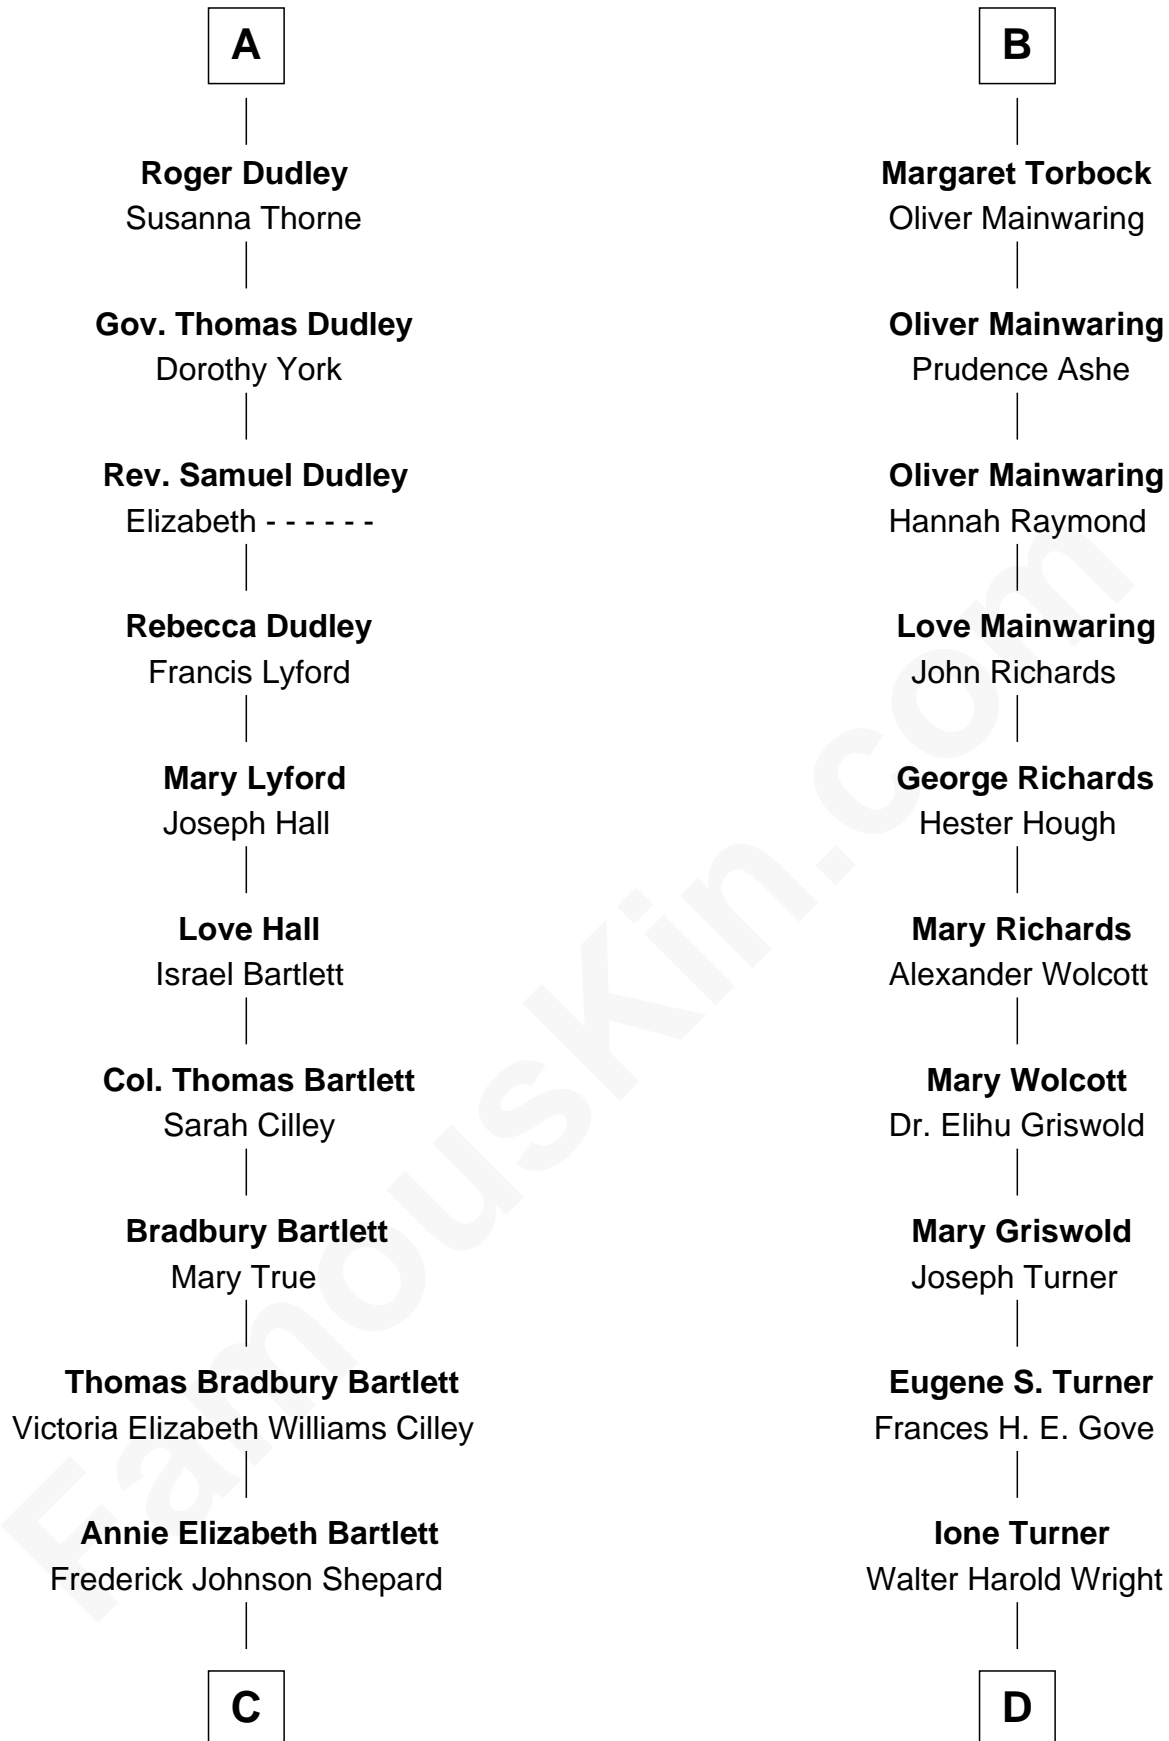

FamousKin.com Relationship Chart of

Alan Shepard

Mercury and Apollo Astronaut

18th cousin 2 times removed of

Ed Helms

TV and Movie Actor

Richard Fitzalan
Eleanor Plantagenet

Alice Fitzalan
Sir Thomas de Holand

Sir Richard Fitzalan
Elizabeth de Bohun

Elizabeth Fitzalan
Sir Robert Goushill

Joan Goushill
Sir Thomas Stanley

Sir John Stanley
Elizabeth Weever

Margery Stanley
Sir William Torbock

Thomas Torbock
Elizabeth Moore

William Torbock
Catherine Gerard

B

C

Alan Bartlett Shepard
Pauline Renza Emerson

Alan Shepard
Mercury and Apollo Astronaut

D

Inez Emeline Wright
George Pullen Jackson

Frances Helen Jackson
Fitzgerald Sale Parker