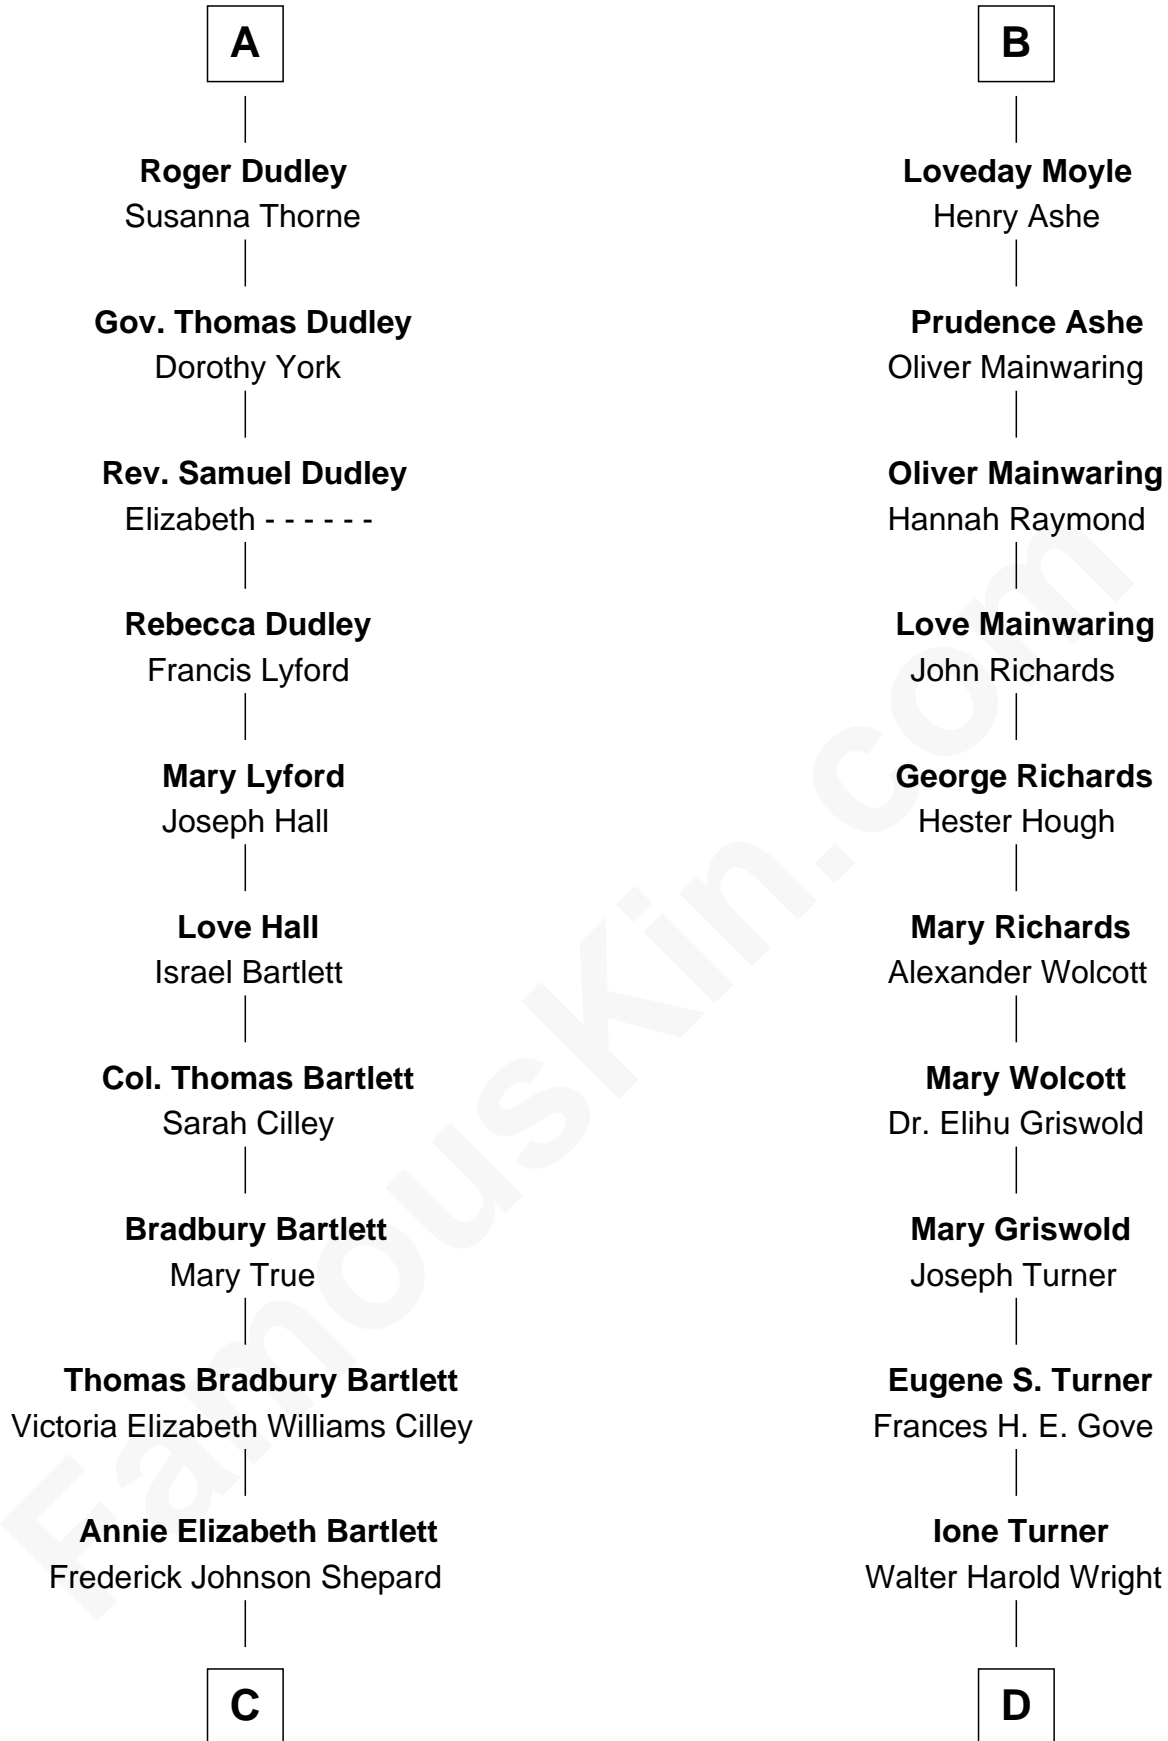

# FamousKin.com Relationship Chart of

**Alan Shepard**

*Mercury and Apollo Astronaut*

18th cousin 2 times removed of

**Ed Helms**

*TV and Movie Actor*

**Thomas Holand**  
Joan Plantagenet

**Sir Thomas de Holand**

Cecily Willoughby

**Sir John Sutton**

Cecily Grey

**Sir Henry Dudley**

----- Ashton

Probable

**A**

**John de Holand**

Elizabeth of Lancaster

**John Holand**

**Robert Holand**

Margaret -----

**Jane Holand**

John Kendall

**Walter Kendall**

Jane Rous

**Lawrence Kendall**

Katherine Munday

**Mary Kendall**

Richard Moyle

**B**

**C**

**Alan Bartlett Shepard**  
Pauline Renza Emerson

**Alan Shepard**  
*Mercury and Apollo Astronaut*