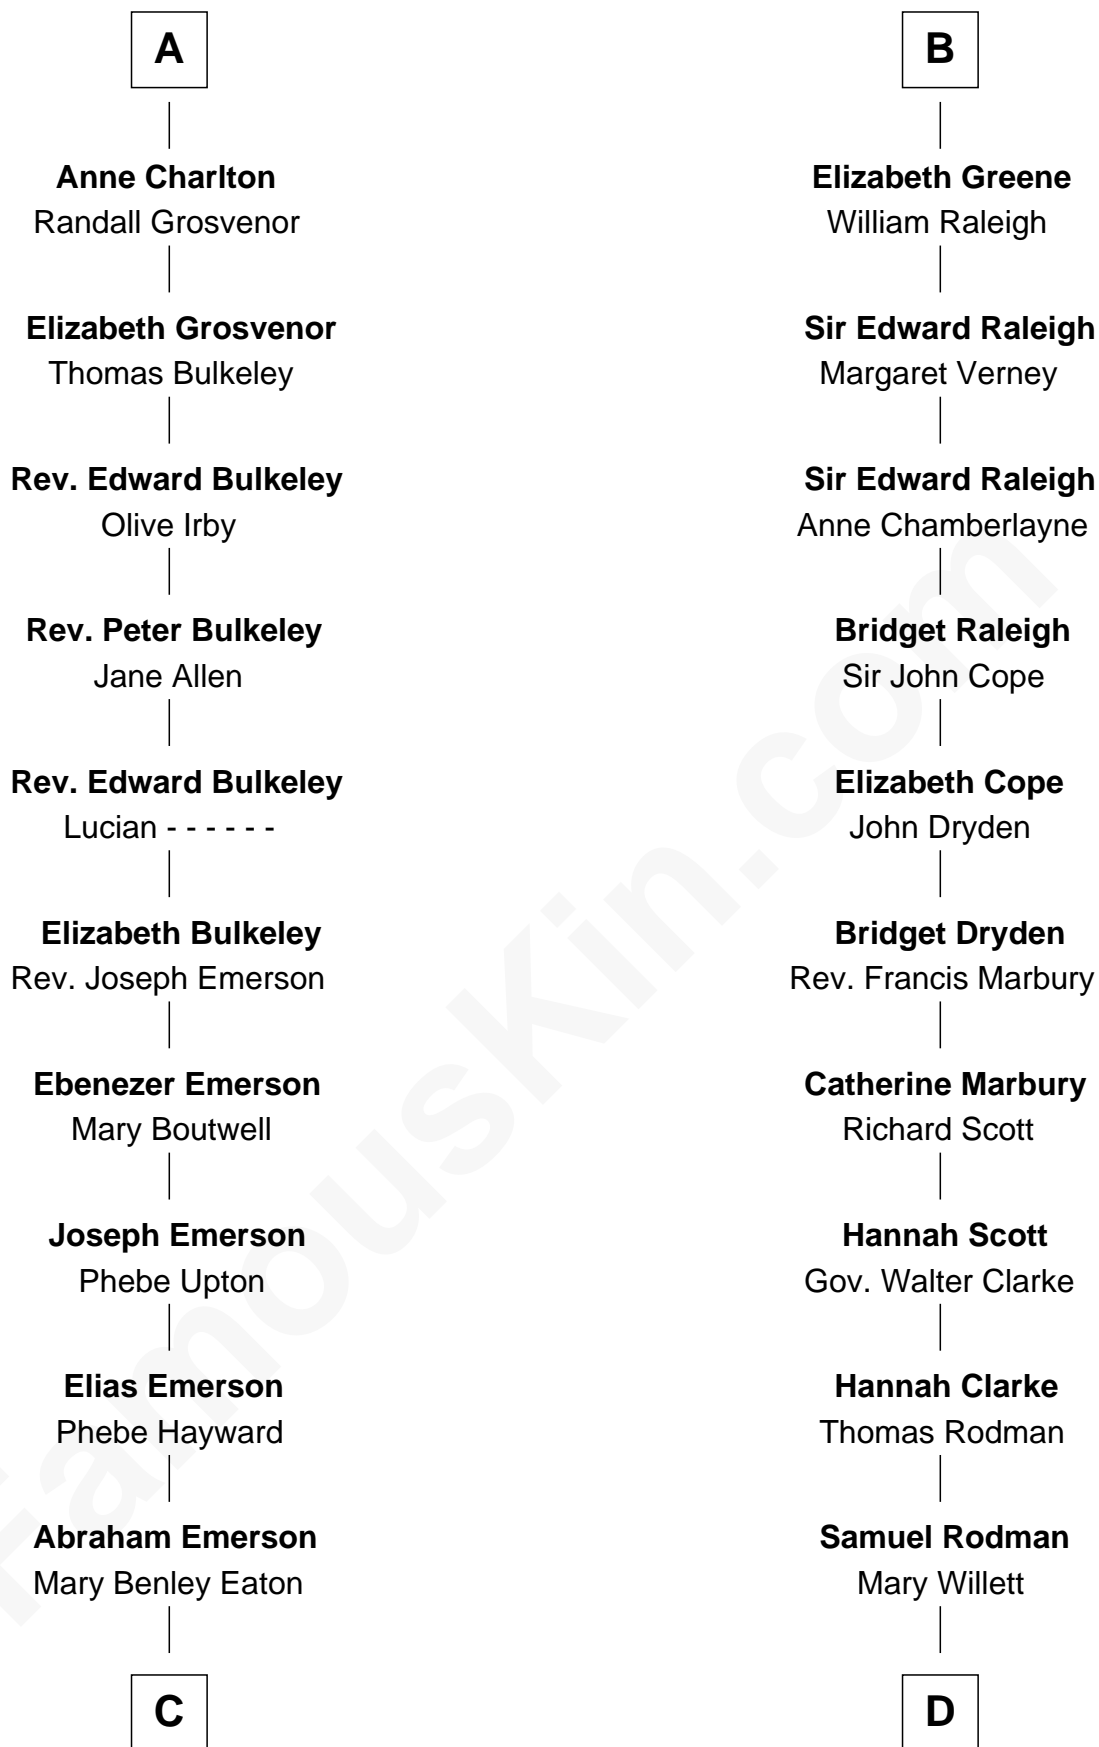

# FamousKin.com Relationship Chart of

**Alan Shepard**

*Mercury and Apollo Astronaut*

20th cousin of

**Joseph Wharton**

*Founder of the Wharton School of Business*

**Sir Roger de Somery**

Nichole d'Aubenev

**C**

**Charles Stillman Emerson**

Hannah Maria Emmons

**Charles Stillman Emerson**

Belle Winslow

**Pauline Renza Emerson**

Alan Bartlett Shepard

**Alan Shepard**

*Mercury and Apollo Astronaut*

**D**

**Thomas Rodman**

Mary Borden

**Hannah Rodman**

Samuel Rowland Fisher

**Deborah Fisher**

William Wharton