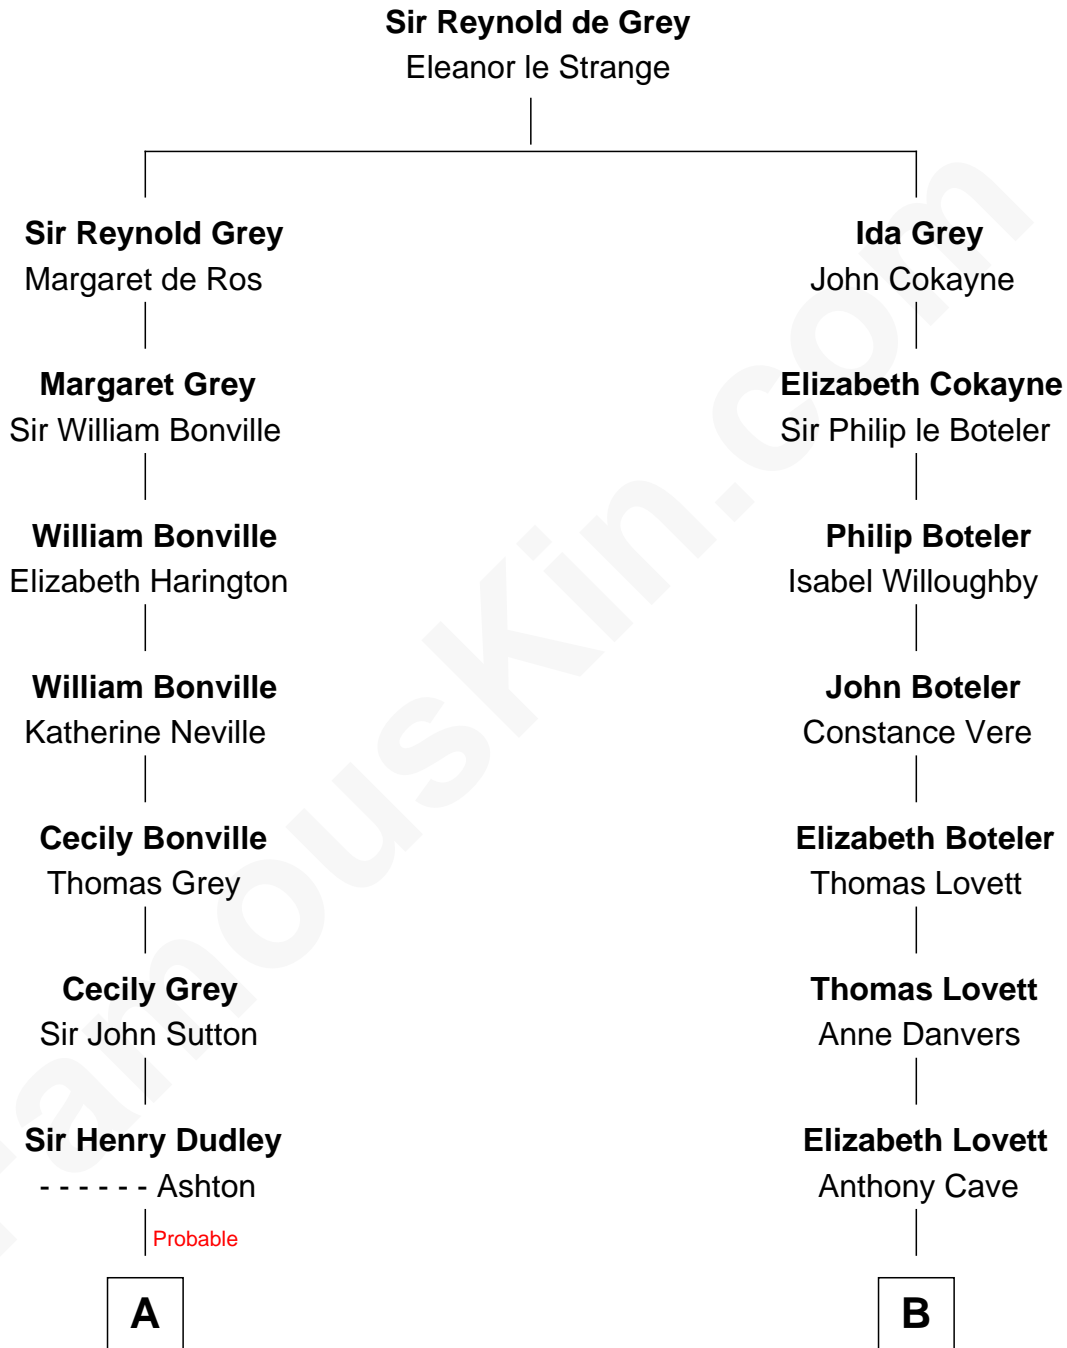

FamousKin.com Relationship Chart of

Alan Shepard

Mercury and Apollo Astronaut

16th cousin 2 times removed of

Joseph Wharton

Founder of the Wharton School of Business

C

—
Alan Bartlett Shepard
Pauline Renza Emerson

—
Alan Shepard
Mercury and Apollo Astronaut

FamousKin.com