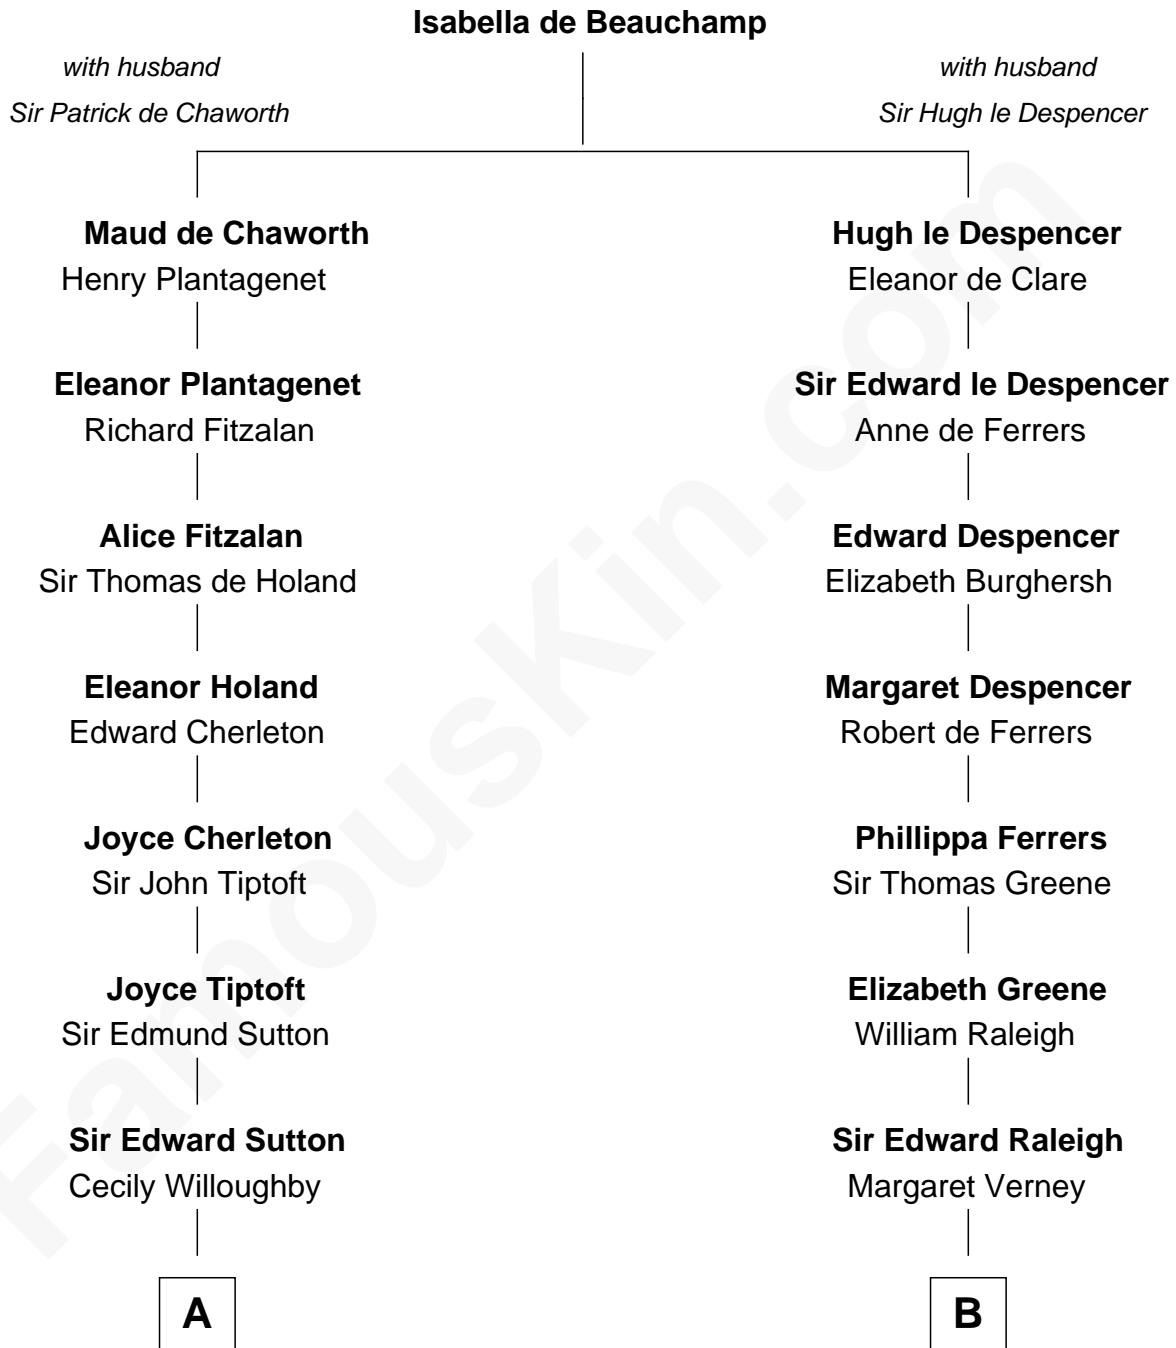

## Relationship Chart of

### Alan Shepard

*Mercury and Apollo Astronaut*

18th cousin 2 times removed of

### Joseph Wharton

*Founder of the Wharton School of Business*

**C**

**Thomas Bradbury Bartlett**  
Victoria Elizabeth Williams Cilley

**Annie Elizabeth Bartlett**  
Frederick Johnson Shepard

**Alan Bartlett Shepard**  
Pauline Renza Emerson