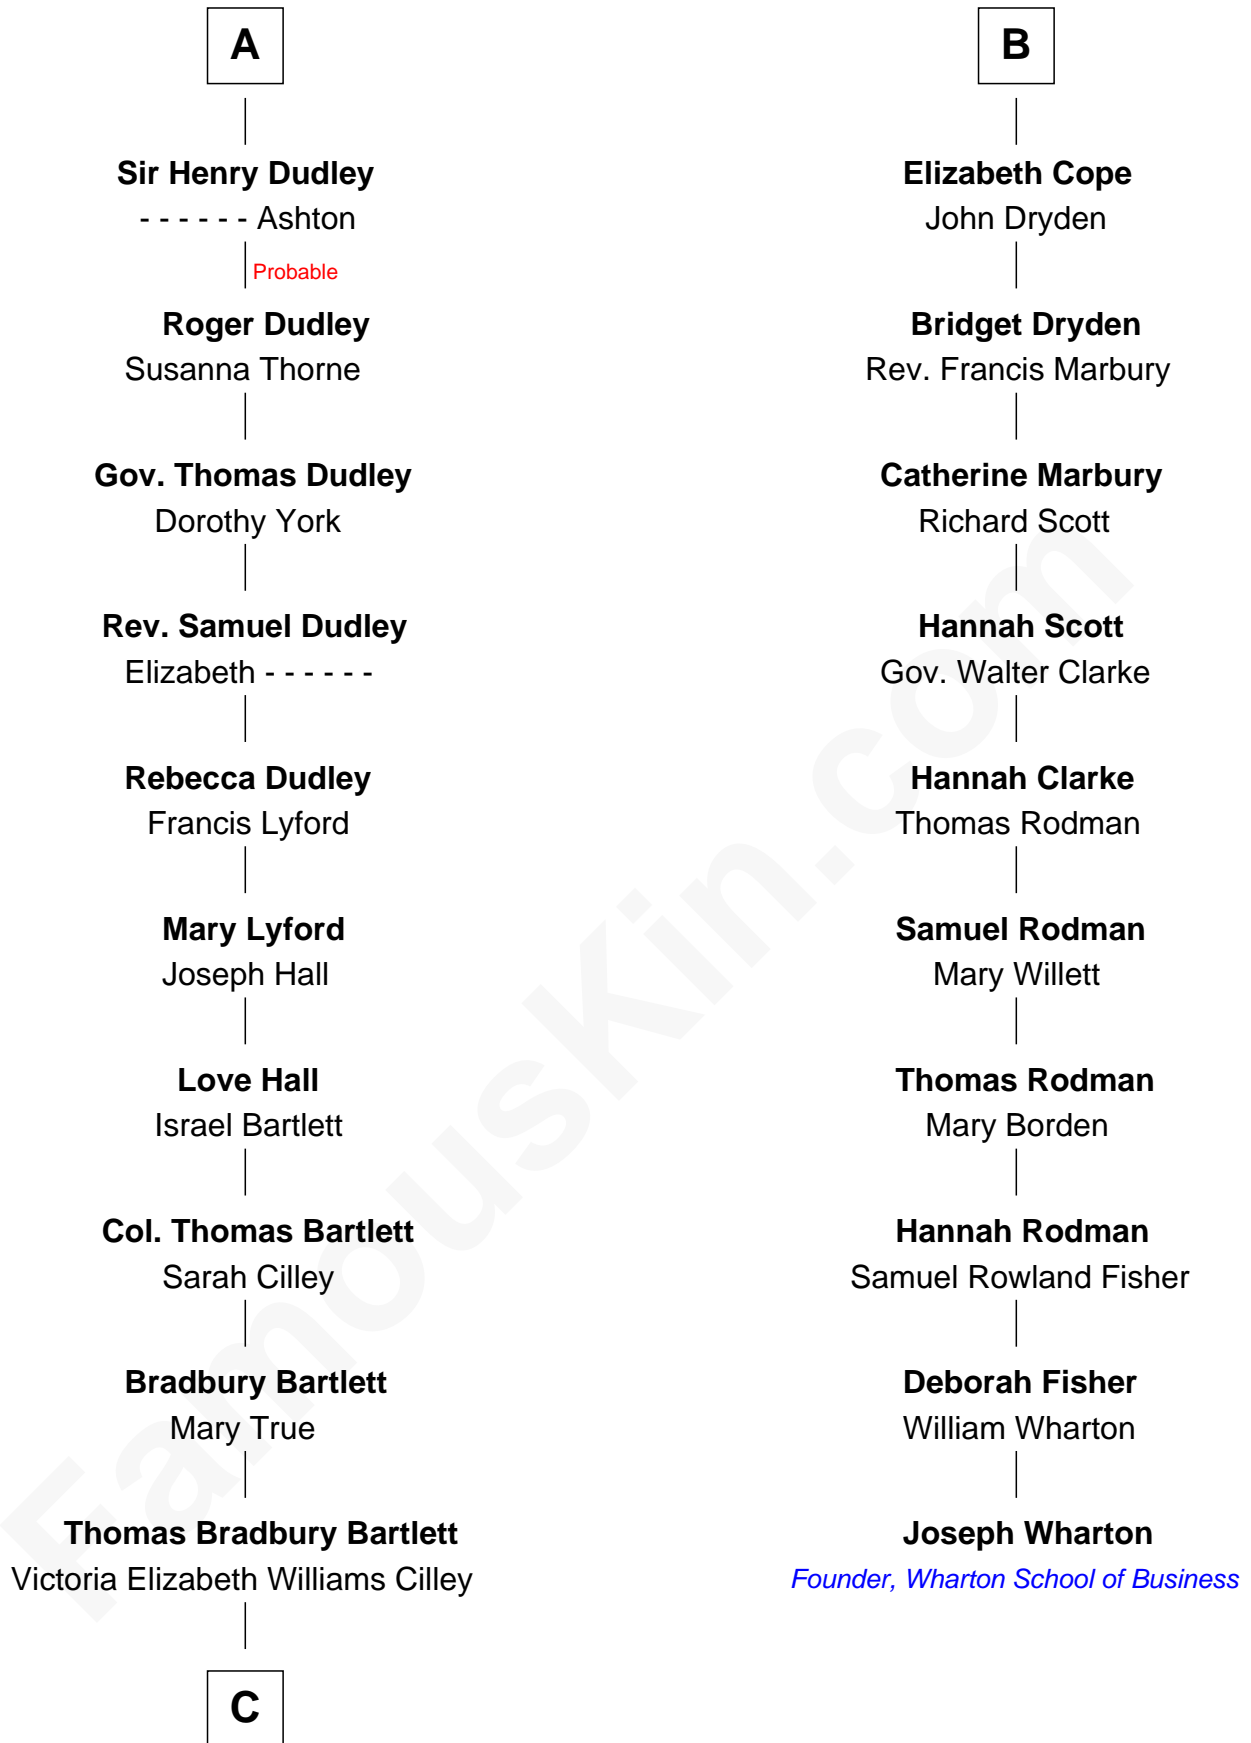

## Relationship Chart of

### Alan Shepard

*Mercury and Apollo Astronaut*

16th cousin 3 times removed of

### Joseph Wharton

*Founder of the Wharton School of Business*

**C**

—  
**Annie Elizabeth Bartlett**  
Frederick Johnson Shepard

—  
**Alan Bartlett Shepard**  
Pauline Renza Emerson

—  
**Alan Shepard**  
*Mercury and Apollo Astronaut*