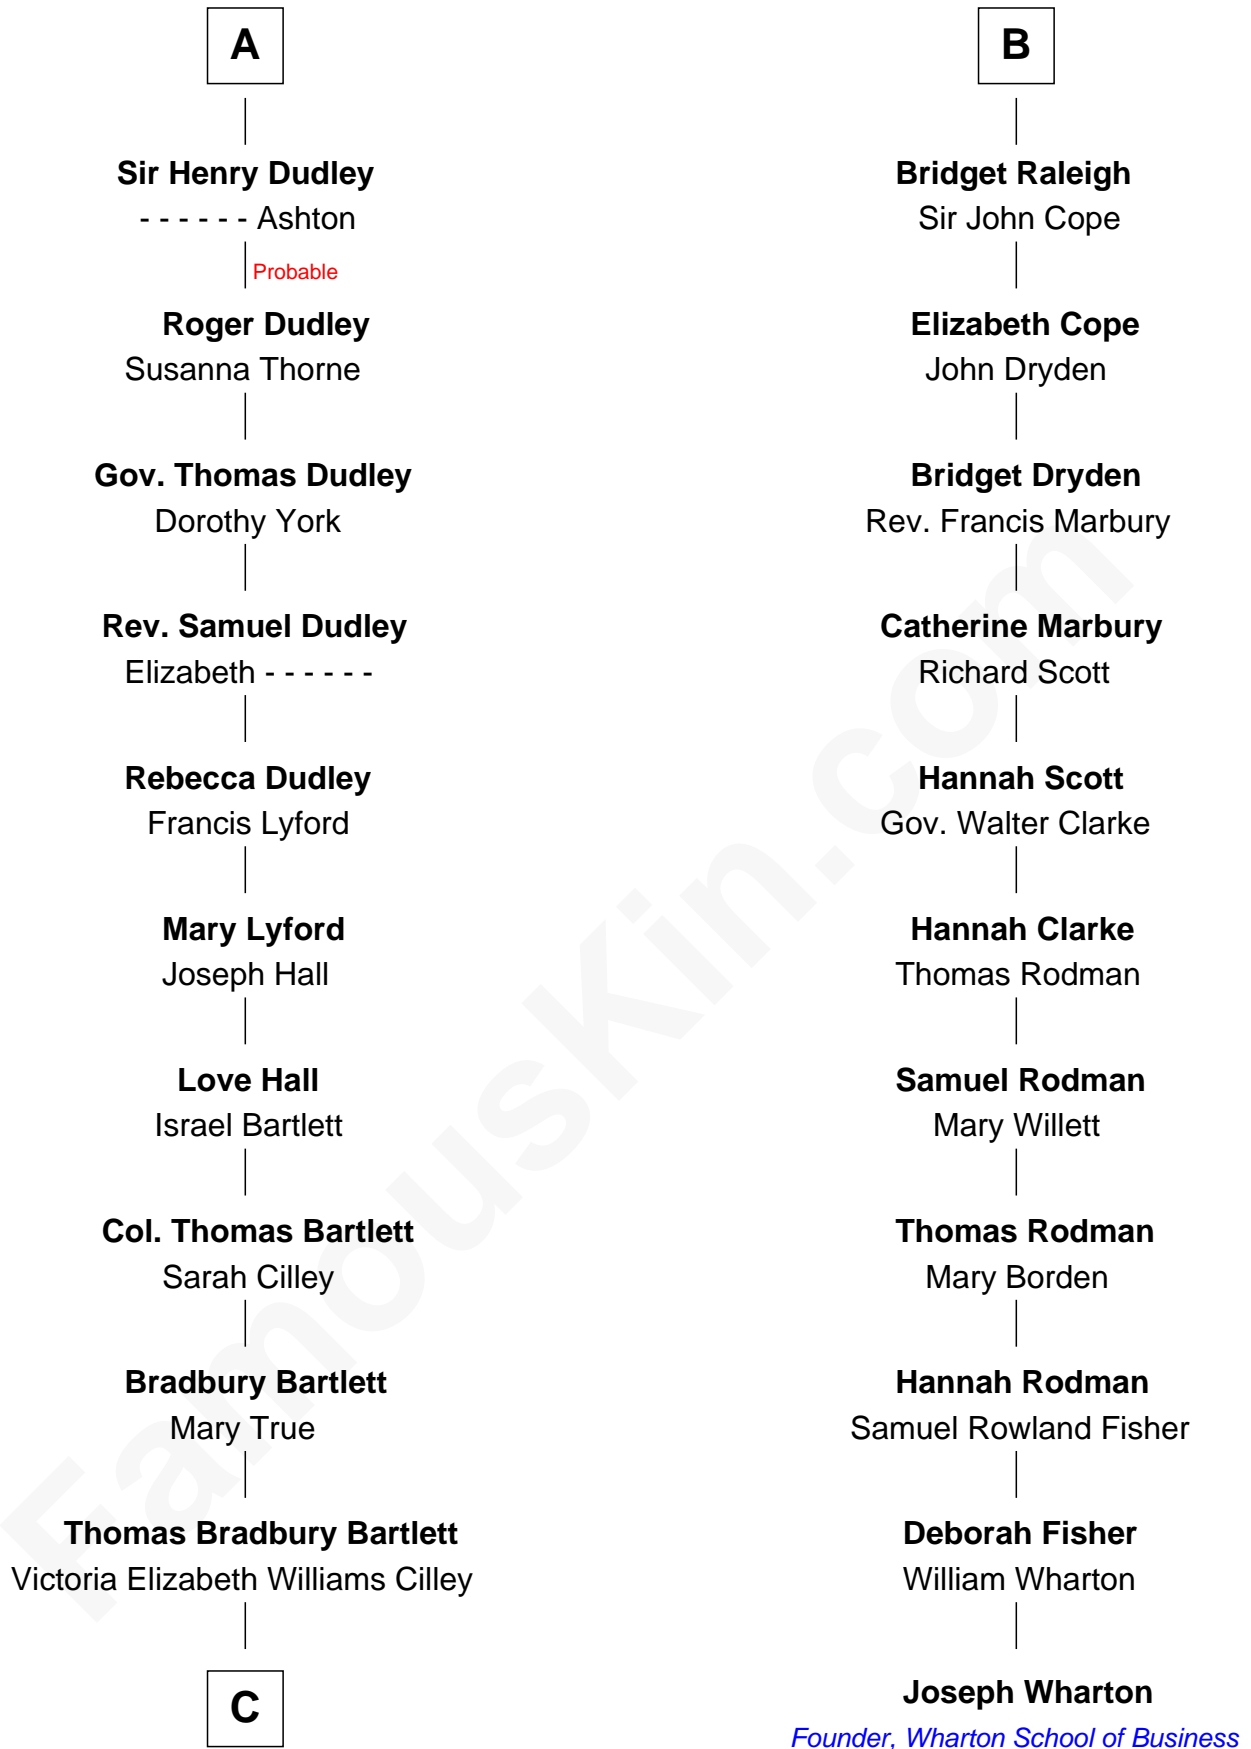

FamousKin.com

Relationship Chart of

Alan Shepard

Mercury and Apollo Astronaut

17th cousin 2 times removed of

Joseph Wharton

Founder of the Wharton School of Business

Edmund Fitzalan

Alice de Warenne

C

—
Annie Elizabeth Bartlett
Frederick Johnson Shepard

—
Alan Bartlett Shepard
Pauline Renza Emerson

—
Alan Shepard
Mercury and Apollo Astronaut

FamousKin.com