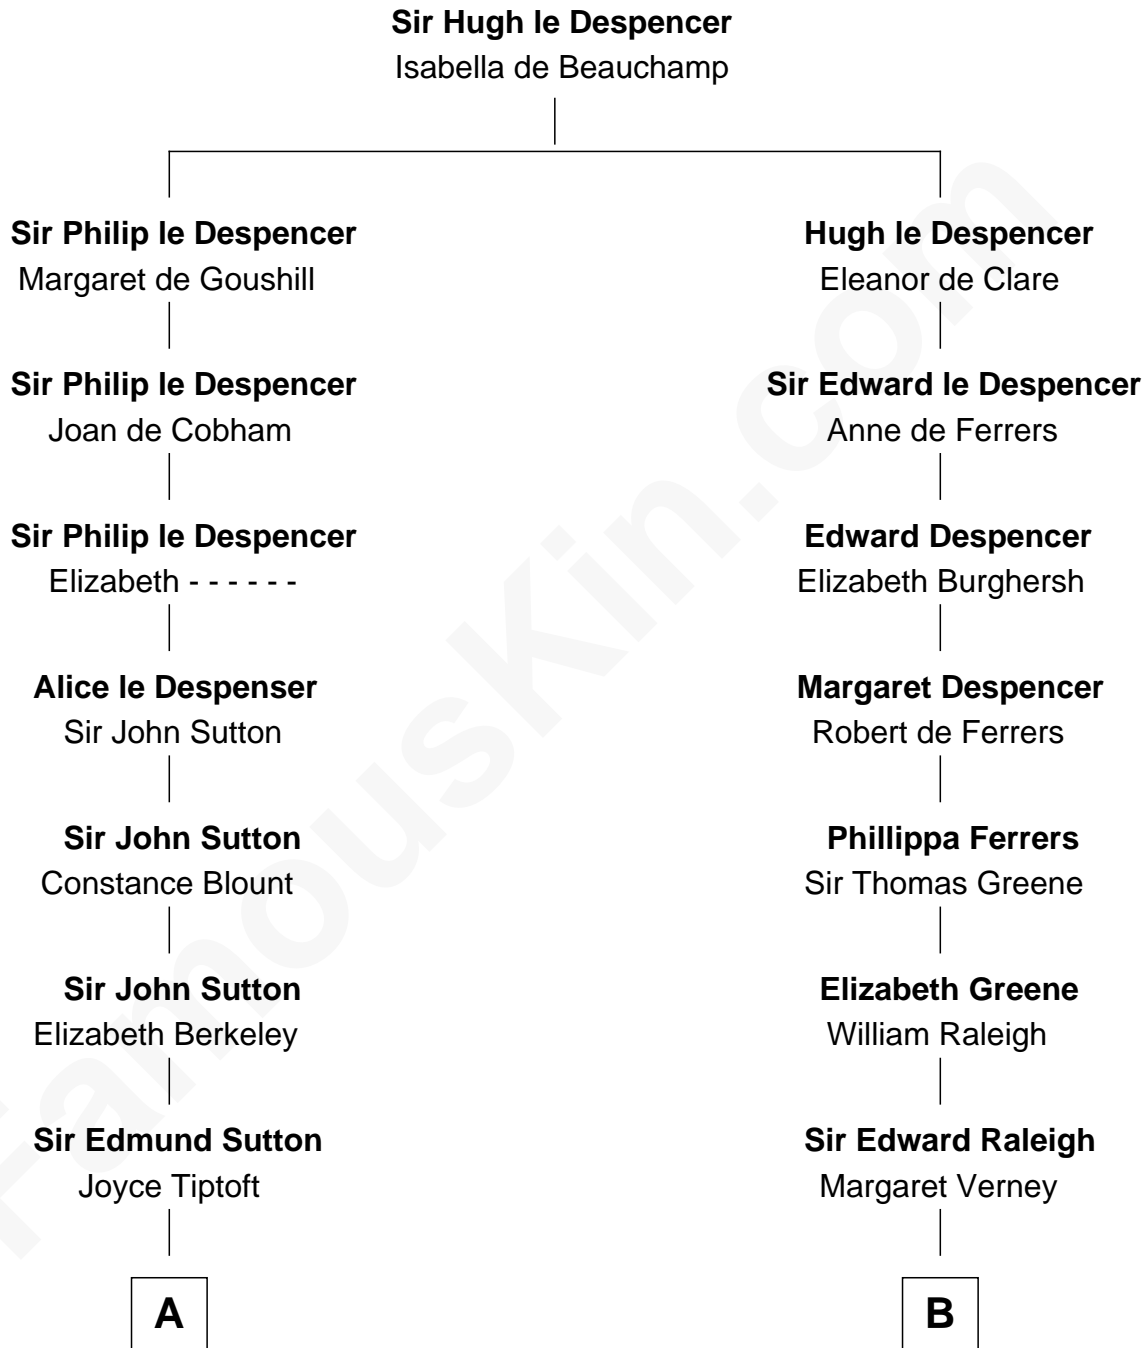

FamousKin.com

Relationship Chart of

Alan Shepard

Mercury and Apollo Astronaut

18th cousin 3 times removed of

Joseph Wharton

Founder of the Wharton School of Business

C

Bradbury Bartlett

Mary True

Thomas Bradbury Bartlett

Victoria Elizabeth Williams Cilley

Annie Elizabeth Bartlett

Frederick Johnson Shepard

Alan Bartlett Shepard

Pauline Renza Emerson

Alan Shepard

Mercury and Apollo Astronaut

D

Deborah Fisher

William Wharton

Joseph Wharton

Founder, Wharton School of Business

FamousKin.com