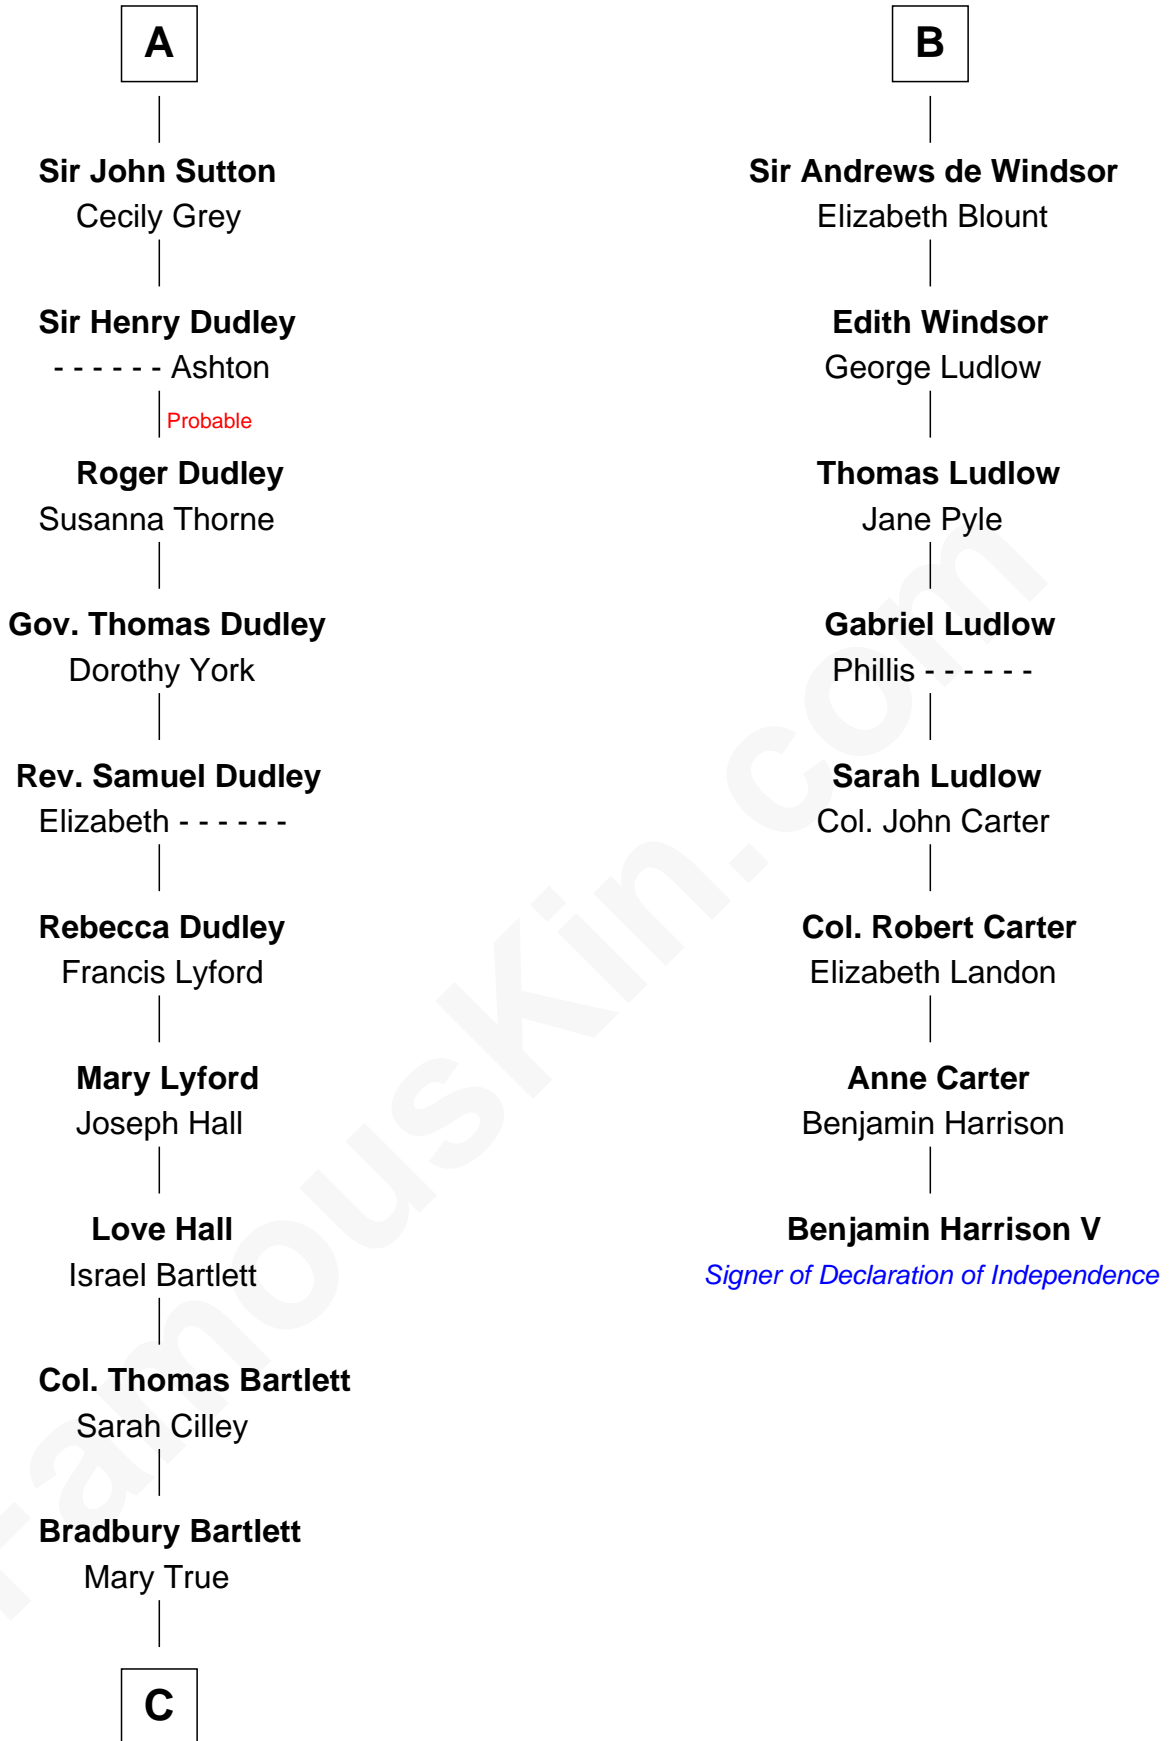

## Relationship Chart of

### Alan Shepard

*Mercury and Apollo Astronaut*

14th cousin 6 times removed of

### Benjamin Harrison V

*Signer of the Declaration of Independence*

**C**

—  
**Thomas Bradbury Bartlett**  
Victoria Elizabeth Williams Cilley

—  
**Annie Elizabeth Bartlett**  
Frederick Johnson Shepard