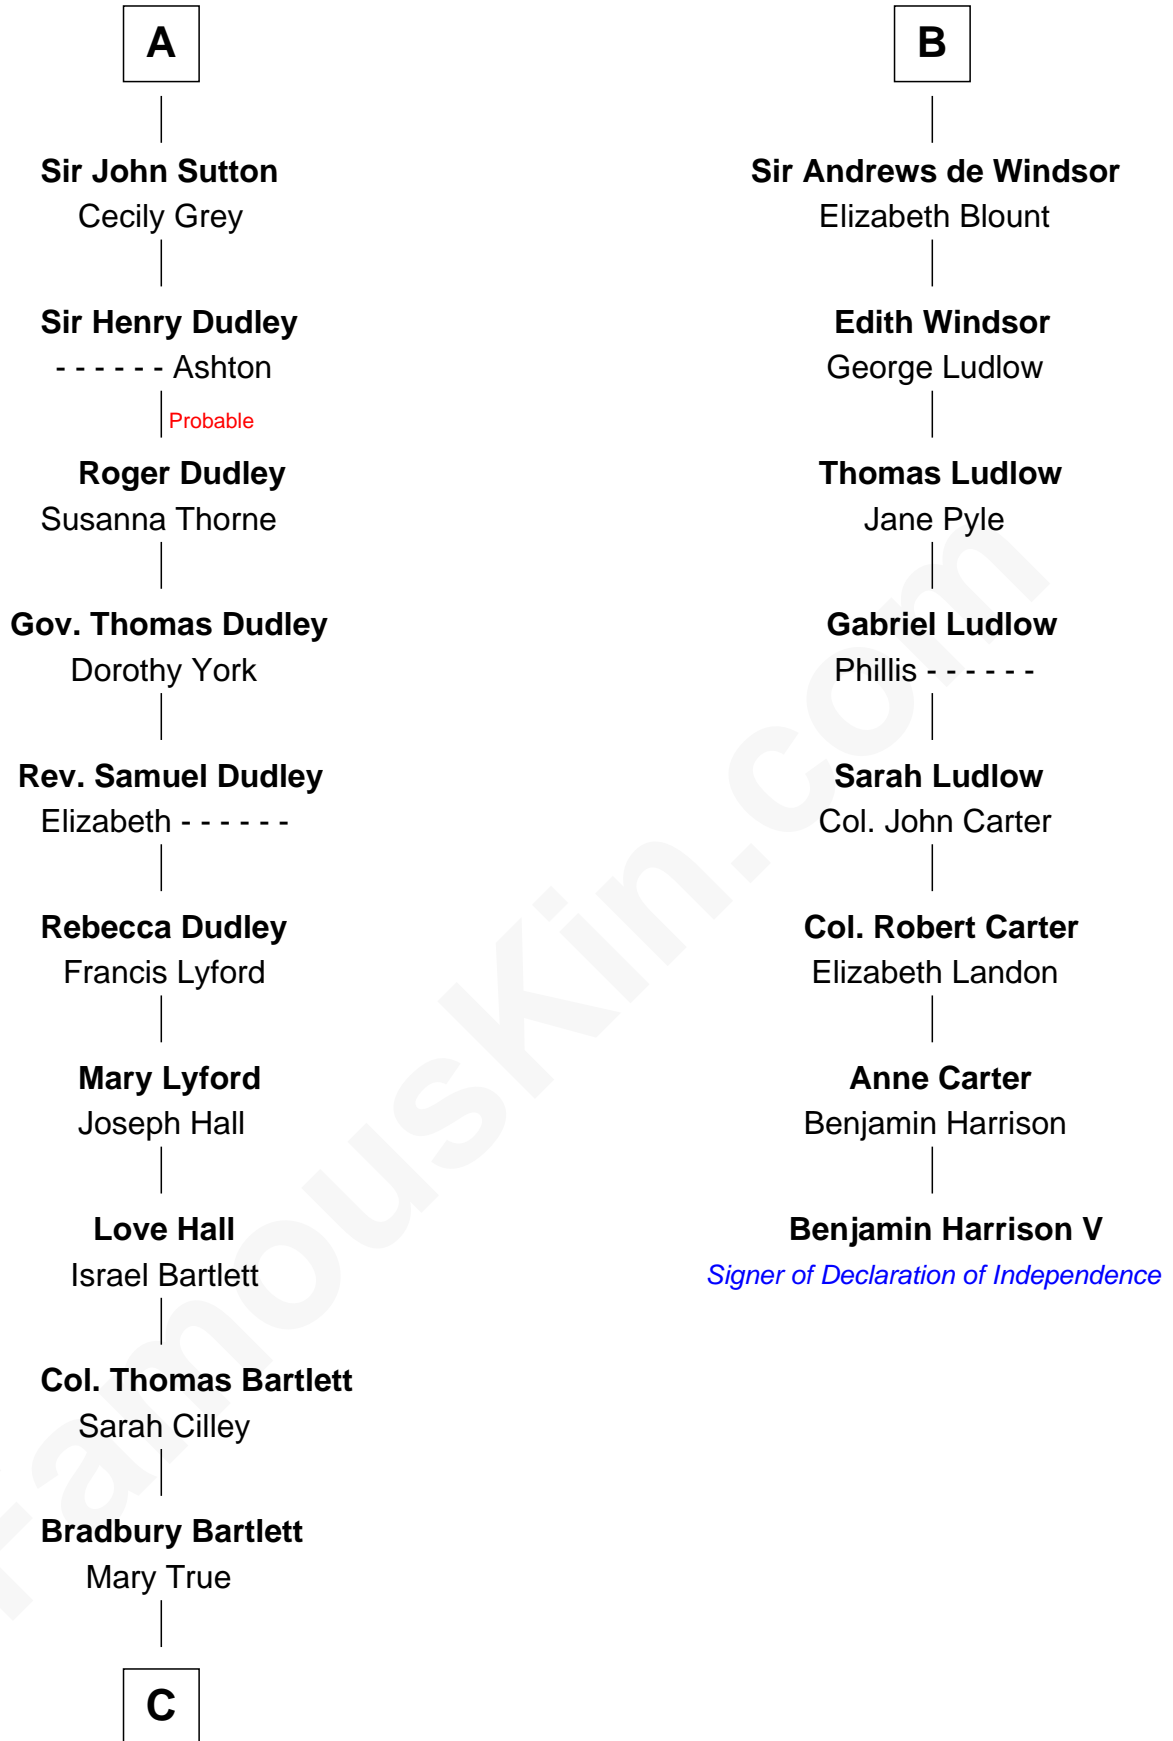

FamousKin.com

Relationship Chart of

Alan Shepard

Mercury and Apollo Astronaut

14th cousin 6 times removed of

Benjamin Harrison V

Signer of the Declaration of Independence

C

—
Thomas Bradbury Bartlett
Victoria Elizabeth Williams Cilley

—
Annie Elizabeth Bartlett
Frederick Johnson Shepard

—
Alan Bartlett Shepard
Pauline Renza Emerson

—
Alan Shepard
Mercury and Apollo Astronaut