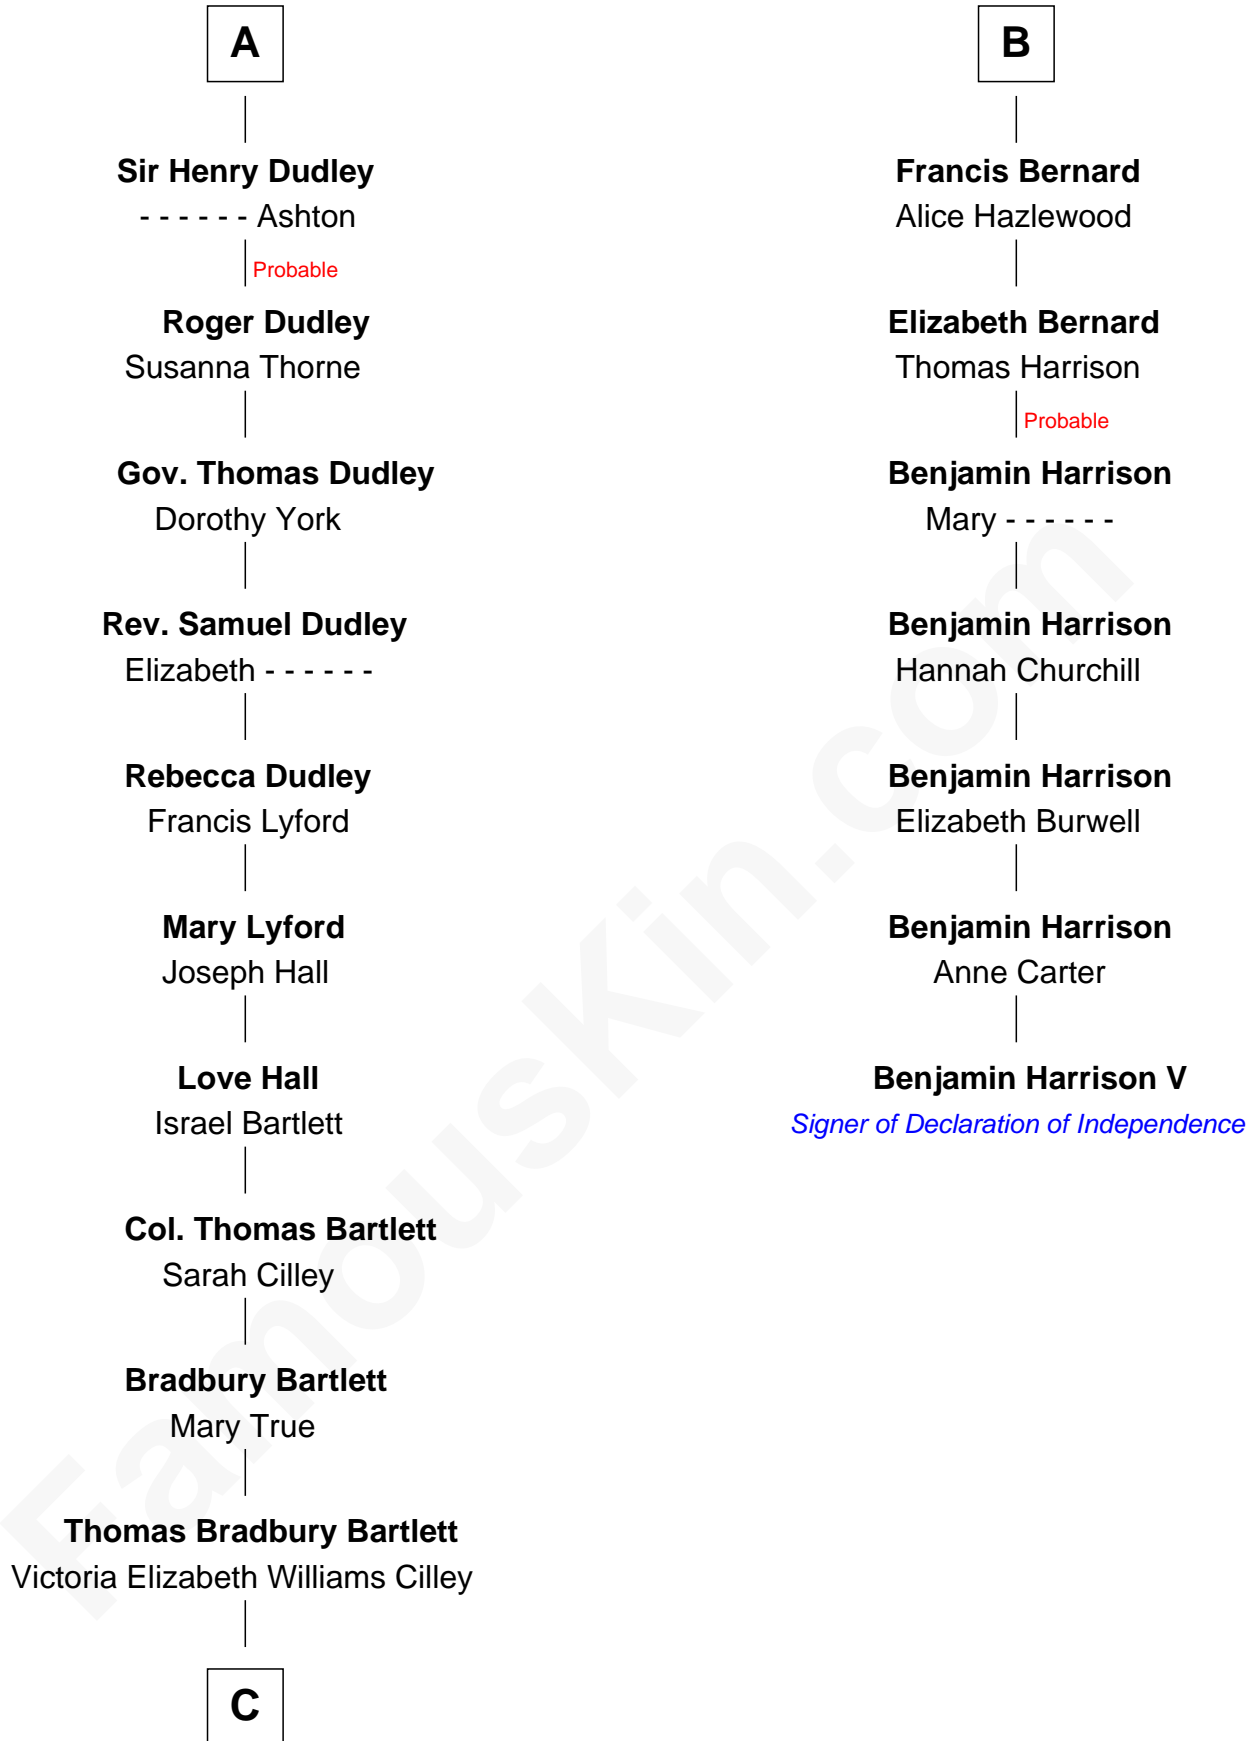

FamousKin.com

Relationship Chart of

Alan Shepard

Mercury and Apollo Astronaut

13th cousin 6 times removed of

Benjamin Harrison V

Signer of the Declaration of Independence

C

—
Annie Elizabeth Bartlett
Frederick Johnson Shepard

—
Alan Bartlett Shepard
Pauline Renza Emerson

—
Alan Shepard
Mercury and Apollo Astronaut

FamousKin.com