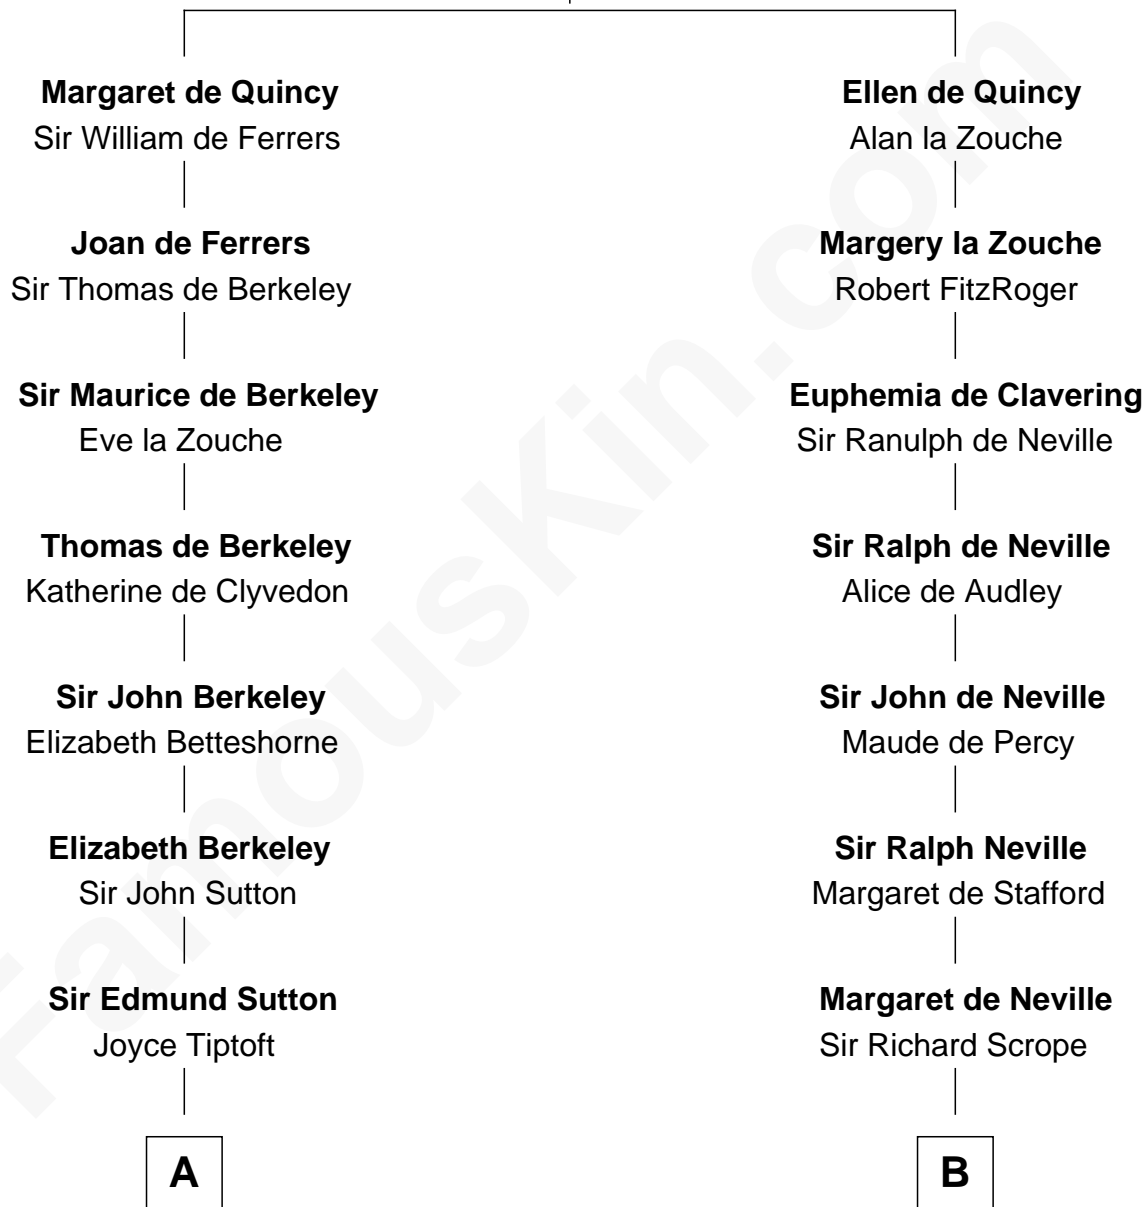

## Relationship Chart of

### Alan Shepard

*Mercury and Apollo Astronaut*

17th cousin 4 times removed of

### Benjamin Harrison V

*Signer of the Declaration of Independence*

**Sir Roger de Quincy**

Helen of Galloway

**C**

—  
**Bradbury Bartlett**

Mary True

—  
**Thomas Bradbury Bartlett**