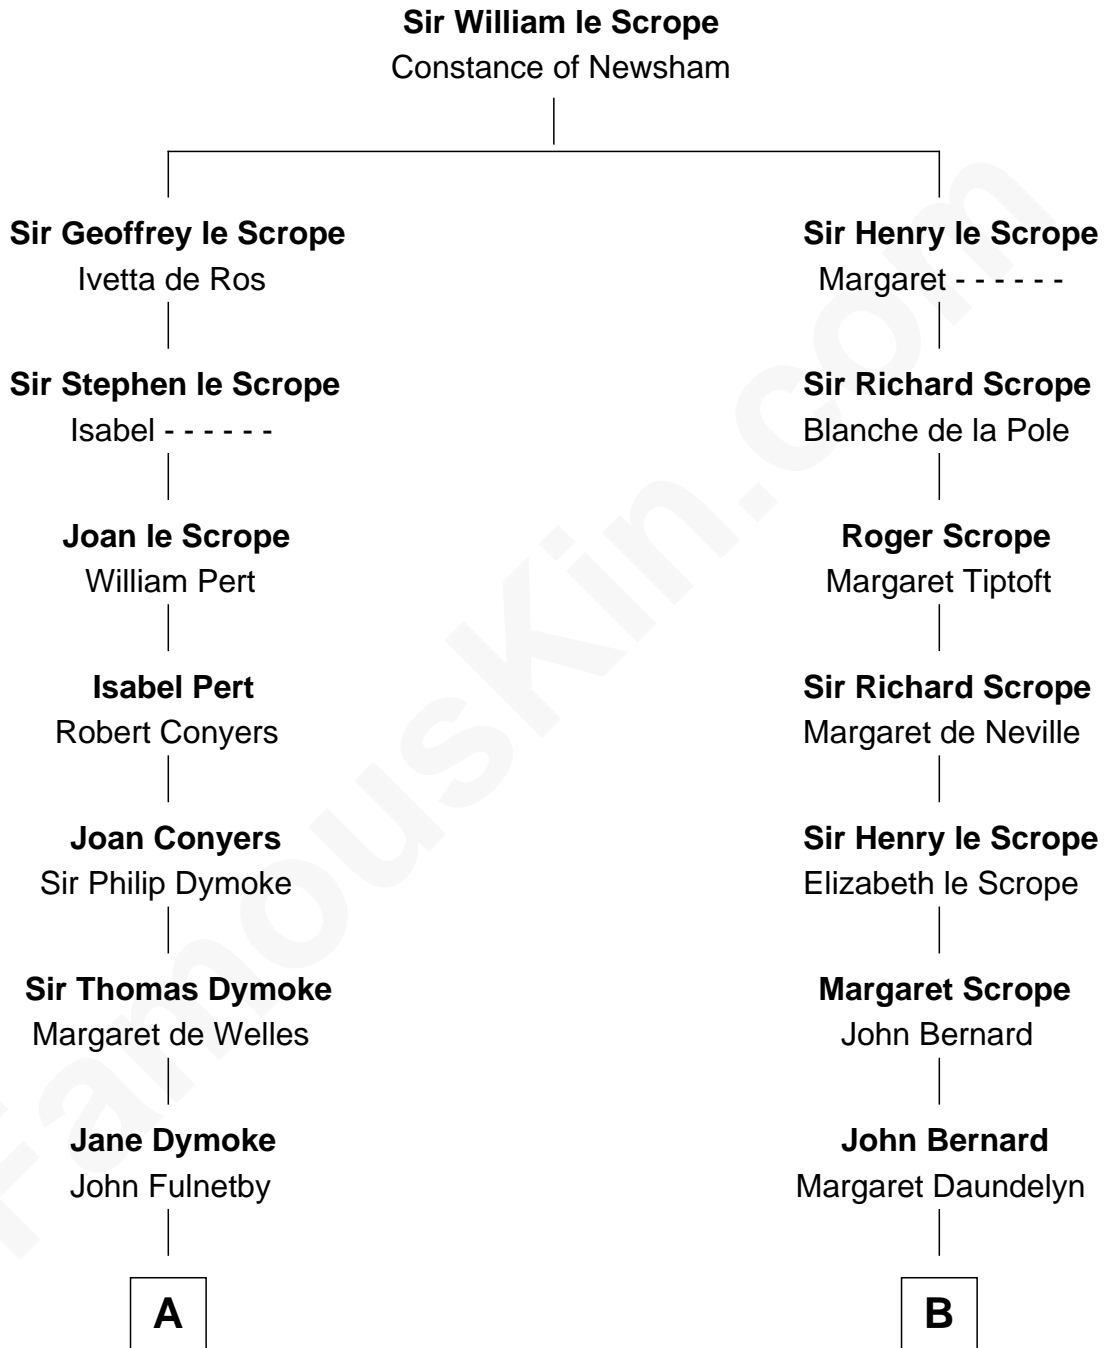

FamousKin.com

Relationship Chart of

Alan Shepard

Mercury and Apollo Astronaut

14th cousin 7 times removed of

Benjamin Harrison V

Signer of the Declaration of Independence

C

—
Bradbury Bartlett

Mary True

—
Thomas Bradbury Bartlett

Victoria Elizabeth Williams Cilley

—
Annie Elizabeth Bartlett

Frederick Johnson Shepard

—
Alan Bartlett Shepard

Pauline Renza Emerson

—
Alan Shepard

Mercury and Apollo Astronaut

FamousKin.com