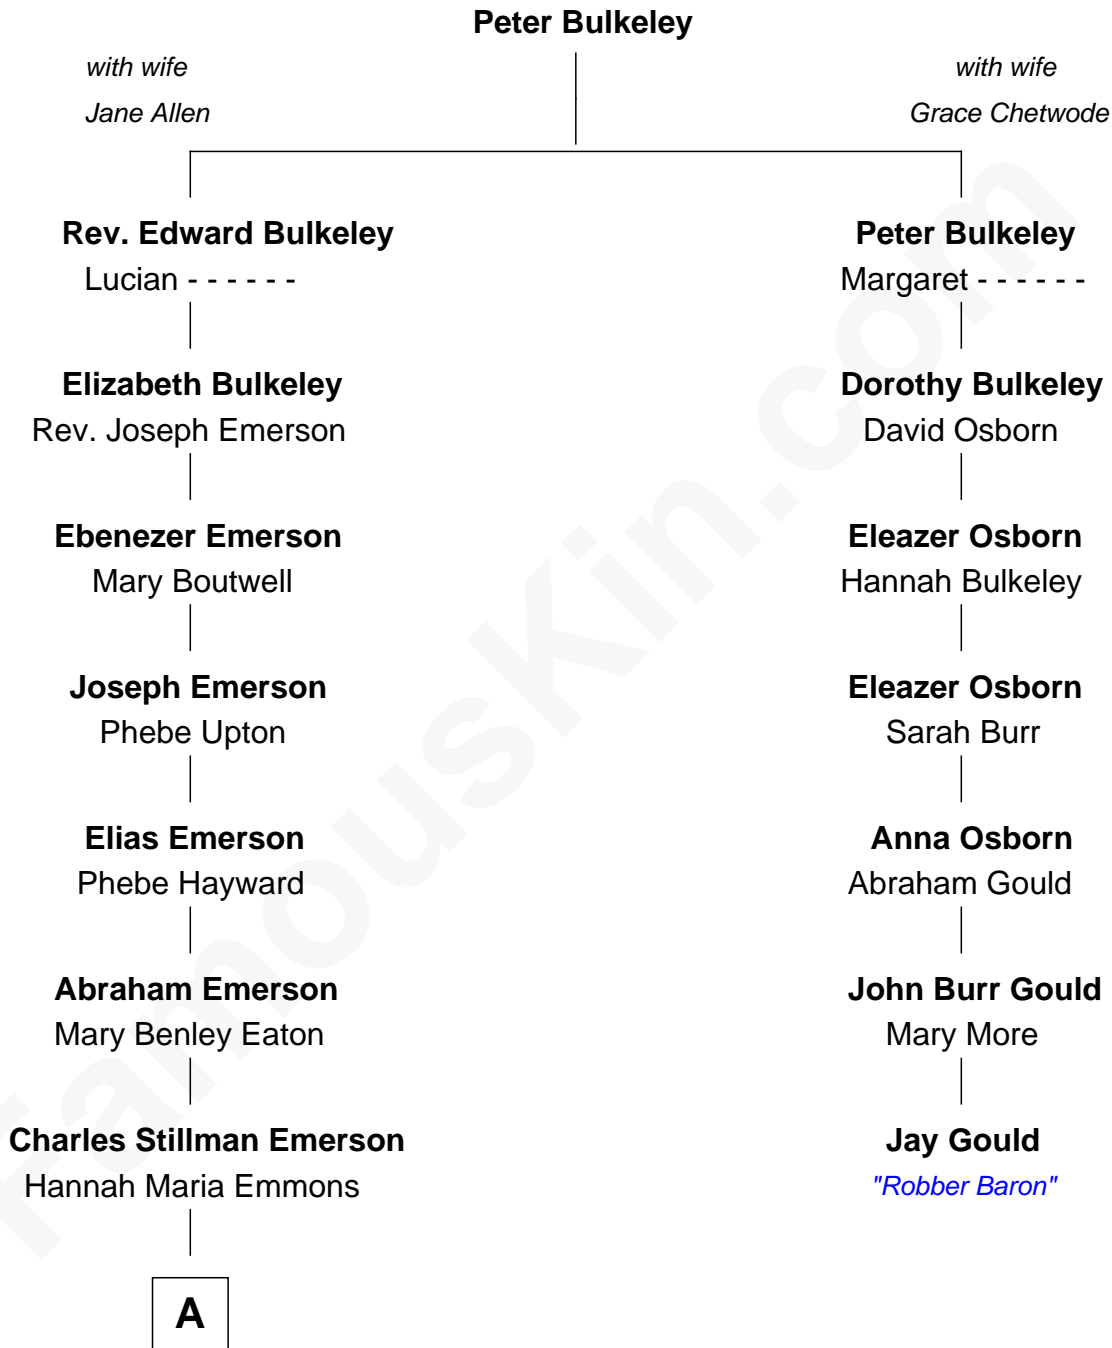

FamousKin.com

Relationship Chart of

Alan Shepard

Mercury and Apollo Astronaut

6th cousin 3 times removed of

Jay Gould

American Railroad "Robber Baron"

A

Charles Stillman Emerson

Belle Winslow

Pauline Renza Emerson

Alan Bartlett Shepard

Alan Shepard

Mercury and Apollo Astronaut

FamousKin.com