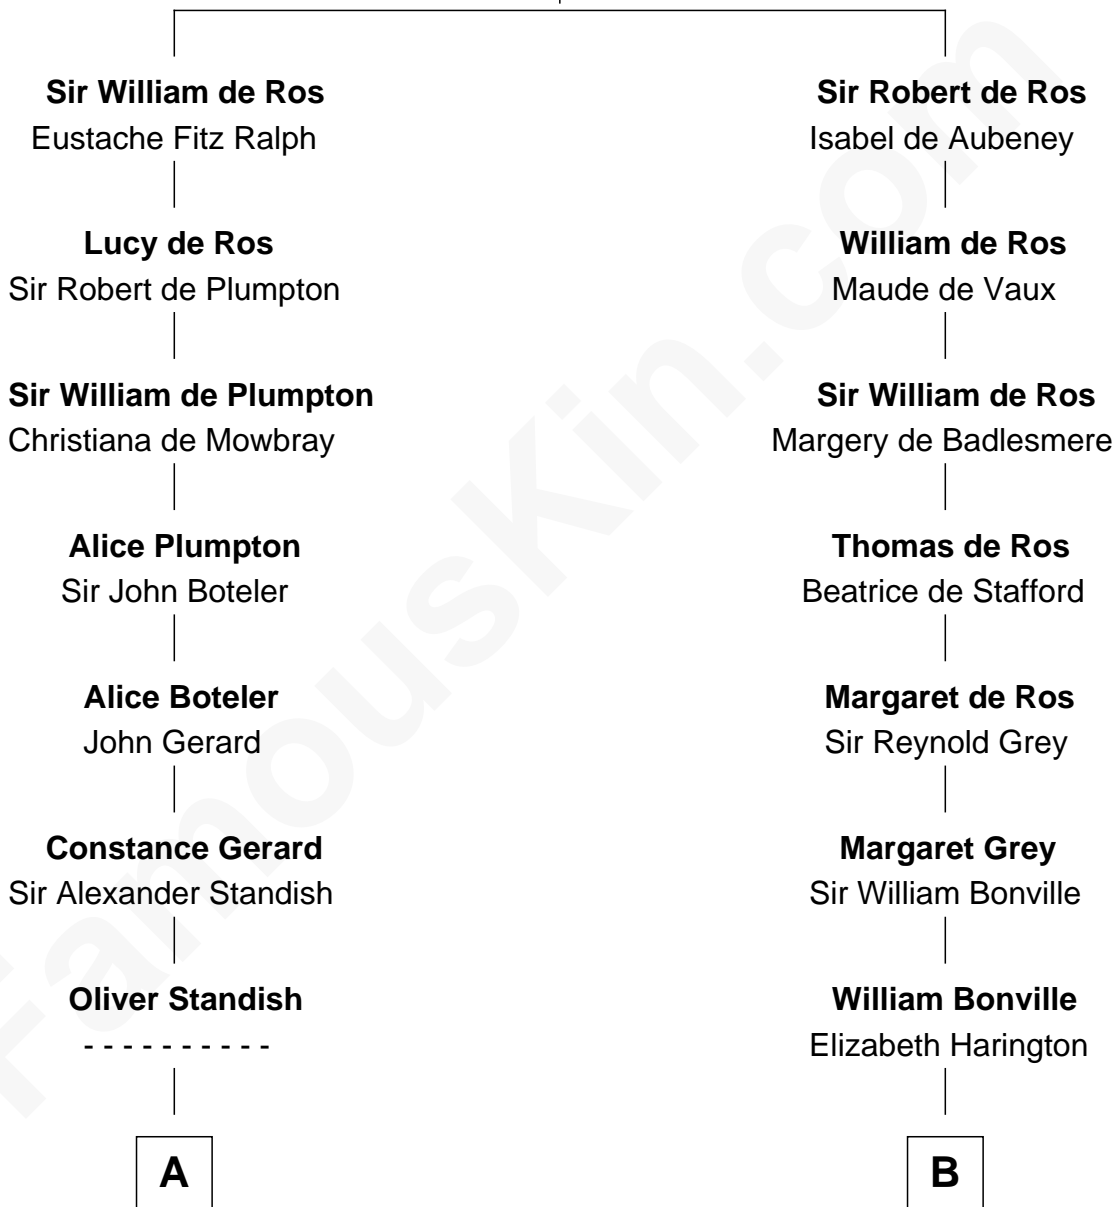

FamousKin.com

Relationship Chart of

Alan Shepard

Mercury and Apollo Astronaut

20th cousin 1 time removed of

William Marsh Rice
Founder of Rice University

Sir William de Ros
Lucy FitzPiers

C

Alan Shepard

Mercury and Apollo Astronaut

D

Hannah Holbrook

Urban Bates

Sarah Bates

David Rice

David Rice