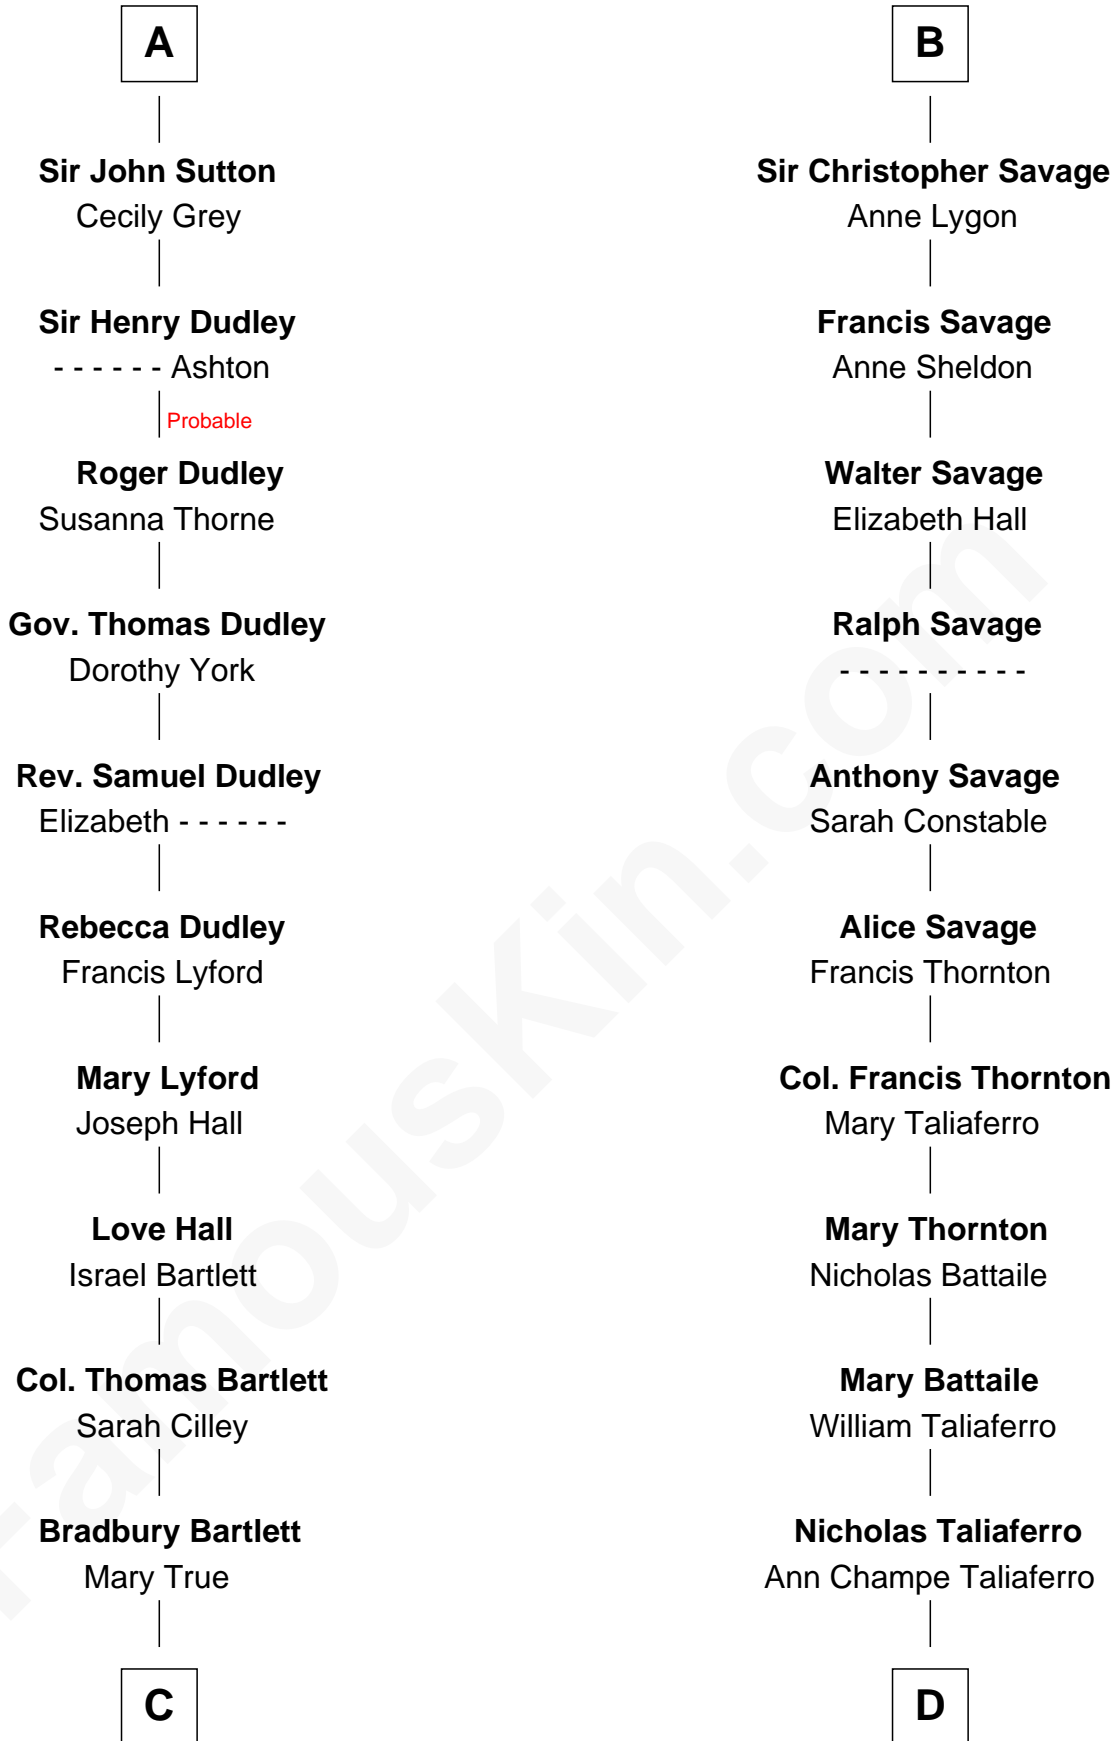

FamousKin.com Relationship Chart of

Alan Shepard

Mercury and Apollo Astronaut

20th cousin of

General George C. Marshall

Author of "The Marshall Plan"

C

Thomas Bradbury Bartlett
Victoria Elizabeth Williams Cilley

Annie Elizabeth Bartlett
Frederick Johnson Shepard

Alan Bartlett Shepard
Pauline Renza Emerson

Alan Shepard
Mercury and Apollo Astronaut

D

Matilda Battaile Taliaferro
Martin Marshall

William Champe Marshall
Susan Myers