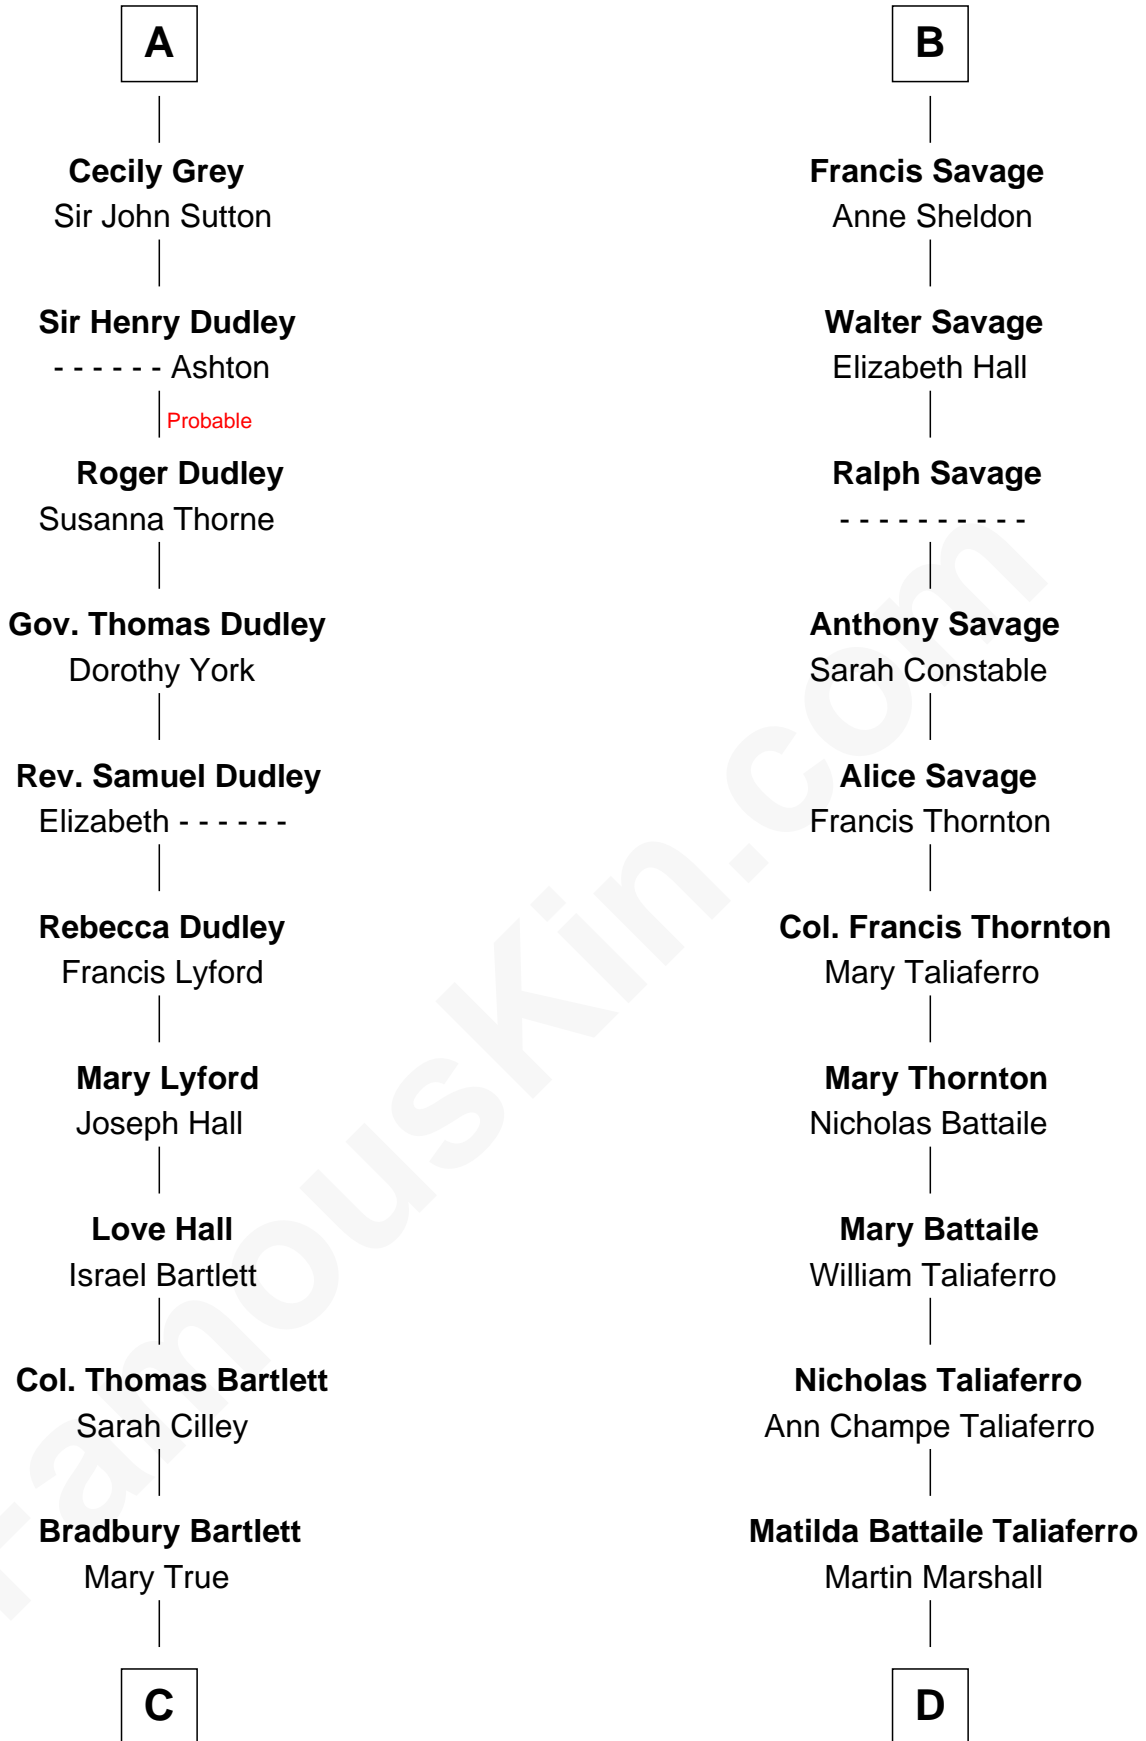

FamousKin.com

Relationship Chart of

Alan Shepard

Mercury and Apollo Astronaut

19th cousin 1 time removed of

General George C. Marshall

Author of "The Marshall Plan"

Bartholomew de Badlesmere

Elizabeth de Badlesmere

Sir William de Bohun

Elizabeth de Bohun

Sir Richard Fitzalan

Elizabeth Fitzalan

Sir Robert Goushill

Joan Goushill

Sir Thomas Stanley

Katherine Stanley

Sir John Savage

Sir Christopher Savage

Anne Stanley

Sir Christopher Savage

Anne Lygon

B

C

Thomas Bradbury Bartlett
Victoria Elizabeth Williams Cilley

Annie Elizabeth Bartlett
Frederick Johnson Shepard

Alan Bartlett Shepard
Pauline Renza Emerson

Alan Shepard
Mercury and Apollo Astronaut

D

William Champe Marshall
Susan Myers