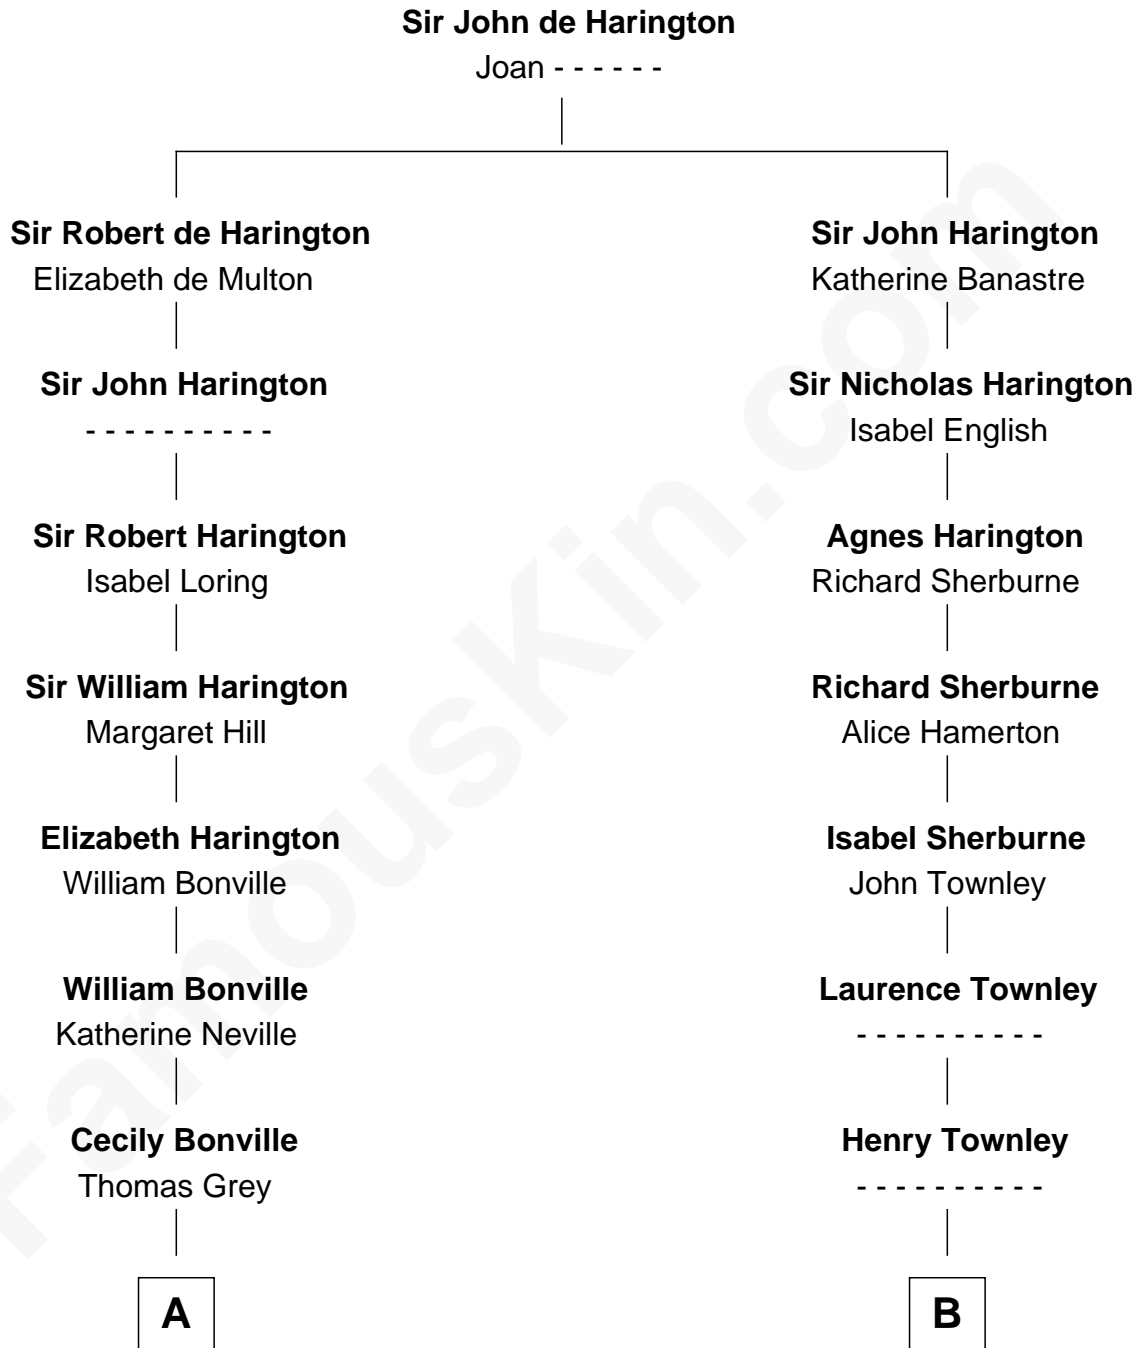

FamousKin.com

Relationship Chart of

Alan Shepard

Mercury and Apollo Astronaut

19th cousin 1 time removed of

General George C. Marshall

Author of "The Marshall Plan"

C

Thomas Bradbury Bartlett
Victoria Elizabeth Williams Cilley

Annie Elizabeth Bartlett
Frederick Johnson Shepard

Alan Bartlett Shepard
Pauline Renza Emerson

Alan Shepard
Mercury and Apollo Astronaut

D

William Champe Marshall
Susan Myers