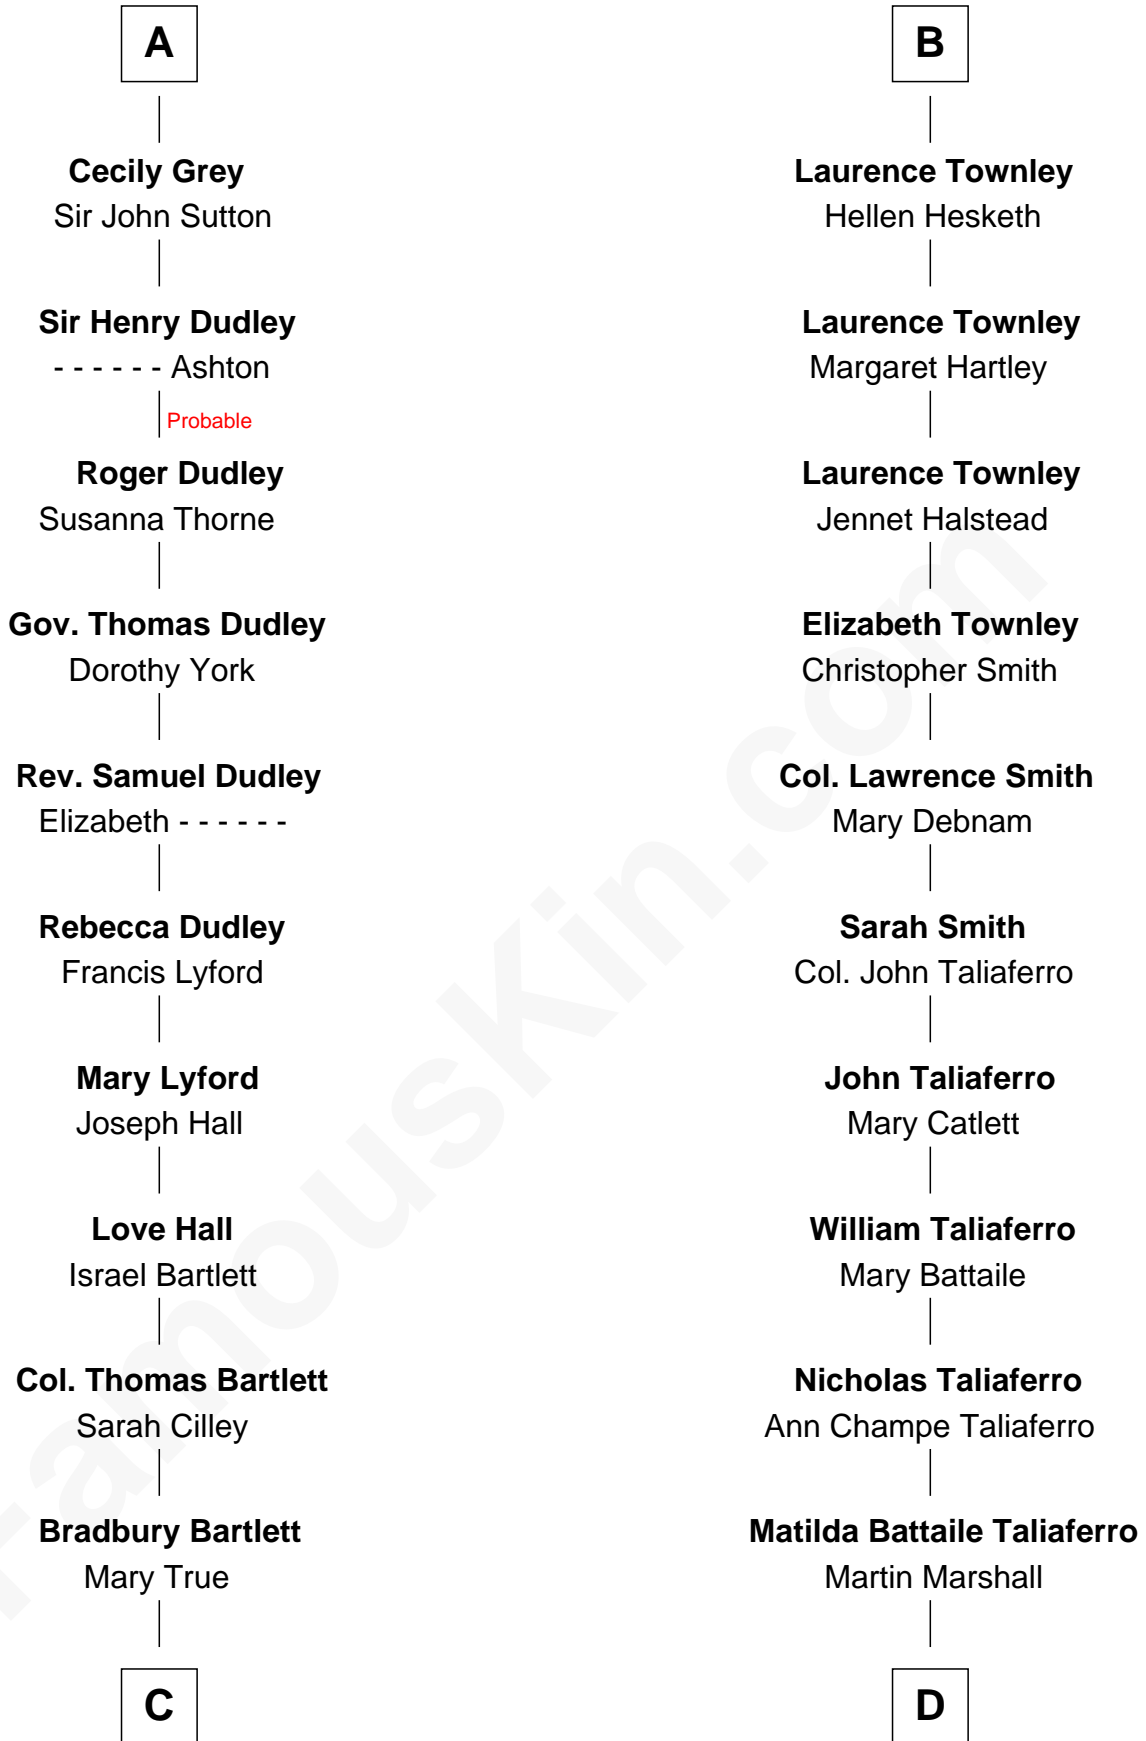

FamousKin.com

Relationship Chart of

Alan Shepard

Mercury and Apollo Astronaut

19th cousin 1 time removed of

General George C. Marshall

Author of "The Marshall Plan"

C

Thomas Bradbury Bartlett
Victoria Elizabeth Williams Cilley

Annie Elizabeth Bartlett
Frederick Johnson Shepard

Alan Bartlett Shepard
Pauline Renza Emerson

Alan Shepard
Mercury and Apollo Astronaut

D

William Champe Marshall
Susan Myers

George Catlett Marshall
Laura Emily Bradford

General George C. Marshall
U.S. Army - World War II

FamousKin.com