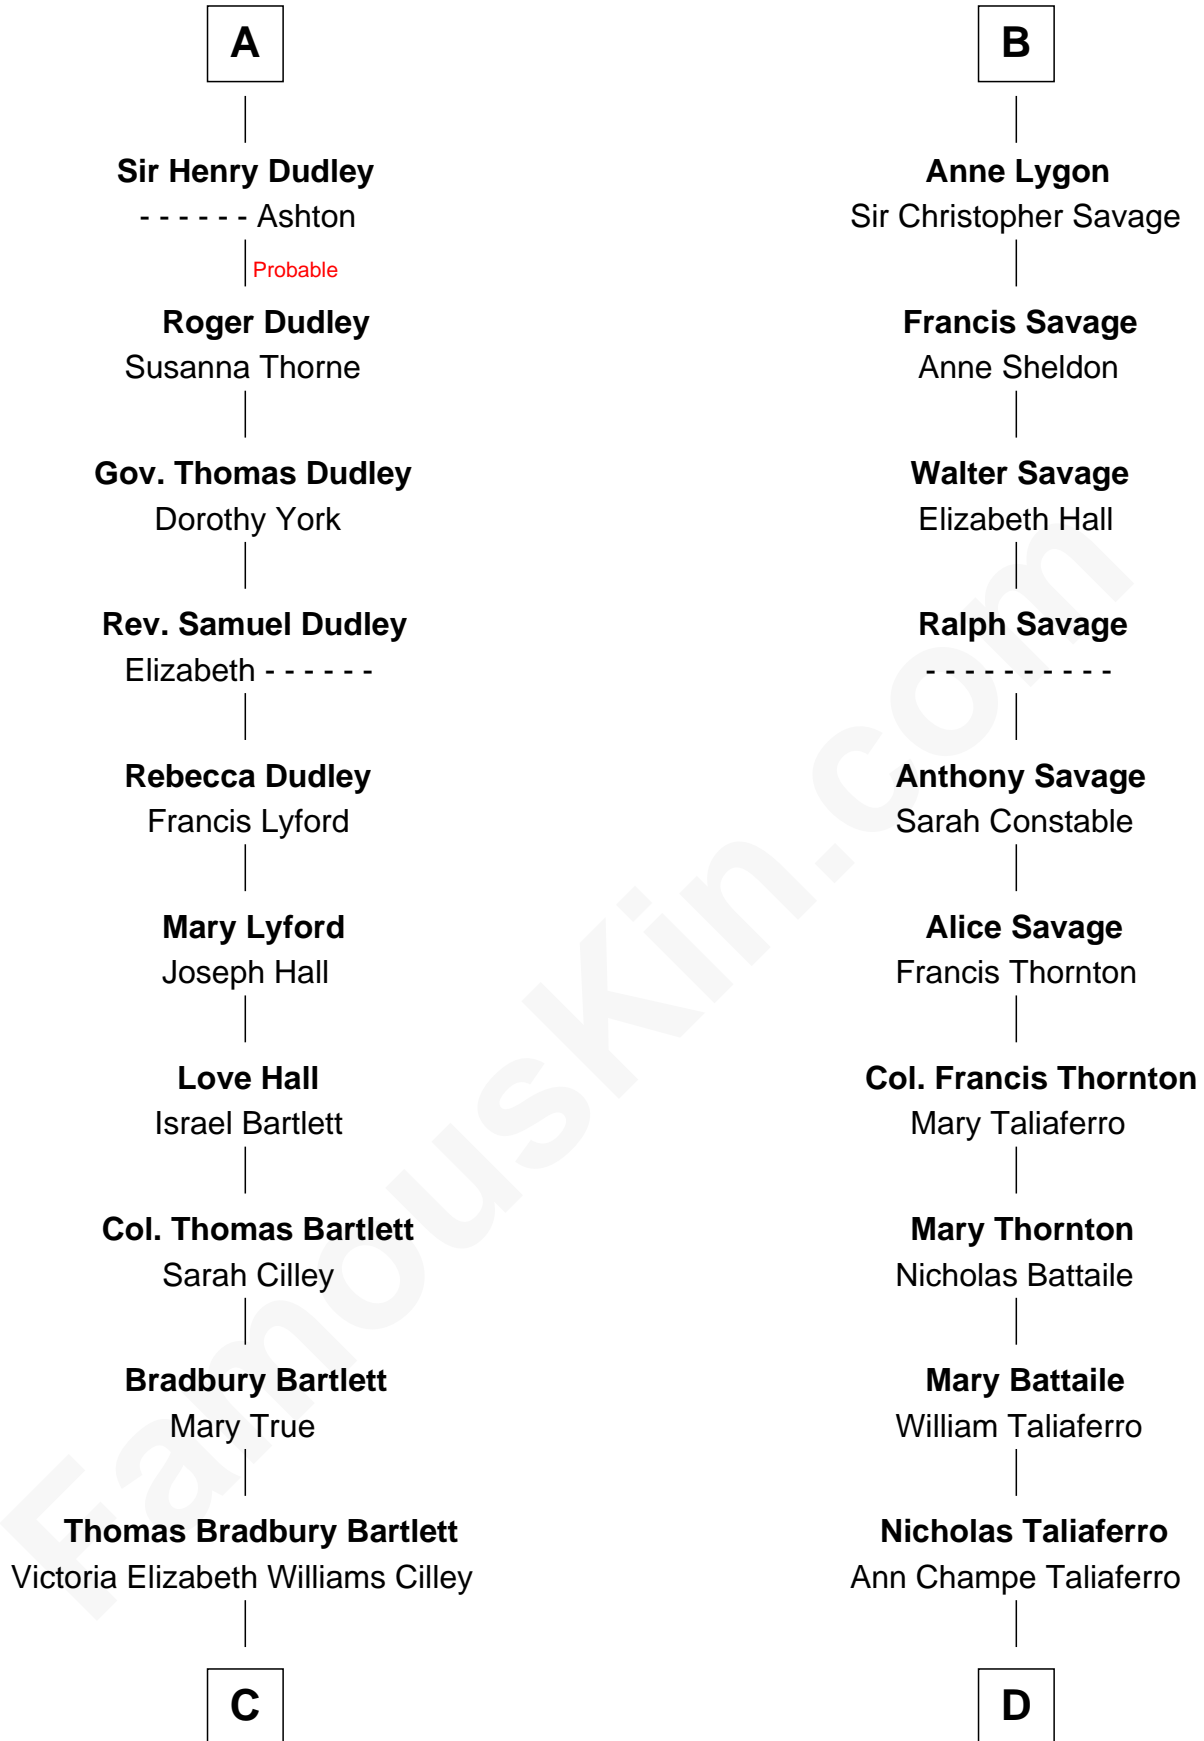

## Relationship Chart of

### Alan Shepard

*Mercury and Apollo Astronaut*

19th cousin 1 time removed of

### General George C. Marshall

*Author of "The Marshall Plan"*

**C**

**Annie Elizabeth Bartlett**  
Frederick Johnson Shepard

**Alan Bartlett Shepard**  
Pauline Renza Emerson

**Alan Shepard**  
*Mercury and Apollo Astronaut*