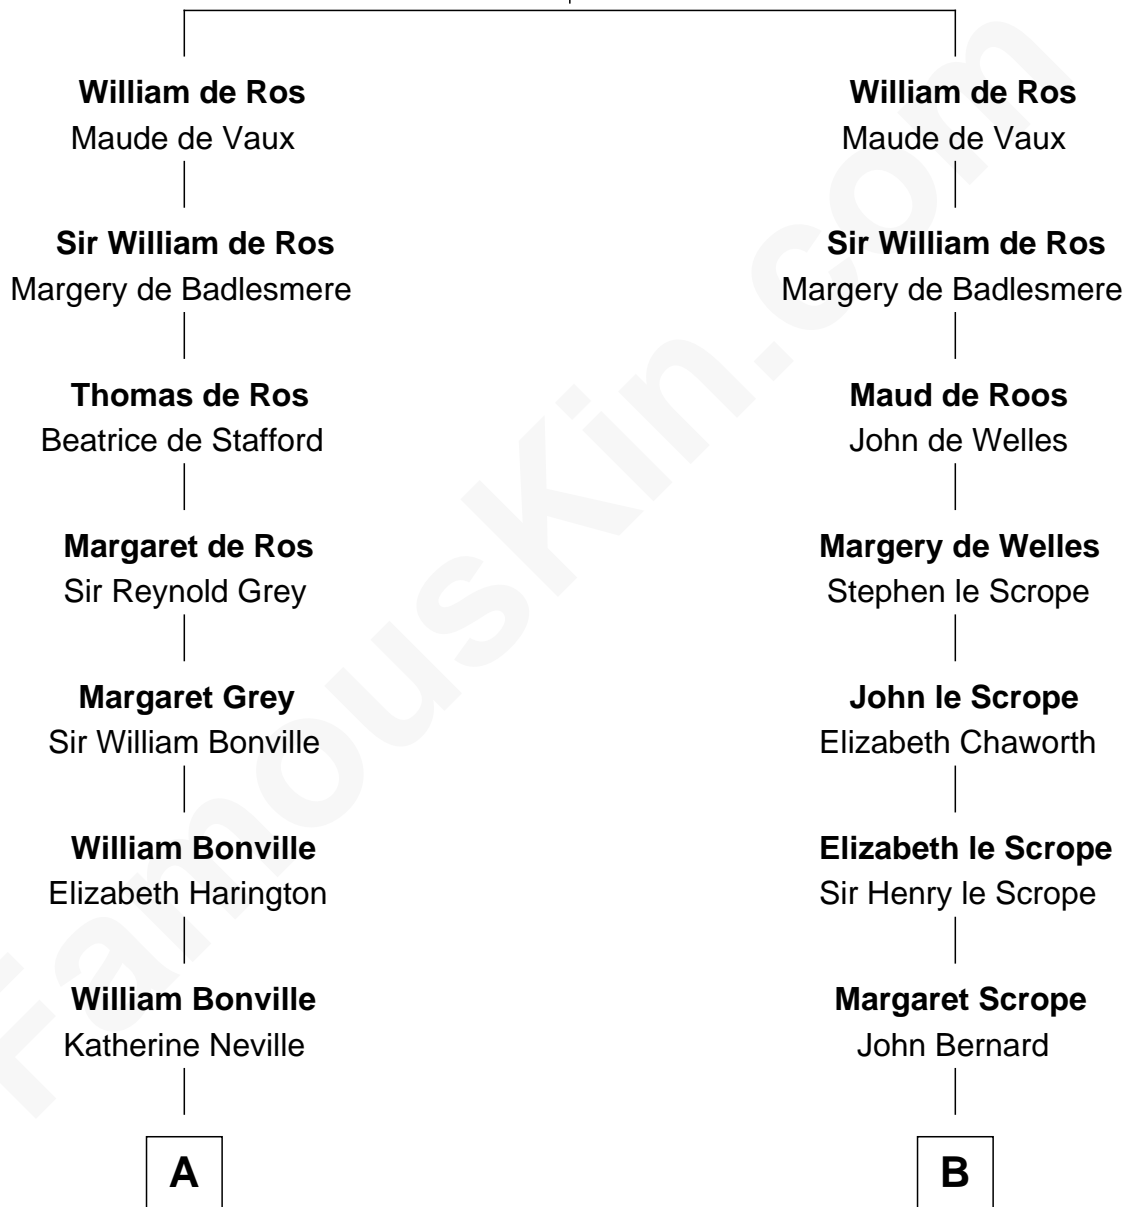

FamousKin.com Relationship Chart of

Alan Shepard

Mercury and Apollo Astronaut

19th cousin 2 times removed of

Harry F. Byrd

50th Governor of Virginia

Sir Robert de Ros

Isabel de Aubeney

C

Bradbury Bartlett

Mary True

Thomas Bradbury Bartlett

Victoria Elizabeth Williams Cilley

Annie Elizabeth Bartlett

Frederick Johnson Shepard

Alan Bartlett Shepard

Pauline Renza Emerson

Alan Shepard

Mercury and Apollo Astronaut

D

Col. William Byrd

Jane Meriwether Rivers

Richard Evelyn Byrd

Eleanor Bolling Flood