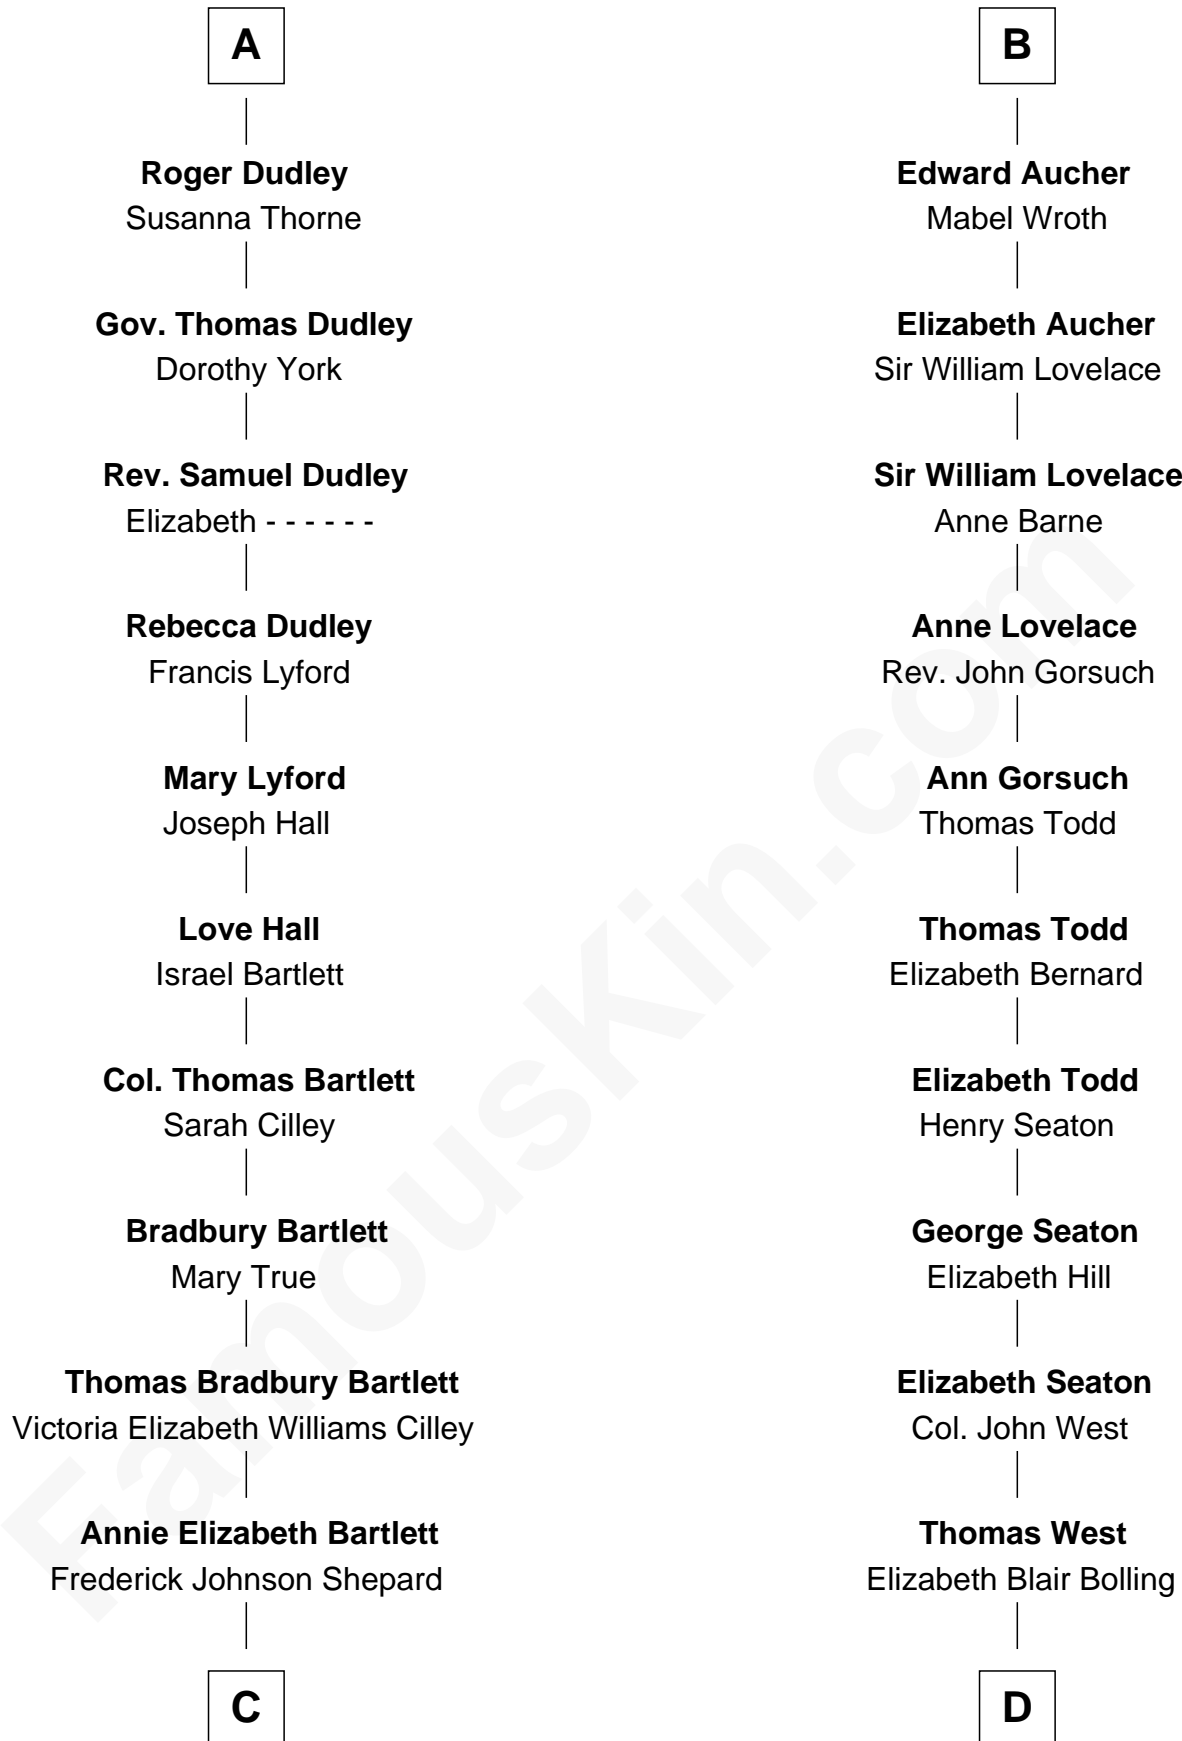

# FamousKin.com Relationship Chart of

**Alan Shepard**

*Mercury and Apollo Astronaut*

18th cousin 3 times removed of

**Harry F. Byrd**

*50th Governor of Virginia*

**C**

**Alan Bartlett Shepard**  
Pauline Renza Emerson

**Alan Shepard**  
*Mercury and Apollo Astronaut*

**D**

**Eliza Bolling West**  
Dr. Joel Walker Flood

**Col. Henry De La Warr Flood**  
Mary Elizabeth Trent

**Joel Walker Flood**  
Ella Faulkner

**Eleanor Bolling Flood**  
Richard Evelyn Byrd