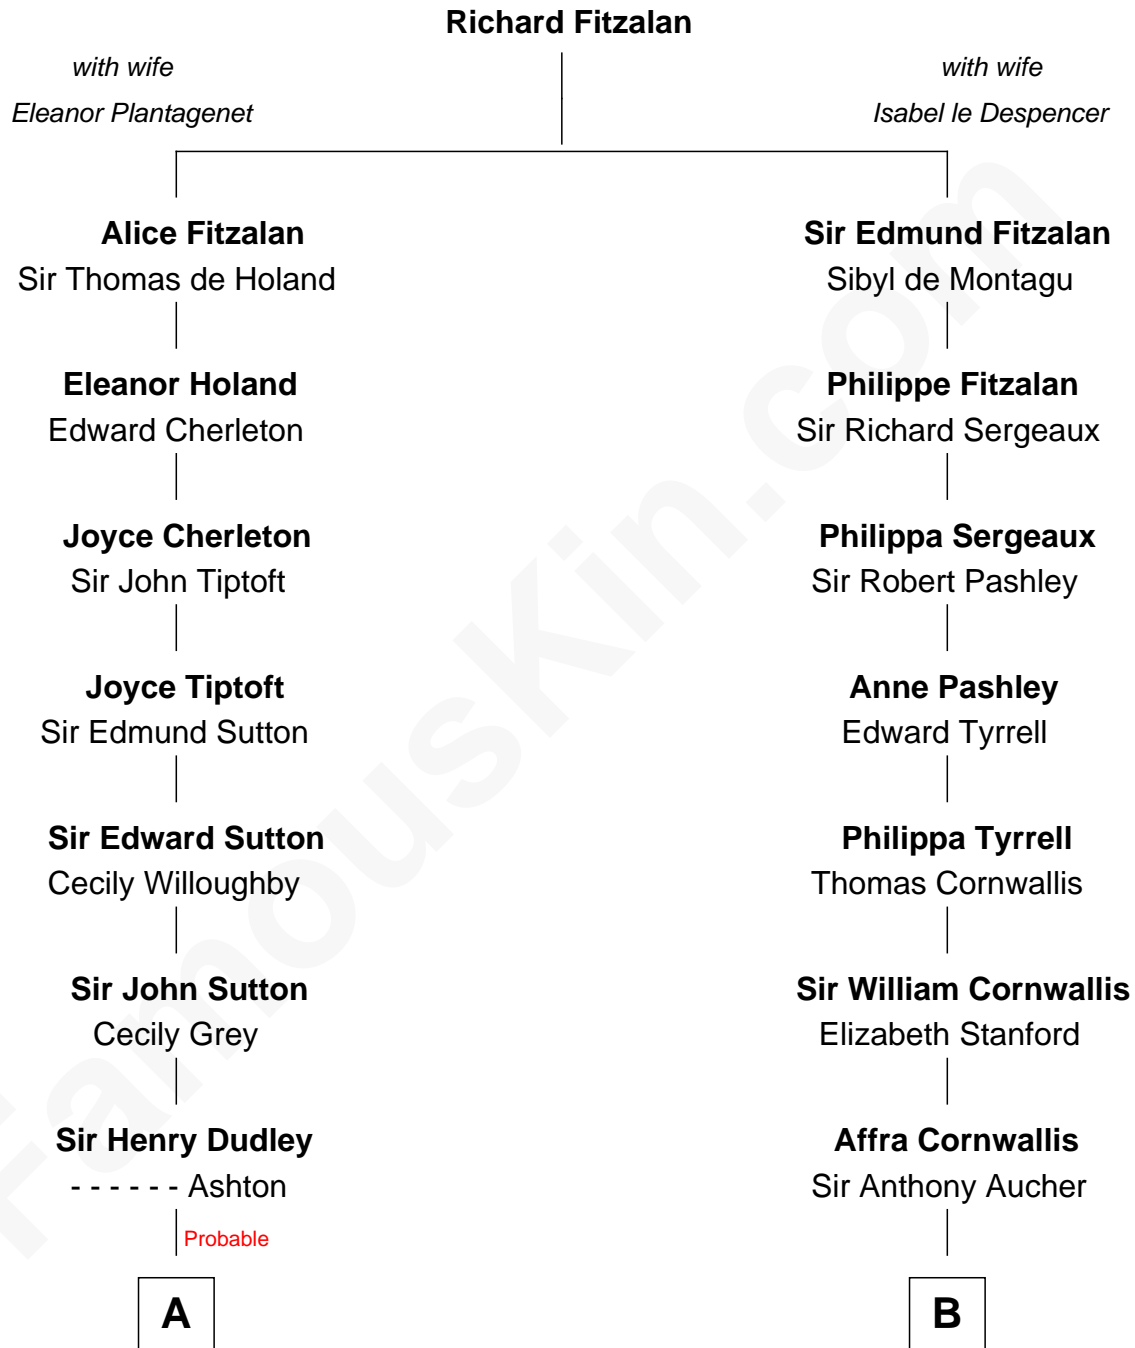

# FamousKin.com Relationship Chart of

**Alan Shepard**

*Mercury and Apollo Astronaut*

18th cousin 3 times removed of

**Harry F. Byrd**

*50th Governor of Virginia*

**C**

**Alan Bartlett Shepard**  
Pauline Renza Emerson

**Alan Shepard**  
*Mercury and Apollo Astronaut*

**D**

**Eliza Bolling West**  
Dr. Joel Walker Flood

**Col. Henry De La Warr Flood**  
Mary Elizabeth Trent

**Joel Walker Flood**  
Ella Faulkner

**Eleanor Bolling Flood**  
Richard Evelyn Byrd

**Harry F. Byrd**  
*50th Governor of Virginia*

FamousKin.com