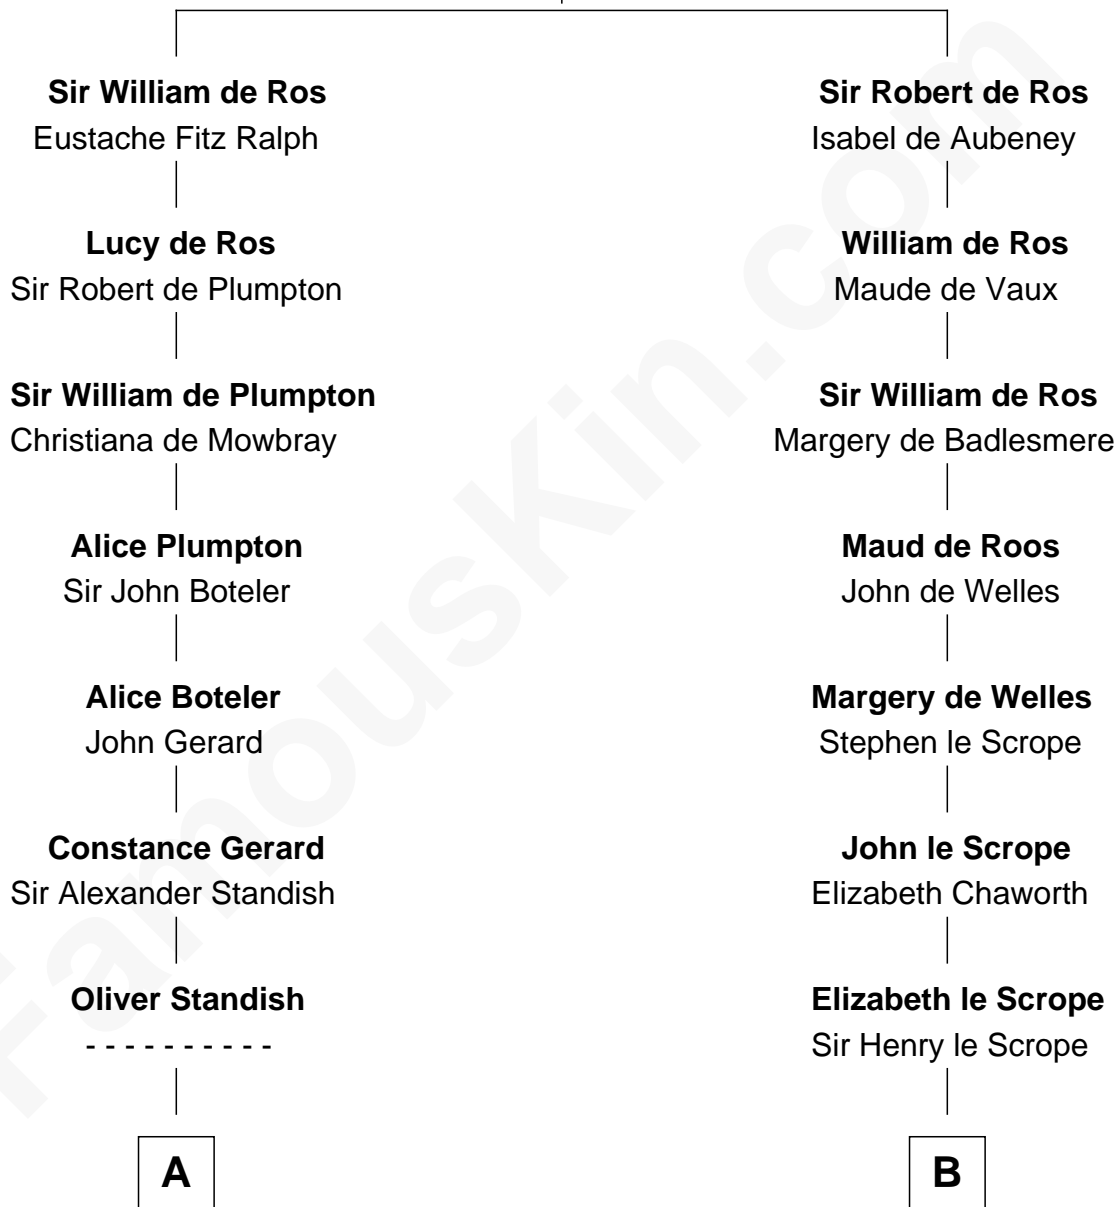

FamousKin.com Relationship Chart of

Alan Shepard

Mercury and Apollo Astronaut

20th cousin 1 time removed of

Harry F. Byrd

50th Governor of Virginia

Sir William de Ros

Lucy FitzPiers