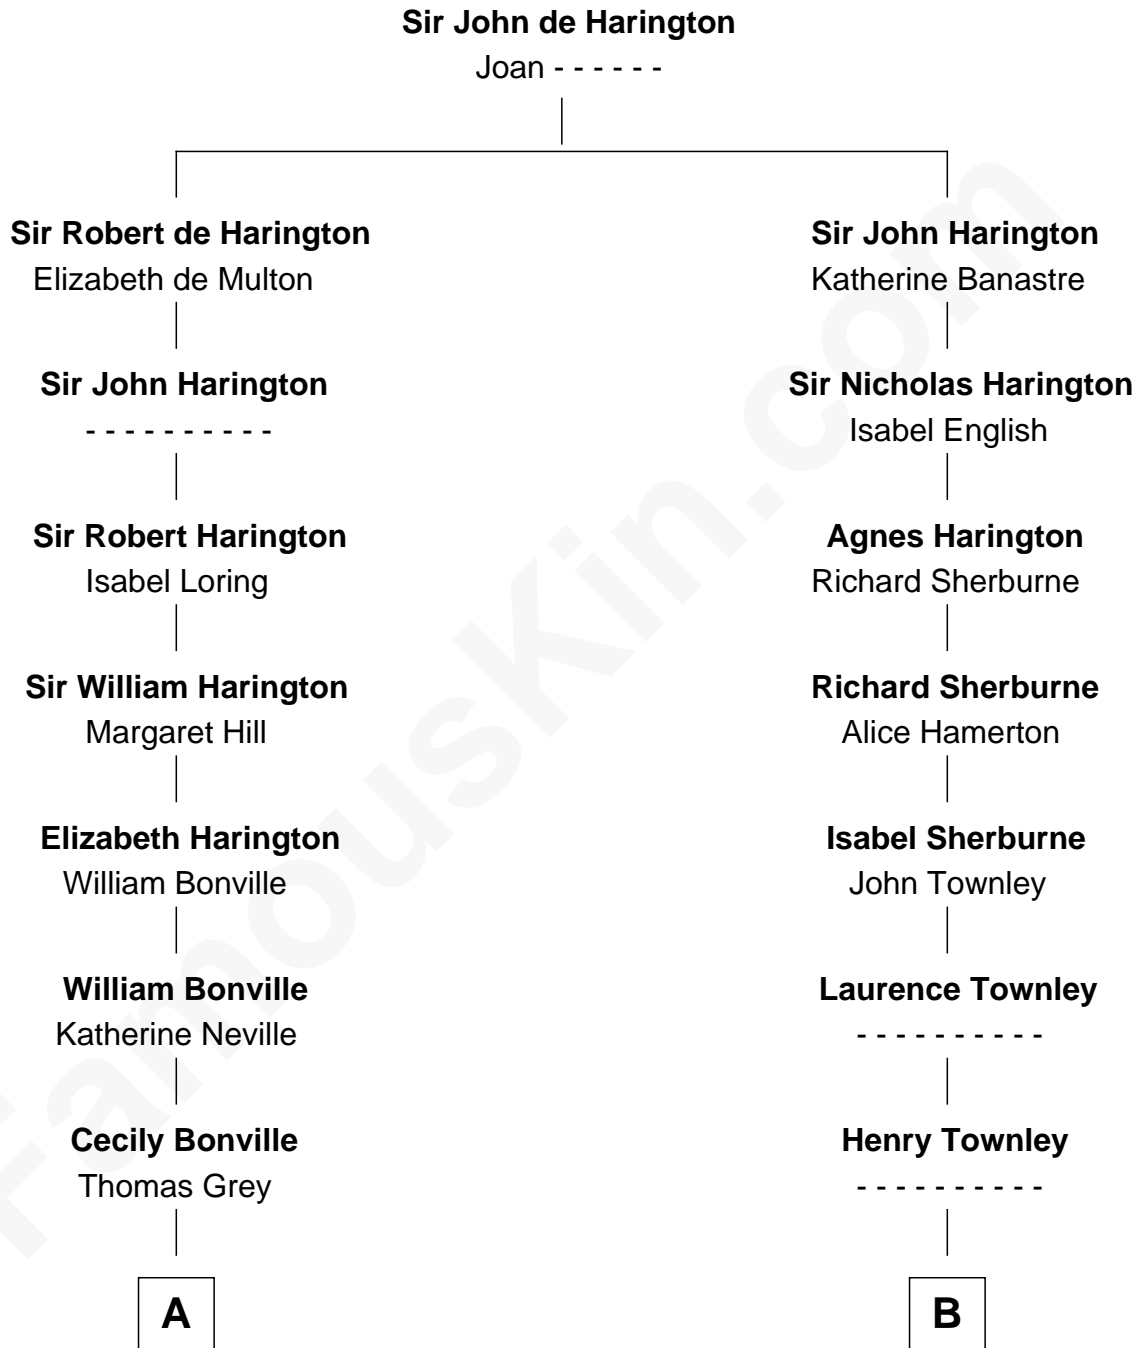

## Relationship Chart of

### Alan Shepard

*Mercury and Apollo Astronaut*

15th cousin 5 times removed of

### Meriwether Lewis

*Lewis and Clark Expedition*

**C**

—  
**Thomas Bradbury Bartlett**  
Victoria Elizabeth Williams Cilley

—  
**Annie Elizabeth Bartlett**  
Frederick Johnson Shepard

—  
**Alan Bartlett Shepard**  
Pauline Renza Emerson