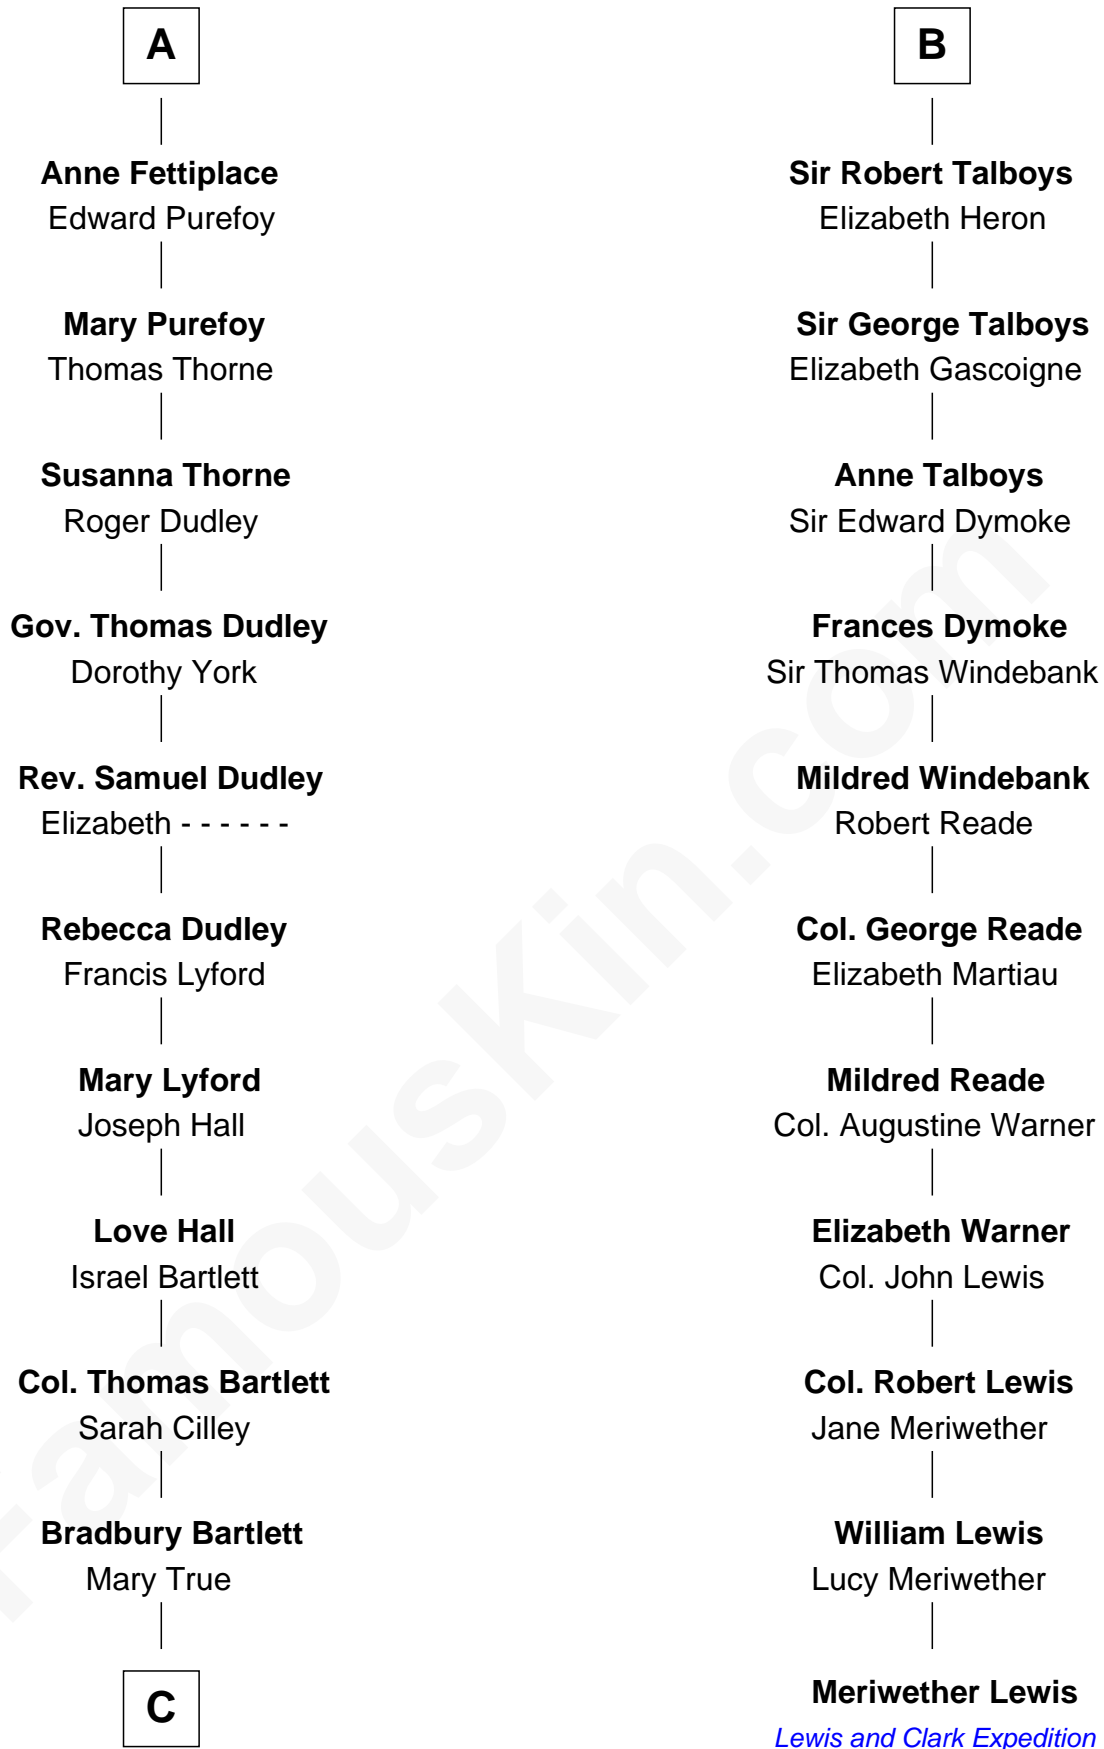

FamousKin.com

Relationship Chart of

Alan Shepard

Mercury and Apollo Astronaut

17th cousin 3 times removed of

Meriwether Lewis

Lewis and Clark Expedition

C

—
Thomas Bradbury Bartlett
Victoria Elizabeth Williams Cilley

—
Annie Elizabeth Bartlett
Frederick Johnson Shepard

—
Alan Bartlett Shepard
Pauline Renza Emerson

—
Alan Shepard
Mercury and Apollo Astronaut