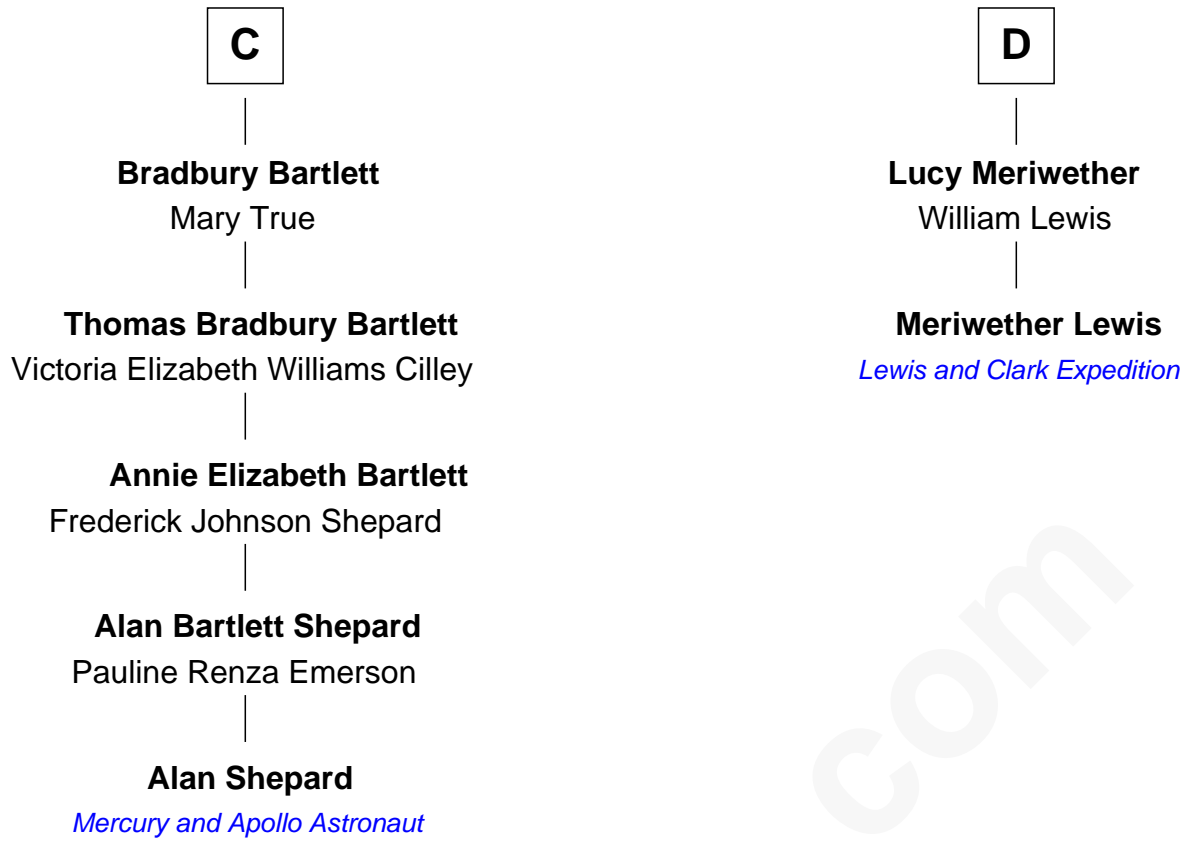

FamousKin.com

Relationship Chart of

Alan Shepard

Mercury and Apollo Astronaut

18th cousin 3 times removed of

Meriwether Lewis

Lewis and Clark Expedition

Sir Hugh le Despencer

Isabella de Beauchamp

Sir Philip le Despencer

Margaret de Goushill

Sir Philip le Despencer

Joan de Cobham

Sir Philip le Despencer

Elizabeth - - - - -

Alice le Despenser

Hugh le Despencer

Eleanor de Clare

Sir Edward le Despencer

Anne de Ferrers

Edward Despencer

Elizabeth Burghersh

Margaret Despencer

Robert de Ferrers

Sir Edmund Ferrers

Ellen Roche

Margaret Ferrers

John de Beauchamp

Sir Richard de Beauchamp

Elizabeth Stafford

B

FamousKin.com