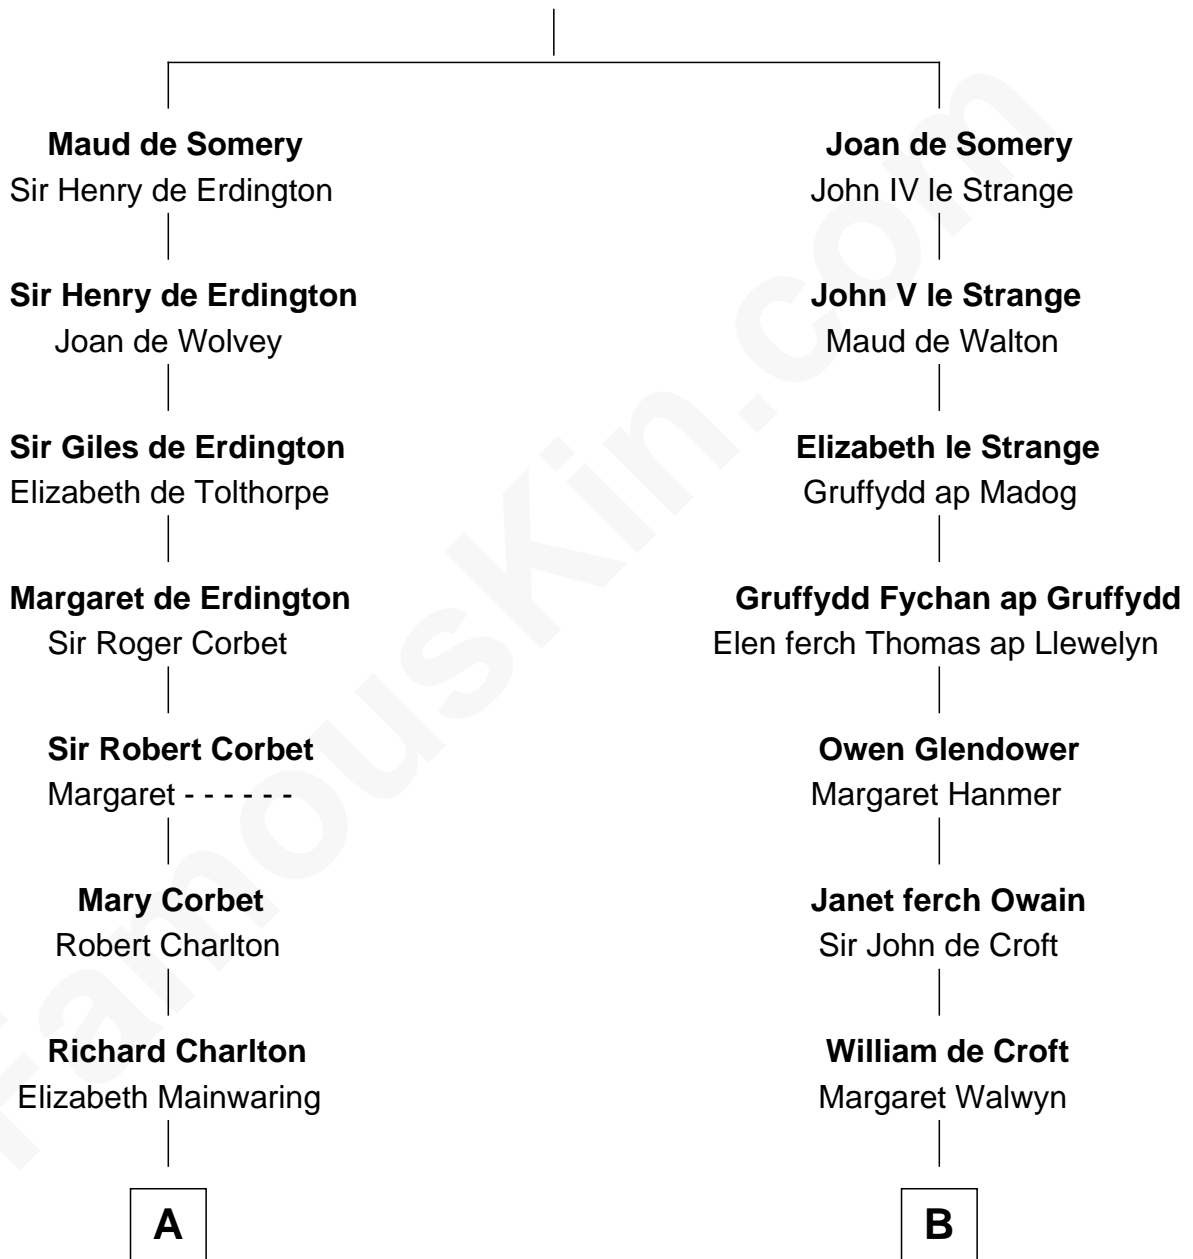

Sir Roger de Somery

Nichole d'Aubenev