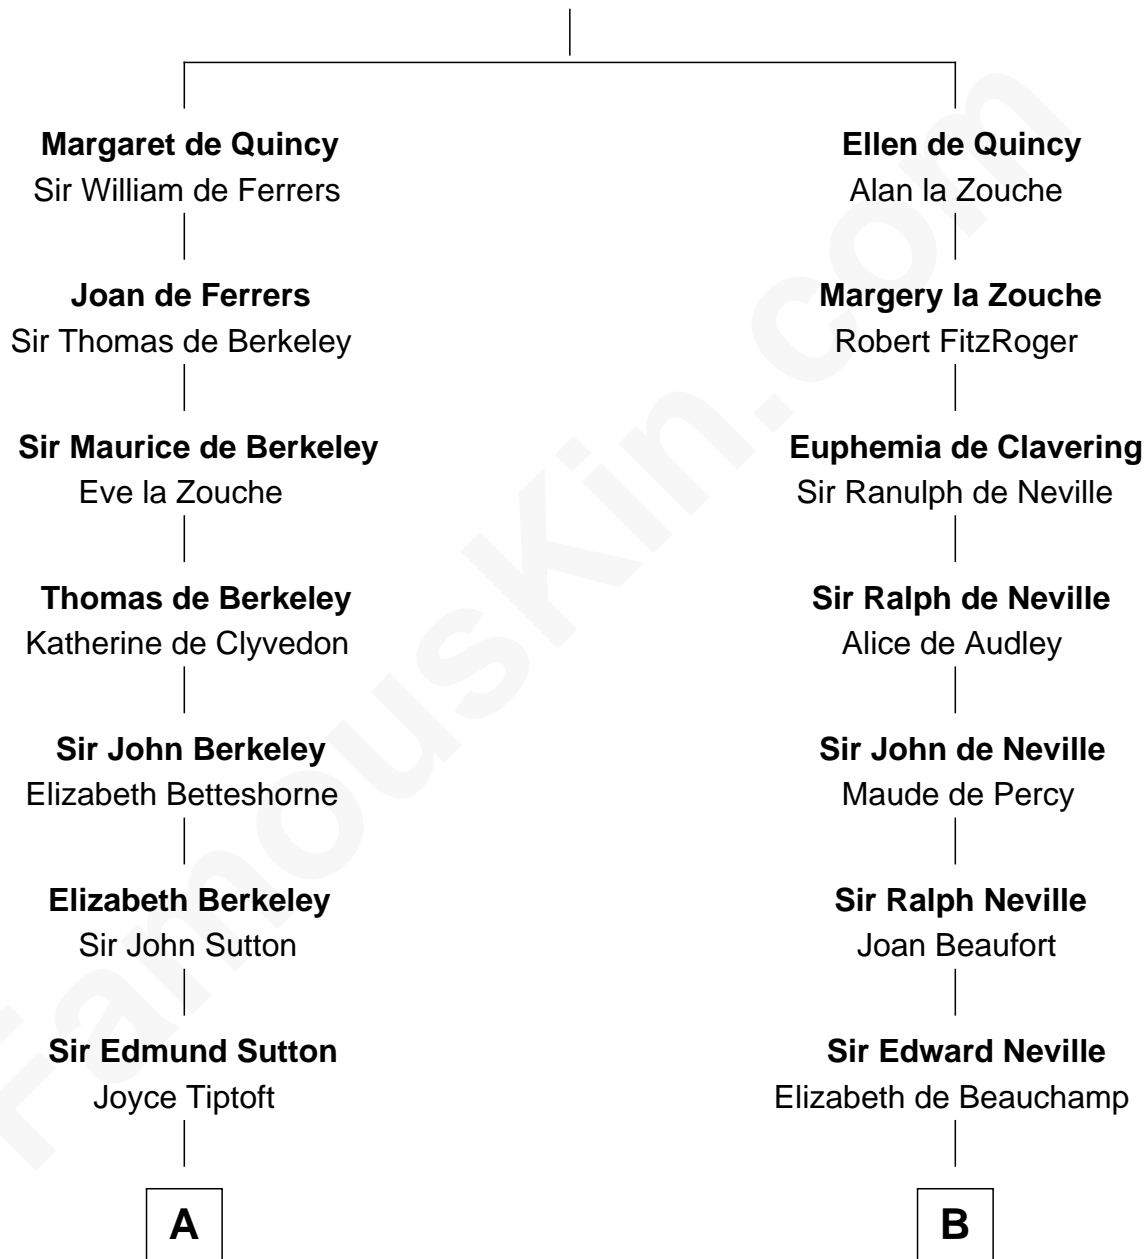

FamousKin.com

Relationship Chart of

Alan Shepard

Mercury and Apollo Astronaut

19th cousin 2 times removed of

Lytton Strachey

Author and Co-Founder of Bloomsbury Group

Sir Roger de Quincy

Helen of Galloway

C

Bradbury Bartlett

Mary True

Thomas Bradbury Bartlett

Victoria Elizabeth Williams Cilley

Annie Elizabeth Bartlett

Frederick Johnson Shepard

Alan Bartlett Shepard

Pauline Renza Emerson

Alan Shepard

Mercury and Apollo Astronaut

D

Edward Strachey

Julia Woodburn Kirkpatrick

Sir Richard Strachey