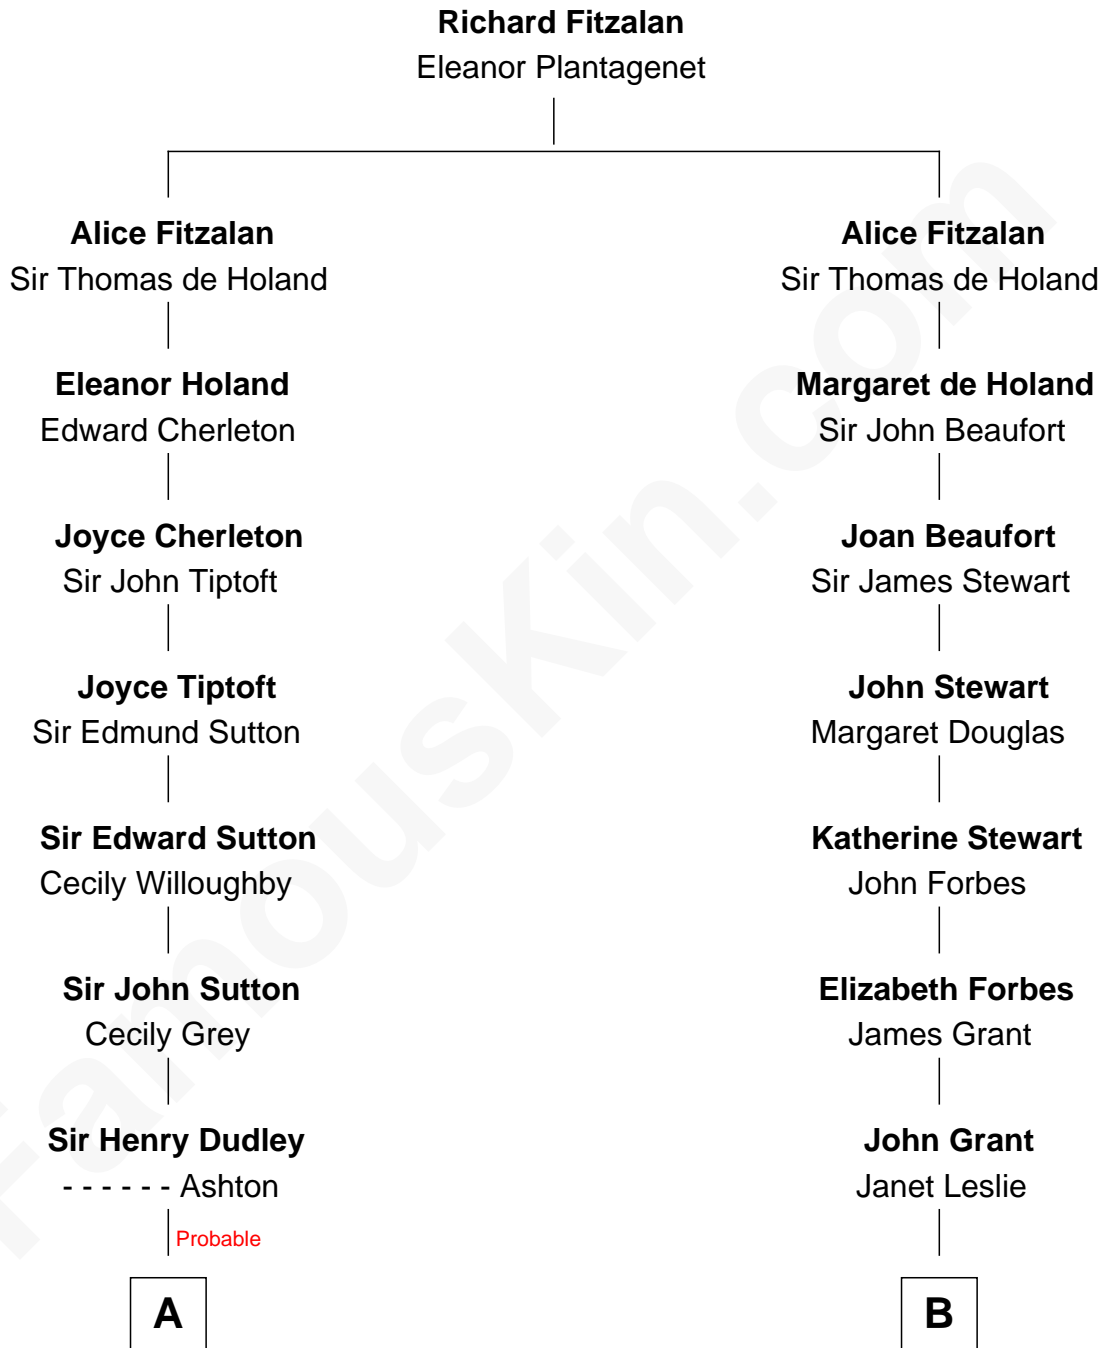

FamousKin.com

Relationship Chart of

Alan Shepard

Mercury and Apollo Astronaut

16th cousin 2 times removed of

Lytton Strachey

Author and Co-Founder of Bloomsbury Group

C

—
Alan Bartlett Shepard
Pauline Renza Emerson

—
Alan Shepard
Mercury and Apollo Astronaut

FamousKin.com