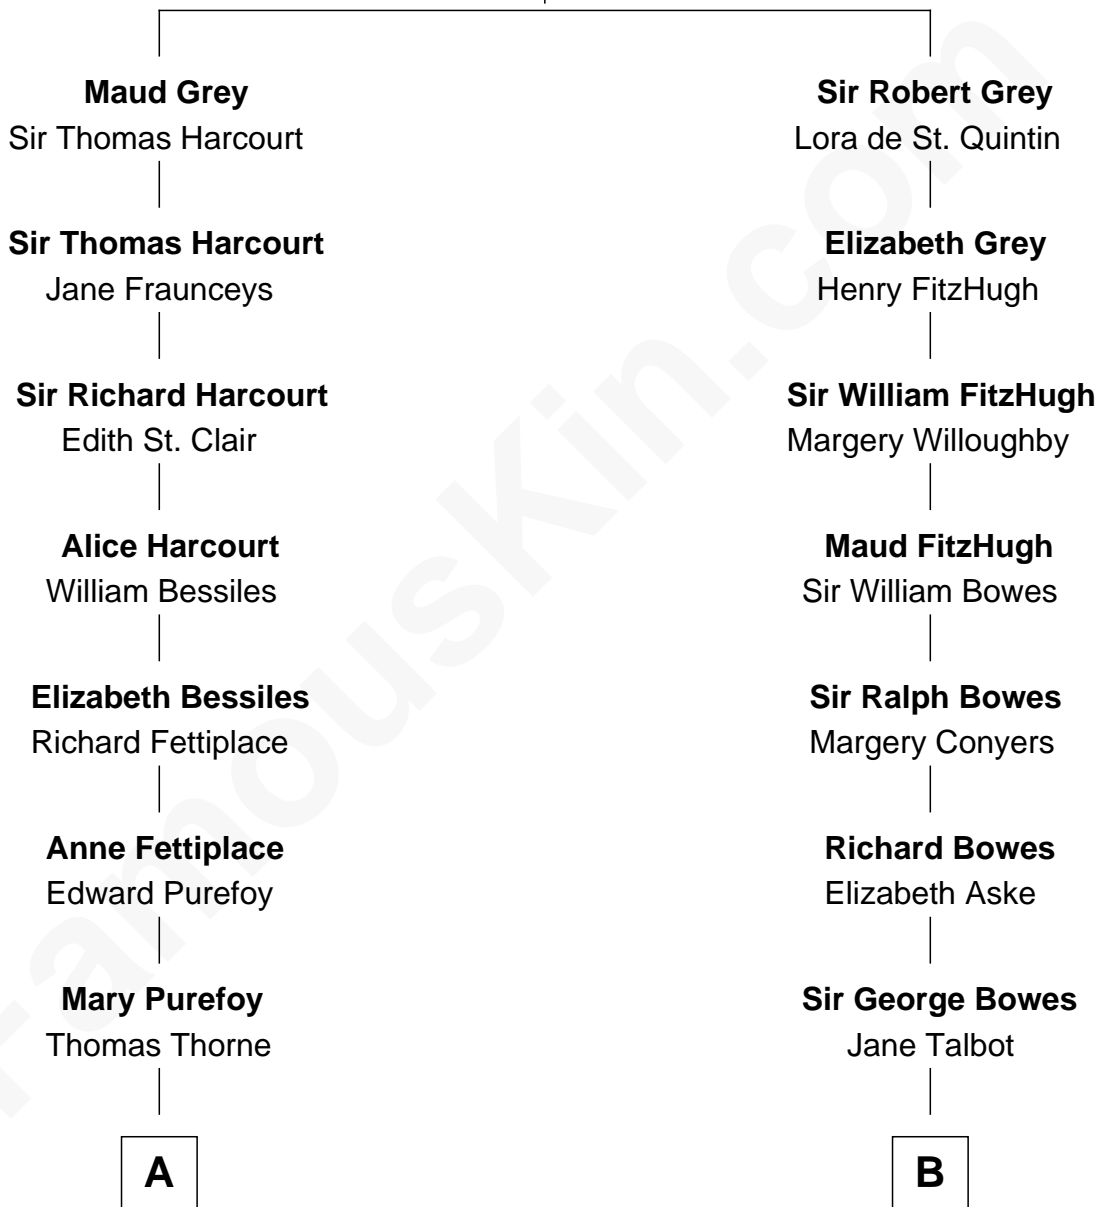

FamousKin.com Relationship Chart of

Alan Shepard

Mercury and Apollo Astronaut

18th cousin 2 times removed of

Sarah Ferguson

Duchess of York

Sir John Grey

Avice Marmion

C

Alan Bartlett Shepard
Pauline Renza Emerson

Alan Shepard
Mercury and Apollo Astronaut

D

Herbert Andrew Montagu-Douglas-Scott
Marie Josephine Edwards

Marian Louisa Montagu-Douglas-Scott
Andrew Henry Ferguson

Ronald Ivor Ferguson
Susan Mary Wright

Sarah Ferguson
Duchess of York

FamousKin.com