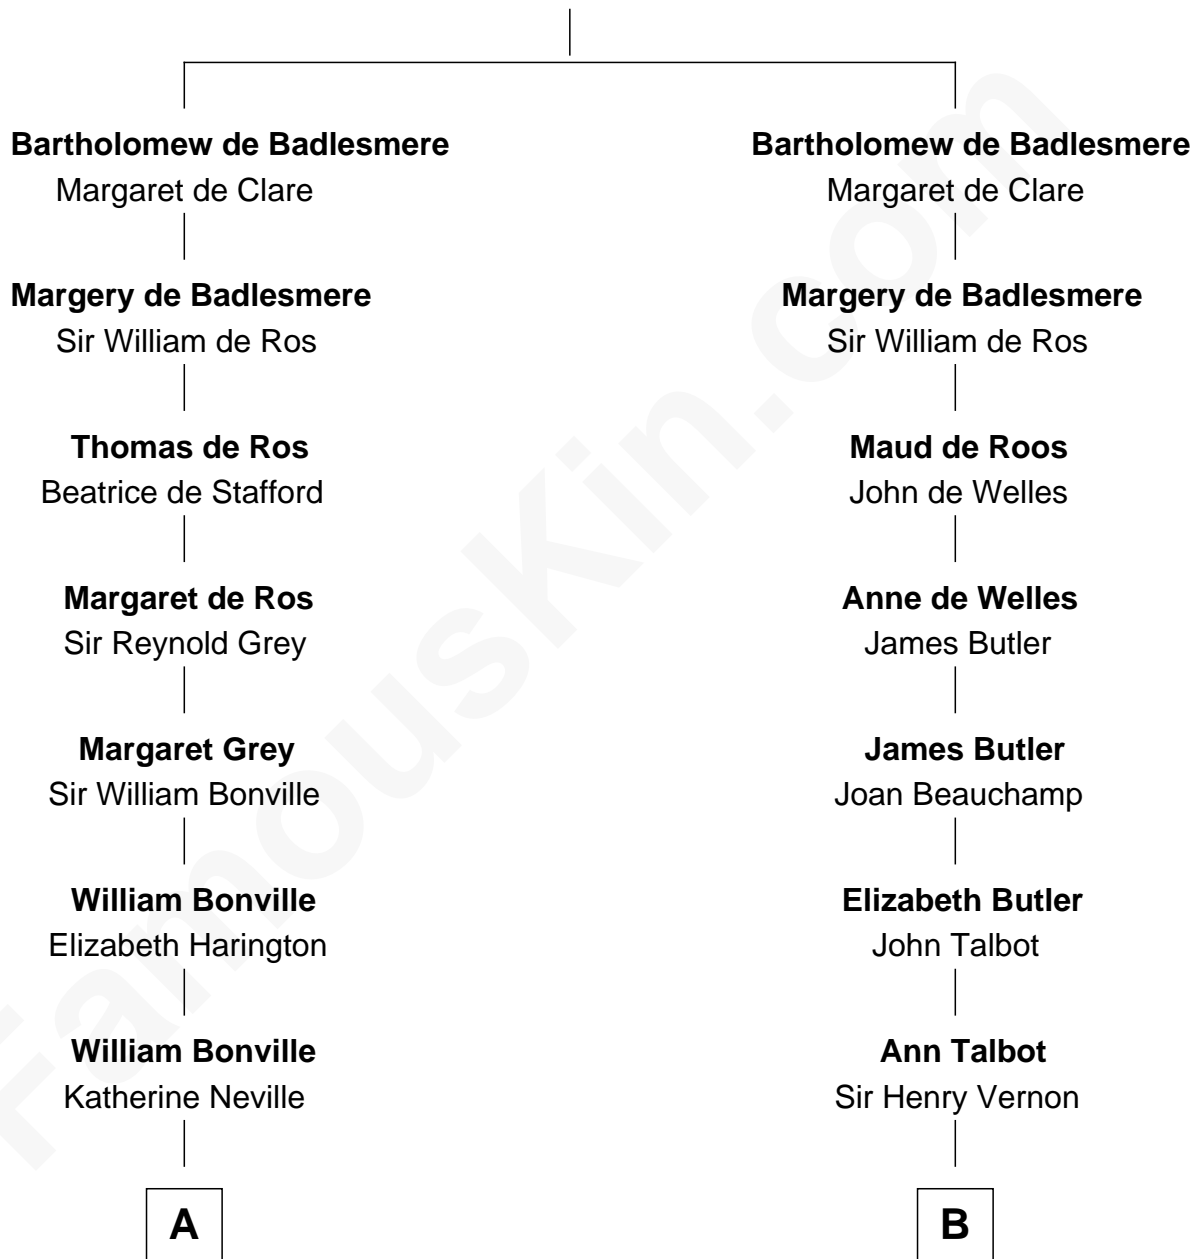

FamousKin.com Relationship Chart of

Alan Shepard

Mercury and Apollo Astronaut

19th cousin 2 times removed of

Olivia De Havilland

Movie Actress

Gunselm de Badlesmere

C

Bradbury Bartlett

Mary True

Thomas Bradbury Bartlett

Victoria Elizabeth Williams Cilley

Annie Elizabeth Bartlett

Frederick Johnson Shepard

Alan Bartlett Shepard

Pauline Renza Emerson

Alan Shepard

Mercury and Apollo Astronaut

D

Margaret Letitia Molesworth

Charles Richard De Havilland

Walter Augustus De Havilland

Lillian Augusta Ruse

Olivia De Havilland

Movie Actress