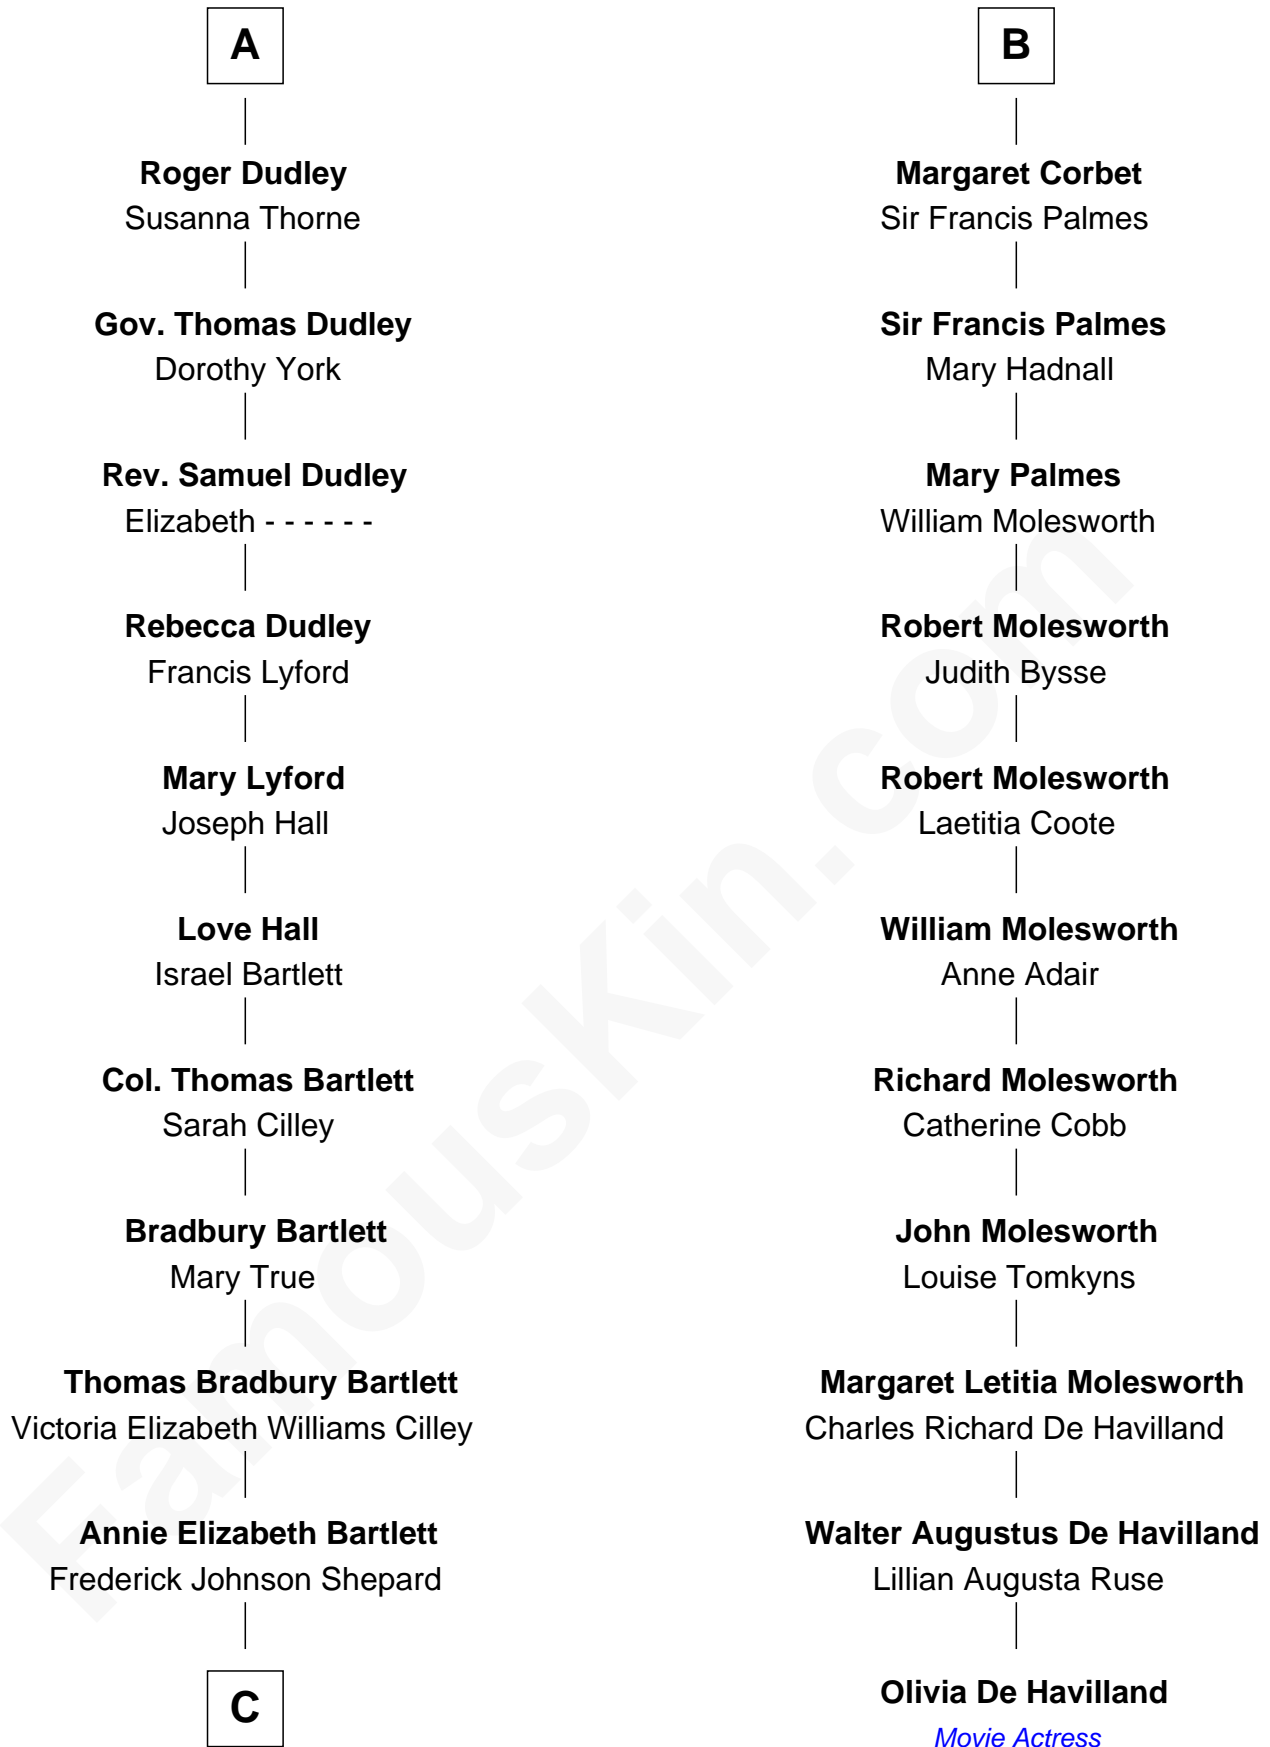

# FamousKin.com Relationship Chart of

**Alan Shepard**

*Mercury and Apollo Astronaut*

17th cousin 1 time removed of

**Olivia De Havilland**

*Movie Actress*

**Richard Fitzalan**  
Eleanor Plantagenet

**Alice Fitzalan**  
Sir Thomas de Holand

**Eleanor Holand**  
Edward Cherleton

**Joyce Cherleton**  
Sir John Tiptoft

**Joyce Tiptoft**  
Sir Edmund Sutton

**Sir Edward Sutton**  
Cecily Willoughby

**Sir John Sutton**  
Cecily Grey

**Sir Henry Dudley**  
----- Ashton

Probable

**A**

**Sir Richard Fitzalan**  
Elizabeth de Bohun

**Joan Fitzalan**  
Sir William Beauchamp

**Joan Beauchamp**  
James Butler

**Elizabeth Butler**  
John Talbot

**Ann Talbot**  
Sir Henry Vernon

**Elizabeth Vernon**  
Sir Robert Corbet

**Sir Roger Corbet**  
Anne Windsor

**B**

**C**

—  
**Alan Bartlett Shepard**  
Pauline Renza Emerson

—  
**Alan Shepard**  
*Mercury and Apollo Astronaut*

FamousKin.com