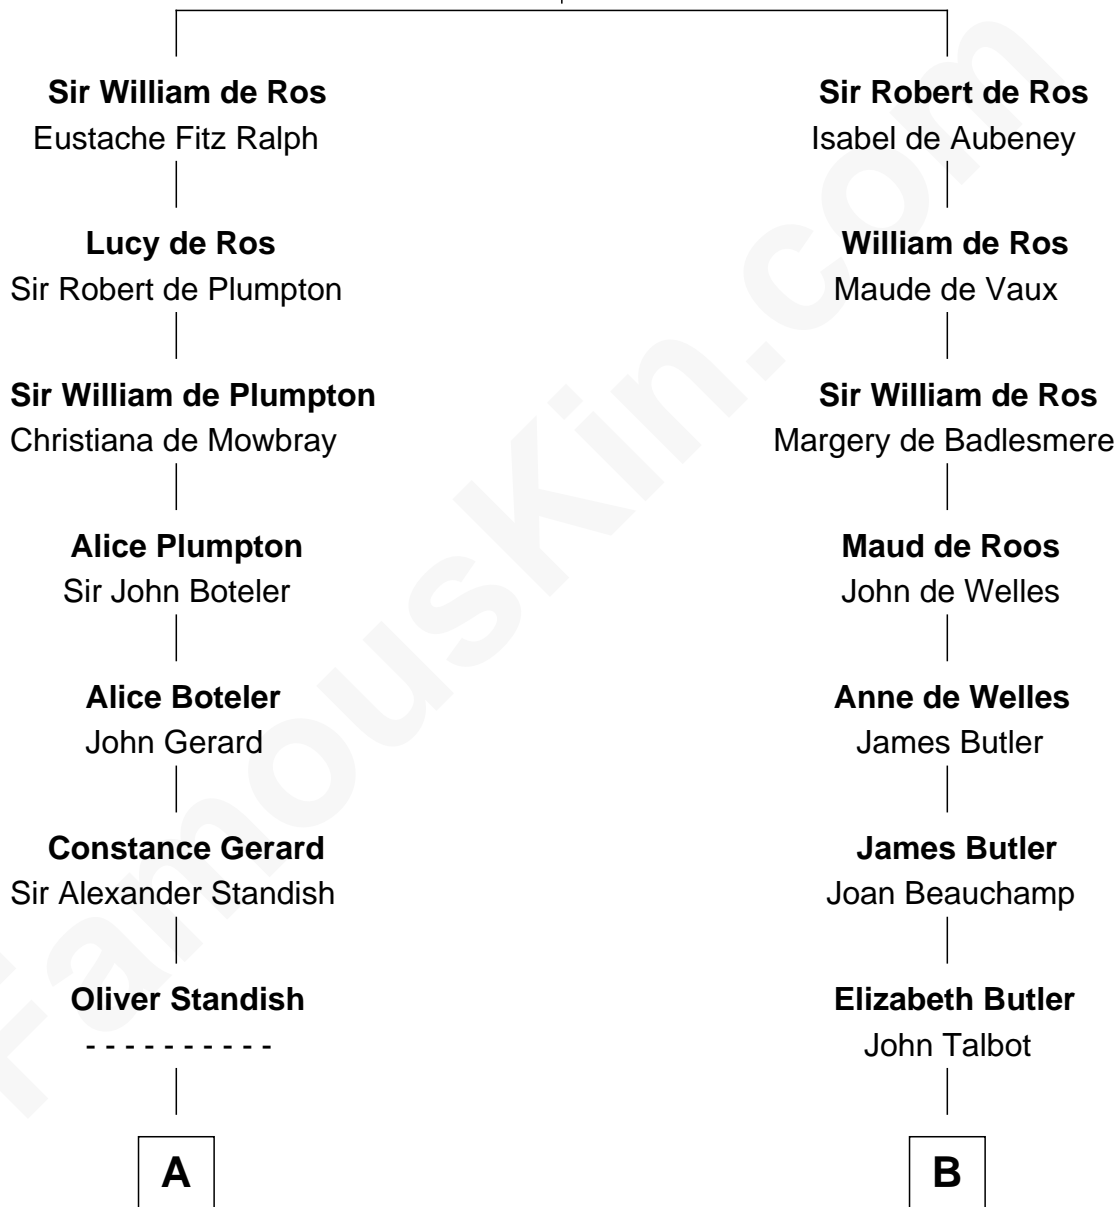

FamousKin.com Relationship Chart of

Alan Shepard

Mercury and Apollo Astronaut

20th cousin 1 time removed of

Olivia De Havilland

Movie Actress

Sir William de Ros

Lucy FitzPiers