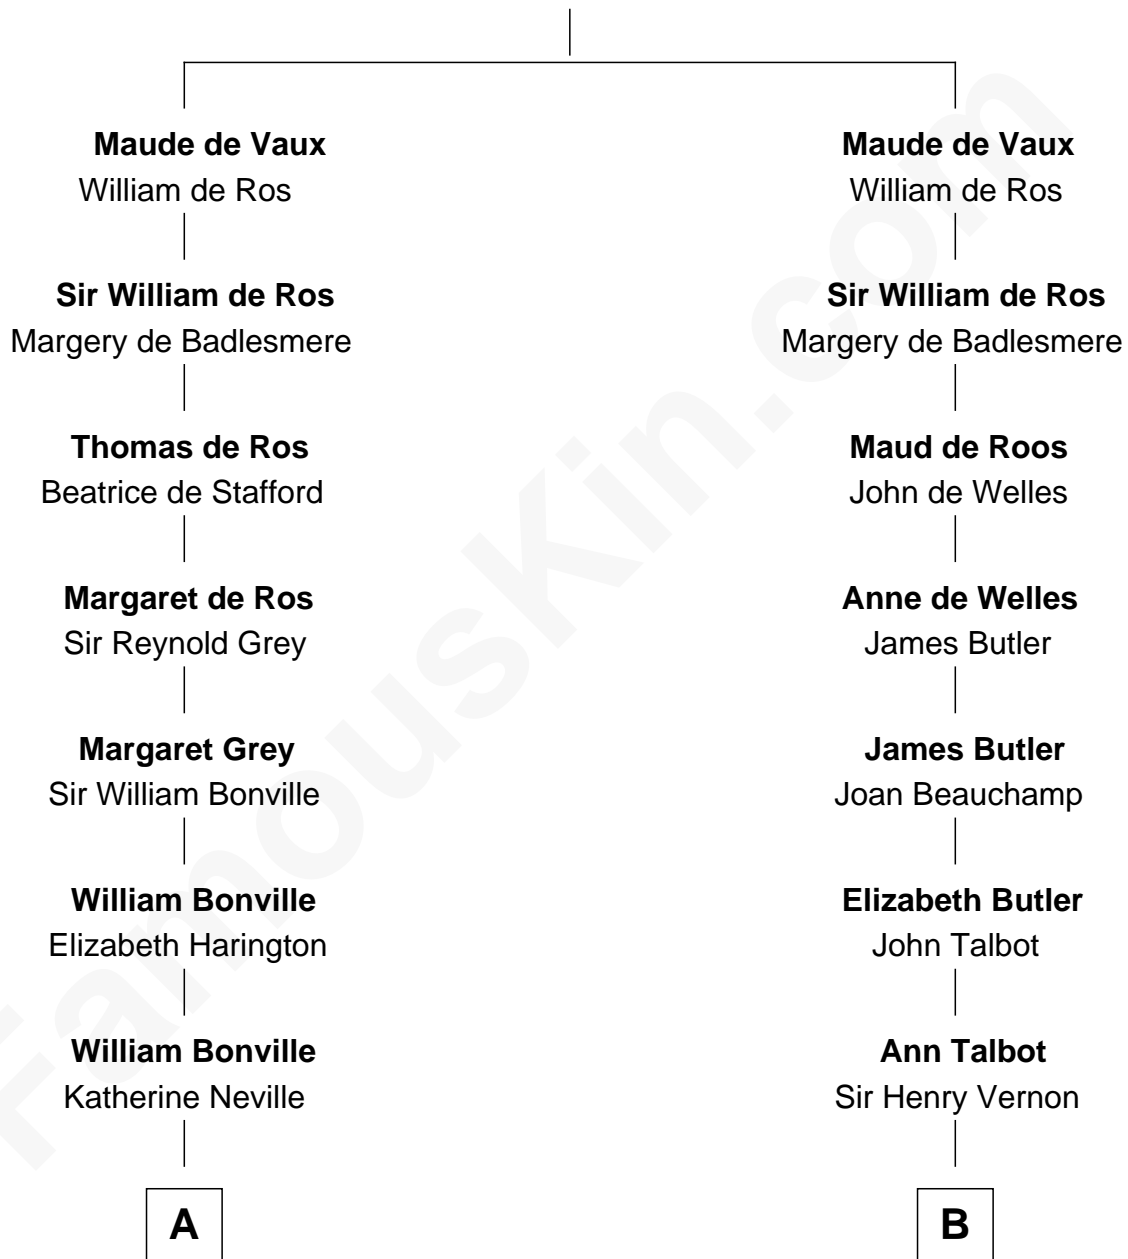

FamousKin.com Relationship Chart of

Alan Shepard

Mercury and Apollo Astronaut

19th cousin 2 times removed of

Olivia De Havilland

Movie Actress

John de Vaux

C

Bradbury Bartlett

Mary True

Thomas Bradbury Bartlett

Victoria Elizabeth Williams Cilley

Annie Elizabeth Bartlett

Frederick Johnson Shepard

Alan Bartlett Shepard

Pauline Renza Emerson

Alan Shepard

Mercury and Apollo Astronaut

D

Margaret Letitia Molesworth

Charles Richard De Havilland

Walter Augustus De Havilland

Lillian Augusta Ruse

Olivia De Havilland